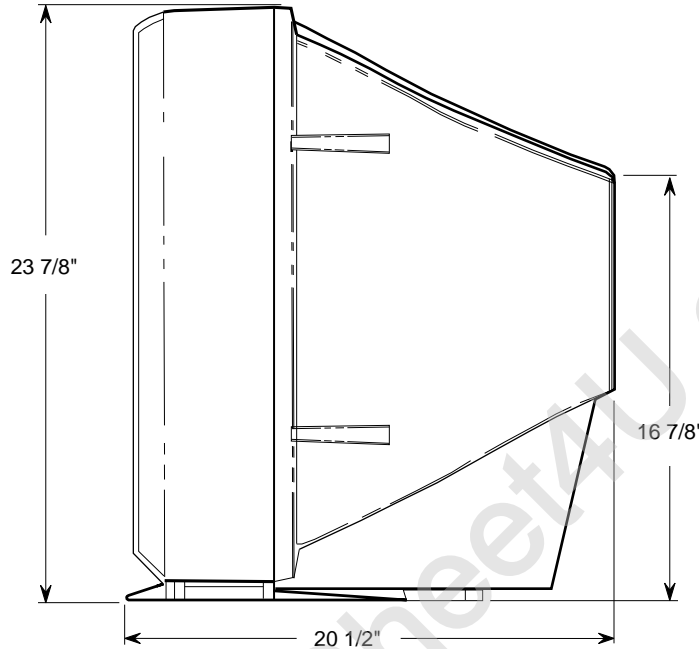

SONY

KV-27FV17

Optional Stand
SU-27FD4 (W xH x D)
27 3/4" x 19" x 21"

SIDE VIEW

REAR TERMINAL

NOTE:
WHERE THERE ARE CLOSE TOLERANCES INVOLVED IN CABINET BUILDING OR APPLICATIONS WHICH REQUIRE A GREAT DEGREE OF PRECISION WE RECOMMEND THAT THE PRODUCT ITSELF BE USED TO MAKE THE ACTUAL MEASUREMENTS. SONY WILL NOT BE RESPONSIBLE FOR INACCURACIES IN THE DESIGN OR MANUFACTURE OF ENCLOSURES .