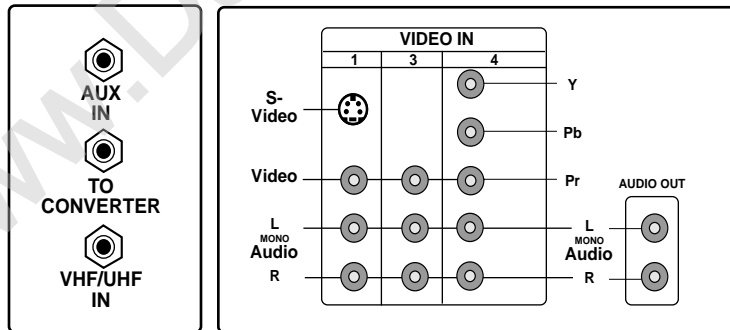

SONY

KV-27FV17

Optional Stand
SU-27FD4 (W xH x D)
27 3/4" x 19" x 21"

SIDE VIEW

REAR TERMINAL

NOTE:
WHERE THERE ARE CLOSE TOLERANCES INVOLVED IN CABINET BUILDING OR APPLICATIONS WHICH REQUIRE A GREAT DEGREE OF PRECISION WE RECOMMEND THAT THE PRODUCT ITSELF BE USED TO MAKE THE ACTUAL MEASUREMENTS. SONY WILL NOT BE RESPONSIBLE FOR INACCURACIES IN THE DESIGN OR MANUFACTURE OF ENCLOSURES .