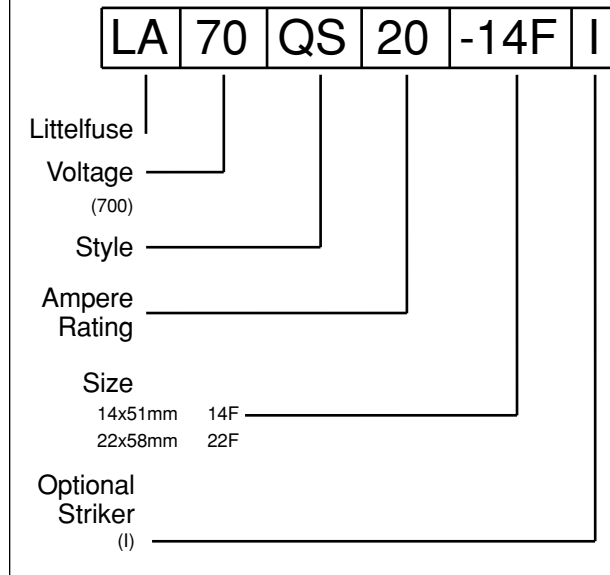

ORDERING INFORMATION