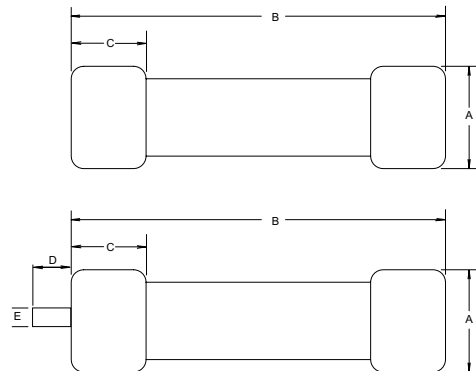

FUSE SIZE	Dimensions in mm				
	A	B	C	D	E
14x51 (no striker)	14	51	14	-	-
22x58 (no striker)	22	58	16	-	-
14x51 (with striker)	14	51	14	7.5	3.8
22x58 (with striker)	22	58	16	7.5	3.8

Dimensions for reference only.