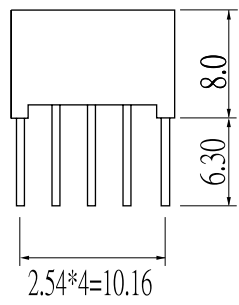

PACKAGE DIMENSION INTERNAL CIRCUIT DIAGRAM

LB10501

SUCONEL