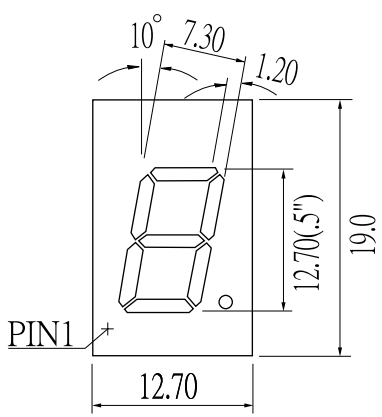

PACKAGE DIMENSION INTERNAL CIRCUIT DIAGRAM

LB10501

SUCONEL