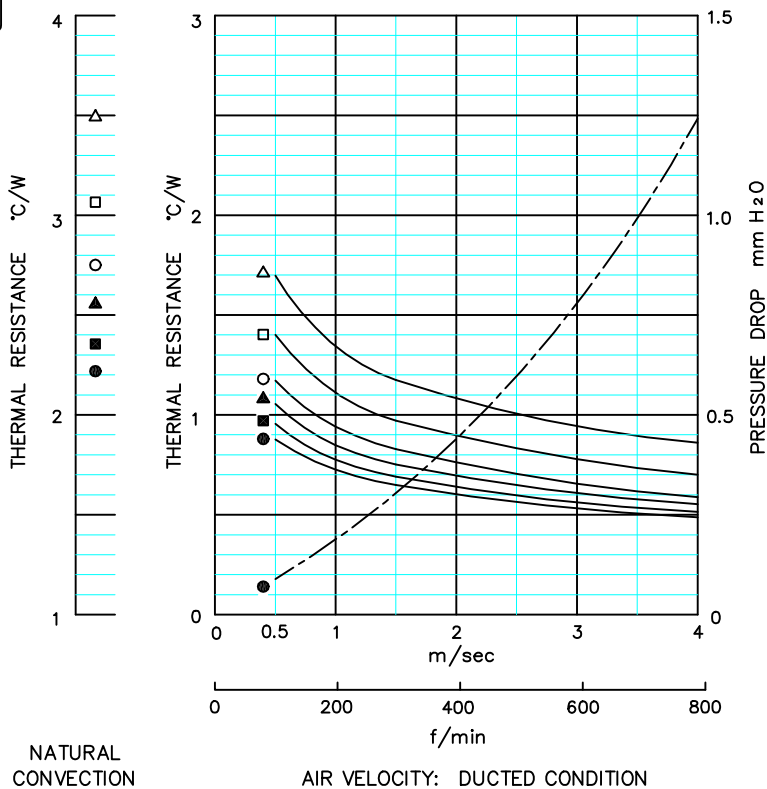

Alpha Company Ltd.

256-1 UEDA, NUMAZU-CITY SHIZUOKA-PREF., JAPAN
PHONE +81(55)966 0789
FAX +81(55)966 9192
E mail : alpha@micforg.co.jp
URL : http://www.micforg.co.jp

Alpha Novatech, Inc. - a subsidiary of Alpha Company.

473 Sapena Ct. #12 Santa Clara, CA 95054 USA
PHONE +1(408)567-8082
FAX +1(408)567-8053
E mail : sales@alphanovatech.com
URL : http://www.alphanovatech.com