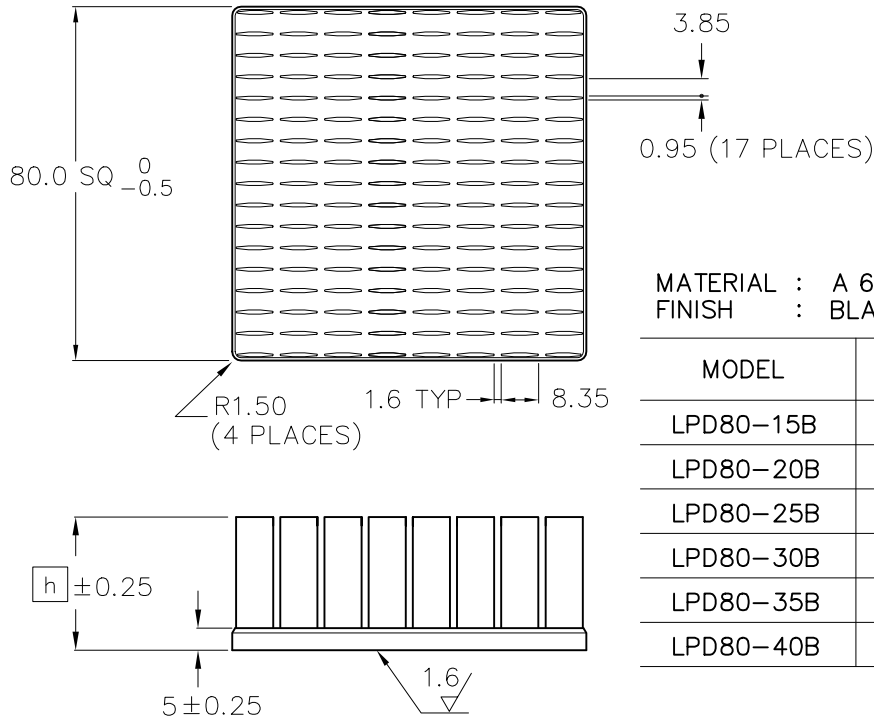

ALPHA

Low Pressure Drop Heat Sink

LPD 80

DIM

MATERIAL : A 6063
FINISH : BLACK ANODIZE

MODEL	HEIGHT [h]	WEIGHT (grams)
LPD80-15B	15	108.6
LPD80-20B	20	119.3
LPD80-25B	25	130.0
LPD80-30B	30	140.7
LPD80-35B	35	152.4
LPD80-40B	40	164.3