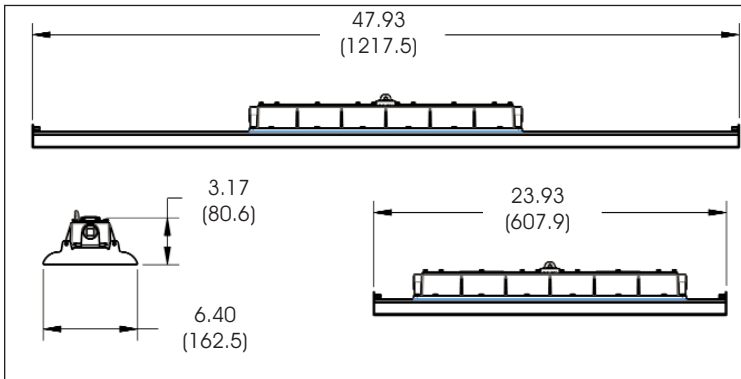

SafeSite® Series LED Linear Fixture

Certifications & Ratings:

- ▷ UL1598 – Standard for Luminaires
- ▷ UL1598A – Standard for Marine Vessels
- ▷ UL 844 – Hazardous Locations
- ▷ IP66 – Ingress Protection (Pending)
- ▷ NEMA 4X – Outdoor rated (Pending)

Features & Benefits:

- ▷ Resistant to Water, Salt, Dust & Vibration
- ▷ Vibration tested to UL 844 for 35 hours @ 2,000 CPM
- ▷ Resistant up to 20 PSI of hose directed water
- ▷ Low power consumption
- ▷ Instant on/off operation
- ▷ Universal input (100-277 VAC), 50/60Hz
- ▷ Superior color rendition index compared to HPS, LPS, MV
- ▷ Mercury Free
- ▷ Resistant to shock
- ▷ Temperature compensation technology for longer life
- ▷ 70% lumen maintenance over 60,000 operating hours

Ordering Codes:

Part Number	Length	Fixture Lumens	Class I, Div 2	Class II, Div 1	Class II, Div 2	Class III, Div 1	Class III, Div 2
LSD3C4D2P	2'	3,500	A / B / C / D		E / F / G		
LSD3C4M2P	4'	7,000	A / B / C / D		E / F / G		
LSF3C4D2P	2'	3,500	A / B / C / D	E / F / G	F / G	X	X
LSF3C4M2P	4'	7,000	A / B / C / D	E / F / G	F / G	X	X

Ordering Code: Mounting Bracket

Part Number	Description
LSXW4	Swivel bracket

Application

The first of its kind, Dialight's SafeSite® Series LED linear fixture was designed specifically to replace fluorescent lighting fixtures in industrial applications, hazardous locations & transit applications.

The SafeSite® LED Linear fixture's rugged solid state design makes it highly resistant to shock, vibration, its fully gasketed IP 66 rated enclosure makes it suitable for dust & wet locations, its 1598A rating guarantees added protection from salt water spray, while its superior design allows for increased mounting versatility and ease of installation.

Mechanical Information

Container Weight: 17 lbs (7.71 kg) 4'
12 lbs (5.44 kg) 2'

Mounting: Three 3/4" NPT openings
LSXW4 optional swivel bracket

Electrical specifications

Operating Voltage: 100-277VAC, 50/60 Hz

Power Consumption: 100W 4' version
50W 2' version

Operating Temp: -40°F to +133°F (-40°C to +55°C)

Harmonics: IEC 6100-3-2

Surge / Lightning Protection: 1 kV line to line
2 kV line to ground

THD: < 15%

Power Factor: > 0.95

Power supply equipped with inline fuse

Construction

Body: Powder Coated Aluminum

Lens: Polycarbonate

Photometric Information

CRI: > 70

CCT(ftp) 5,000K (cool white)

IES Files: Available upon request

Meets Buy American

For projects requiring Buy American certification, consult factory for additional information and details