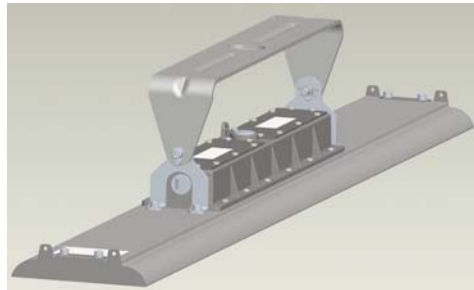

SafeSite® Series LED Linear Mounting Accessories

LSXW4

Dialight reserves the right to make changes at any time in order to supply the best product possible.
The most current version of this document will always be available at:
www.dialight.com/Assets/Brochures_And_Catalogs/Illumination/MDTFSSHZLD2X001.pdf

MDTFSSHZLD2X001_B