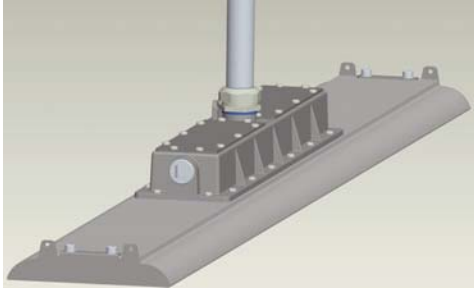

SafeSite® Series LED Linear Mounting Options

Conduit Top Mount