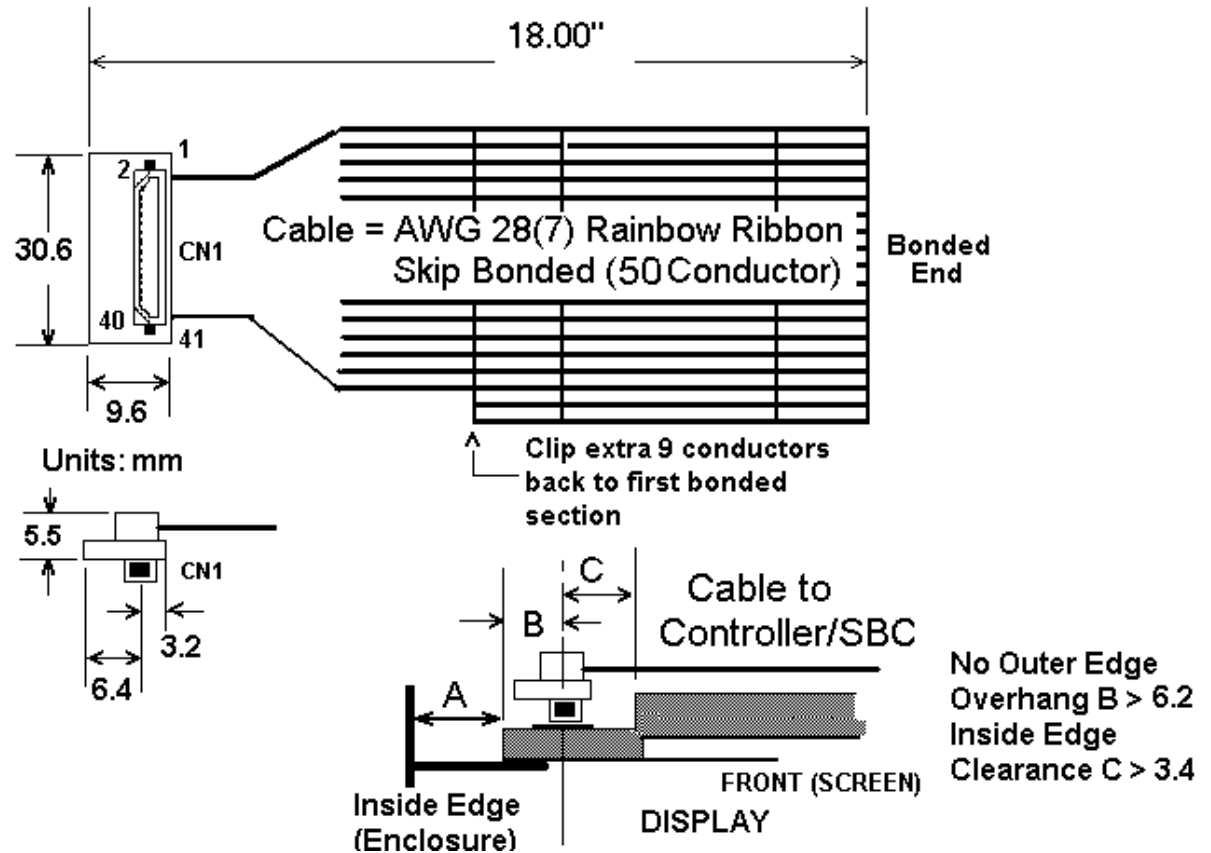

CABLE & CONNECTOR KIT--- SAM-507FI41RBW

SAMSUNG TFT-LCD MODELS: LT121S1-101; LT121S1-105(W); LT121S1-153

CN1(P1)	COLOR	SIGNAL
1	BROWN	GND
2	RED	DCK
3	ORANGE	GND
4	YELLOW	HSYNC
5	GREEN	VSYNC
6	BLUE	GND
7	VIOLET	GND
8	GRAY	GND
9	WHITE	R0
10	BLACK	R1
11	BROWN	R2
12	RED	GND
13	ORANGE	R3
14	YELLOW	R4
15	GREEN	R5
16	BLUE	GND
17	VIOLET	GND
18	GRAY	GND
19	WHITE	G0
20	BLACK	G1
21	BROWN	G2
22	RED	GND
23	ORANGE	G3
24	YELLOW	G4
25	GREEN	G5
26	BLUE	GND
27	VIOLET	GND
28	GRAY	GND
29	WHITE	B0
30	BLACK	B1
31	BROWN	B2
32	RED	GND
33	ORANGE	B3
34	YELLOW	B4
35	GREEN	B5
36	BLUE	GND
37	VIOLET	ENAB
38	GRAY	NC
39	WHITE	VCC
40	BLACK	VCC
41	BROWN	NC