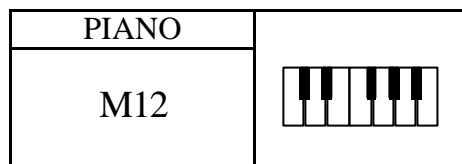

12 KEYS PIANO
8/12 DEMO TUNES

12 鍵電子琴
12 鍵 8 首歌

FEATURES 功能敘述

- 12 keys piano with 8/12 demo tunes.
- Built-in digital envelope.
- With vibration function.

KEY SONG LIST

KEY	SONG LIST
K1	HAPPY BIRTHDAY
K2	LITTLE STAR
K3	JINGLE BELLS
K4	LONDON BRIDGE
K5	A LITTLE LAMB
K6	ARE YOU SLEEPING
K7	HOME SWEET HOME
K8	ROW YOUR BOAT
K9	HAPPY BIRTHDAY
K10	LITTLE STAR
K11	JINGLE BELLS
K12	LONDON BRIDGE