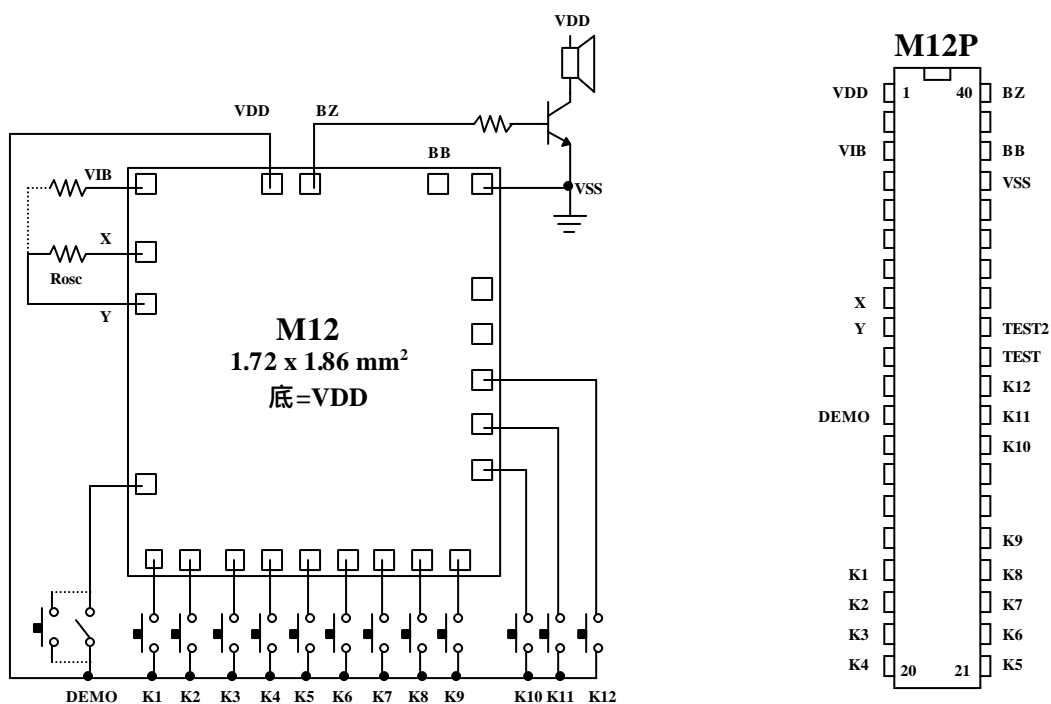

APPLICATION 產品應用

Melody card, Melody module, Toys.

ELECTRICAL CHARACTERISTICS 電氣規格

(@ $V_{DD}=3V$ unless otherwise specified)

Characteristics	Sym.	Min.	Typ.	Max.	Unit	REMARKS
工作電壓 Operating Voltage	V_{DD}	2	3	3.5	V	
工作電流 Operating Current	I_{OP}		0.2	0.6	mA	No load
靜態電流 Quiescent Current	I_{SB}		1	5	μA	
推動電流 BZ Driving Current	I_O	3			mA	@ $V_{DS}=1V$
振盪頻率 Oscillator Frequency	F_{OSC}		100		KHz	External $\pm 30\%$, $R_{osc}=200K$
工作溫度 Operating Temperature	Temp.	0	25	60		

APPLICATION DIAGRAM 參考電路圖

*All specs and applications shown above subject to change without prior notice.
(以上電路及規格僅供參考,本公司得逕行修正)