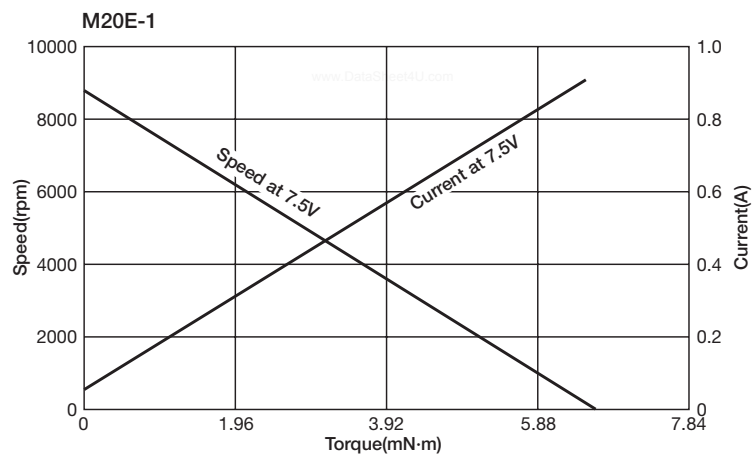

## SPECIFICATIONS

Items	SPEC-NO	R14 1526
Rated Voltage (V)		7.5
Voltage Range (V)		6.0~8.5
Rated Load (mN·m)		2.45
No Load Speed (rpm)		8850
No Load Current (mA)		43
Starting Torque (mN·m)		6.55
Rotation		CW/CCW

## DIMENSIONS

Unit : mm