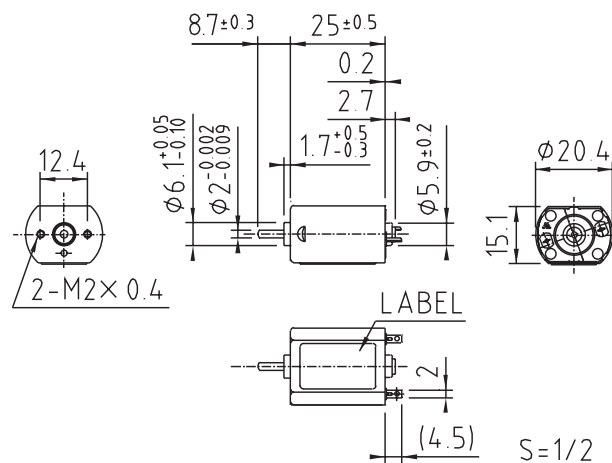

## SPECIFICATIONS

Items	SPEC-NO	R14 1526
Rated Voltage (V)		7.5
Voltage Range (V)		6.0~8.5
Rated Load (mN·m)		2.45
No Load Speed (rpm)		8850
No Load Current (mA)		43
Starting Torque (mN·m)		6.55
Rotation		CW/CCW

## DIMENSIONS

Unit : mm