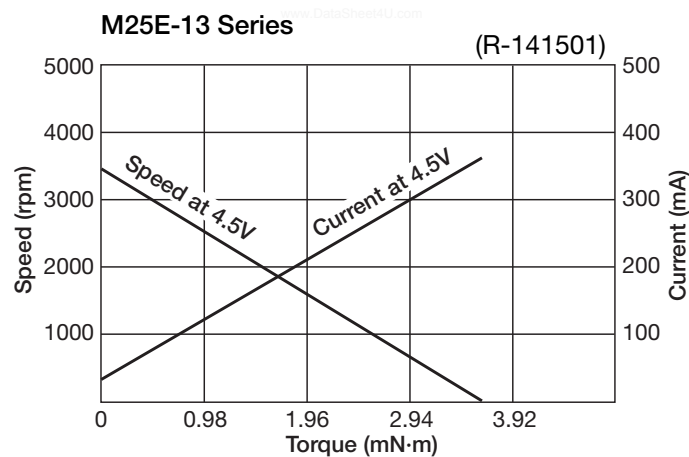

DC Mini-Motors M25E-13 Series

DC Mini-Motors

Applications

1. CD-ROM
2. CD-R/RW
3. DVD-ROM Drive
4. CD, MD, DVD Player

SPECIFICATIONS

Items	SPEC-NO	R-141501
Rated Voltage (V)		4.5
Voltage Range (V)		1.0~6.0
Rated Load (mN·m)		0.981
No Load Speed (rpm)		3500
No Load Current (mA)		22
Starting Torque (mN·m)		3.56
Rotation		CW/CCW
Application		LOADING

CHARACTERISTICS

DIMENSIONS

Unit : mm