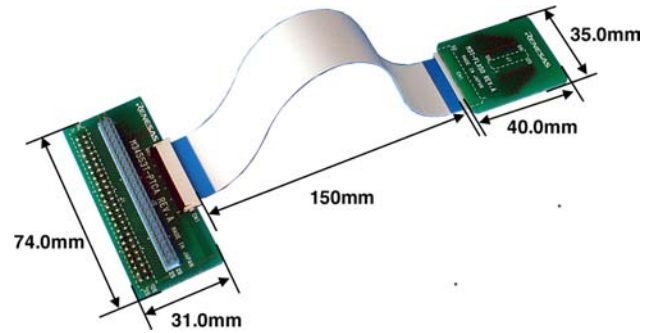

M34553T-PTCA

50-pin Narrow-Pitch Connector Converter Board for M34552T2-CPE
(for 4553, 4556 Group)

Function

This converter connects 50-conductor normal-pitch pin on compact emulator M34552T2-CPE for 4552, 4553 and 4556 group to 50-pin Narrow-pitch Connector .

Package Components

- M34553T-PTCA
- User's manual

External View and Dimensions

[Ordering Information] See Appendix H "Ordering Information".