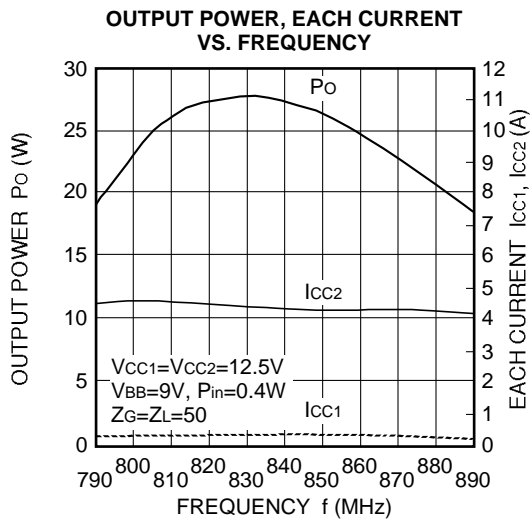

**TYPICAL PERFORMANCE DATA**

MITSUBISHI RF POWER MODULE  
**M67760HC**

896-941MHz, 12.5V, 20W, FM MOBILE RADIO

**TYPICAL PERFORMANCE DATA**

**OUTPUT POWER, TOTAL EFFICIENCY  
 VS. FREQUENCY**

**OUTPUT POWER, VS. INPUT POWER**

**OUTPUT POWER, EACH CURRENT  
 VS. 1st. SUPPLY VOLTAGE**

**OUTPUT POWER, EACH CURRENT  
 VS. 1st. SUPPLY VOLTAGE**

**OUTPUT POWER, EACH CURRENT  
 VS. SUPPLY VOLTAGE**

**OUTPUT POWER, EACH CURRENT  
 VS. SUPPLY VOLTAGE**