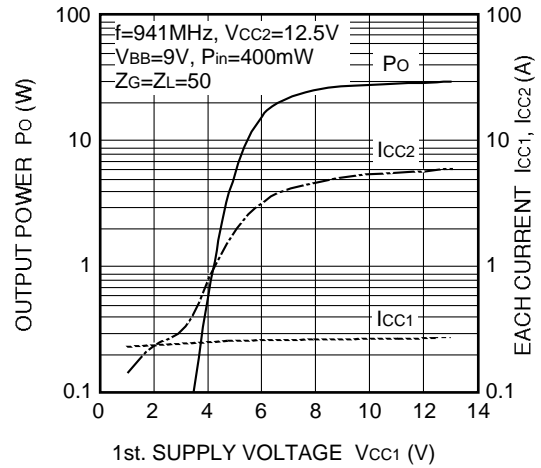

**TYPICAL PERFORMANCE DATA**

MITSUBISHI RF POWER MODULE  
**M67760HC**

896-941MHz, 12.5V, 20W, FM MOBILE RADIO

**TYPICAL PERFORMANCE DATA**

**OUTPUT POWER, TOTAL EFFICIENCY  
 VS. FREQUENCY**

**OUTPUT POWER, VS. INPUT POWER**

**OUTPUT POWER, EACH CURRENT  
 VS. 1st. SUPPLY VOLTAGE**

**OUTPUT POWER, EACH CURRENT  
 VS. 1st. SUPPLY VOLTAGE**

**OUTPUT POWER, EACH CURRENT  
 VS. SUPPLY VOLTAGE**

**OUTPUT POWER, EACH CURRENT  
 VS. SUPPLY VOLTAGE**