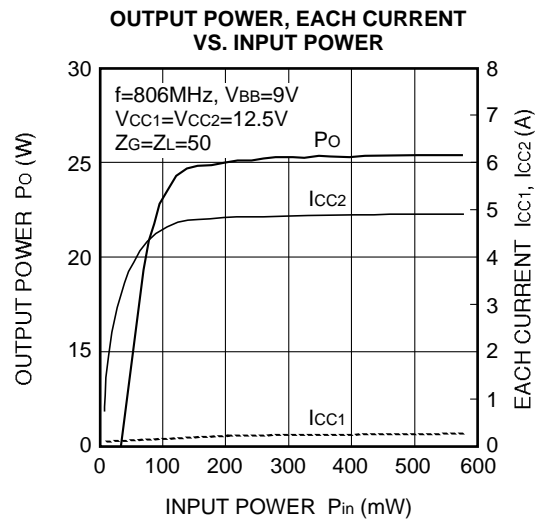

**TYPICAL PERFORMANCE DATA**

MITSUBISHI RF POWER MODULE  
**M67760HC**

896-941MHz, 12.5V, 20W, FM MOBILE RADIO

**TYPICAL PERFORMANCE DATA**

**OUTPUT POWER, TOTAL EFFICIENCY  
 VS. FREQUENCY**

**OUTPUT POWER, VS. INPUT POWER**

**OUTPUT POWER, EACH CURRENT  
 VS. 1st. SUPPLY VOLTAGE**

**OUTPUT POWER, EACH CURRENT  
 VS. 1st. SUPPLY VOLTAGE**

**OUTPUT POWER, EACH CURRENT  
 VS. SUPPLY VOLTAGE**

**OUTPUT POWER, EACH CURRENT  
 VS. SUPPLY VOLTAGE**