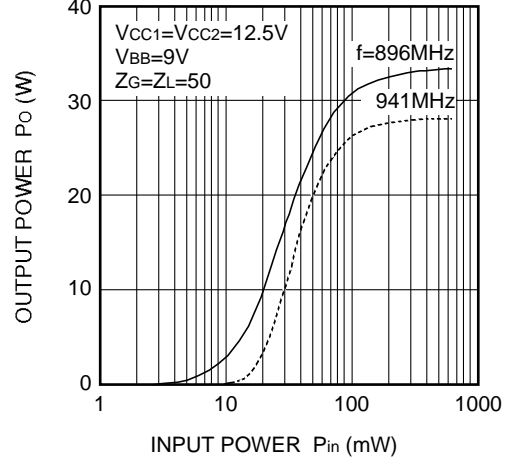

**TYPICAL PERFORMANCE DATA**

MITSUBISHI RF POWER MODULE  
**M67760HC**

896-941MHz, 12.5V, 20W, FM MOBILE RADIO

**TYPICAL PERFORMANCE DATA**

**OUTPUT POWER, TOTAL EFFICIENCY  
 VS. FREQUENCY**

**OUTPUT POWER, VS. INPUT POWER**

**OUTPUT POWER, EACH CURRENT  
 VS. 1st. SUPPLY VOLTAGE**

**OUTPUT POWER, EACH CURRENT  
 VS. 1st. SUPPLY VOLTAGE**

**OUTPUT POWER, EACH CURRENT  
 VS. SUPPLY VOLTAGE**

**OUTPUT POWER, EACH CURRENT  
 VS. SUPPLY VOLTAGE**