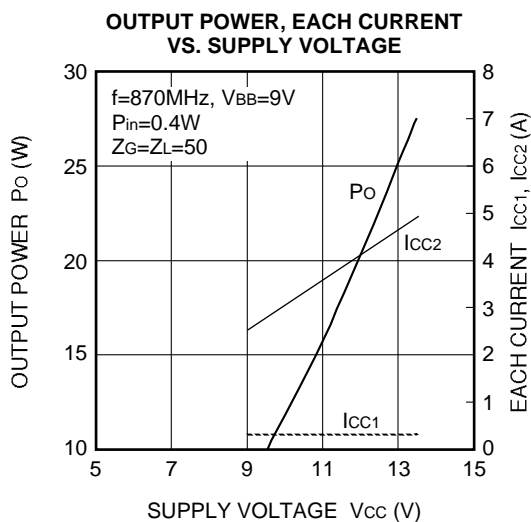

**TYPICAL PERFORMANCE DATA**

MITSUBISHI RF POWER MODULE  
**M67760HC**

896-941MHz, 12.5V, 20W, FM MOBILE RADIO

**TYPICAL PERFORMANCE DATA**

**OUTPUT POWER, TOTAL EFFICIENCY  
 VS. FREQUENCY**

**OUTPUT POWER, VS. INPUT POWER**

**OUTPUT POWER, EACH CURRENT  
 VS. 1st. SUPPLY VOLTAGE**

**OUTPUT POWER, EACH CURRENT  
 VS. 1st. SUPPLY VOLTAGE**

**OUTPUT POWER, EACH CURRENT  
 VS. SUPPLY VOLTAGE**

**OUTPUT POWER, EACH CURRENT  
 VS. SUPPLY VOLTAGE**