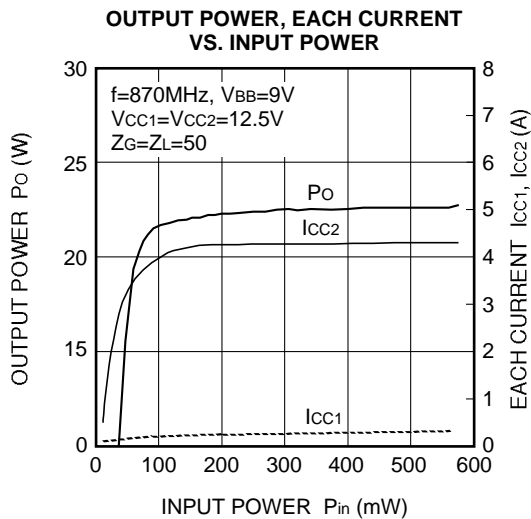

**TYPICAL PERFORMANCE DATA**

MITSUBISHI RF POWER MODULE  
**M67760HC**

896-941MHz, 12.5V, 20W, FM MOBILE RADIO

**TYPICAL PERFORMANCE DATA**

**OUTPUT POWER, TOTAL EFFICIENCY  
 VS. FREQUENCY**

**OUTPUT POWER, VS. INPUT POWER**

**OUTPUT POWER, EACH CURRENT  
 VS. 1st. SUPPLY VOLTAGE**

**OUTPUT POWER, EACH CURRENT  
 VS. 1st. SUPPLY VOLTAGE**

**OUTPUT POWER, EACH CURRENT  
 VS. SUPPLY VOLTAGE**

**OUTPUT POWER, EACH CURRENT  
 VS. SUPPLY VOLTAGE**