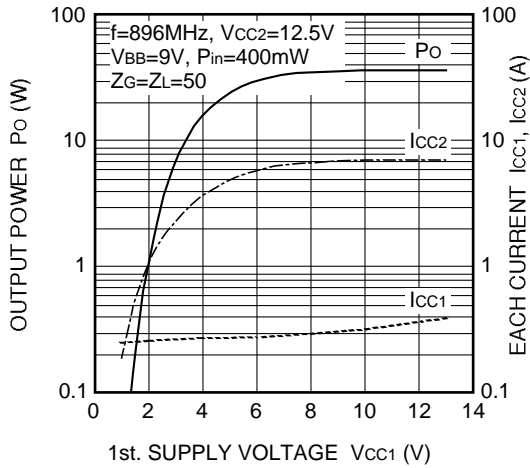

**TYPICAL PERFORMANCE DATA**

MITSUBISHI RF POWER MODULE  
**M67760HC**

896-941MHz, 12.5V, 20W, FM MOBILE RADIO

**TYPICAL PERFORMANCE DATA**

**OUTPUT POWER, TOTAL EFFICIENCY  
 VS. FREQUENCY**

**OUTPUT POWER, VS. INPUT POWER**

**OUTPUT POWER, EACH CURRENT  
 VS. 1st. SUPPLY VOLTAGE**

**OUTPUT POWER, EACH CURRENT  
 VS. 1st. SUPPLY VOLTAGE**

**OUTPUT POWER, EACH CURRENT  
 VS. SUPPLY VOLTAGE**

**OUTPUT POWER, EACH CURRENT  
 VS. SUPPLY VOLTAGE**