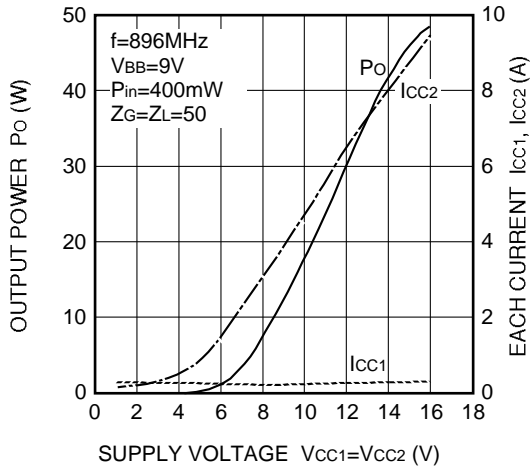

**TYPICAL PERFORMANCE DATA**

MITSUBISHI RF POWER MODULE  
**M67760HC**

896-941MHz, 12.5V, 20W, FM MOBILE RADIO

**TYPICAL PERFORMANCE DATA**

**OUTPUT POWER, TOTAL EFFICIENCY  
 VS. FREQUENCY**

**OUTPUT POWER, VS. INPUT POWER**

**OUTPUT POWER, EACH CURRENT  
 VS. 1st. SUPPLY VOLTAGE**

**OUTPUT POWER, EACH CURRENT  
 VS. 1st. SUPPLY VOLTAGE**

**OUTPUT POWER, EACH CURRENT  
 VS. SUPPLY VOLTAGE**

**OUTPUT POWER, EACH CURRENT  
 VS. SUPPLY VOLTAGE**