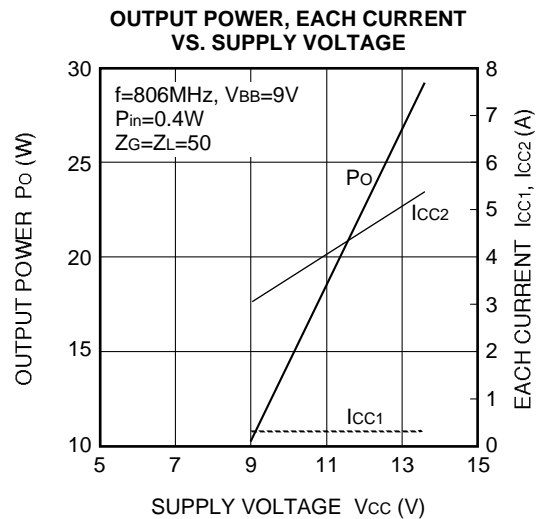

**TYPICAL PERFORMANCE DATA**

MITSUBISHI RF POWER MODULE  
**M67760HC**

896-941MHz, 12.5V, 20W, FM MOBILE RADIO

**TYPICAL PERFORMANCE DATA**

**OUTPUT POWER, TOTAL EFFICIENCY  
 VS. FREQUENCY**

**OUTPUT POWER, VS. INPUT POWER**

**OUTPUT POWER, EACH CURRENT  
 VS. 1st. SUPPLY VOLTAGE**

**OUTPUT POWER, EACH CURRENT  
 VS. 1st. SUPPLY VOLTAGE**

**OUTPUT POWER, EACH CURRENT  
 VS. SUPPLY VOLTAGE**

**OUTPUT POWER, EACH CURRENT  
 VS. SUPPLY VOLTAGE**