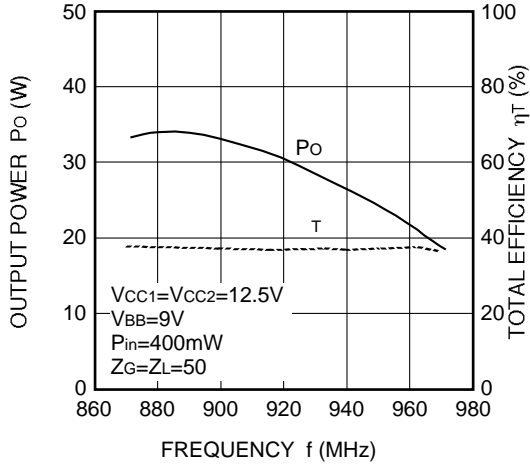

**TYPICAL PERFORMANCE DATA**

MITSUBISHI RF POWER MODULE  
**M67760HC**

896-941MHz, 12.5V, 20W, FM MOBILE RADIO

**TYPICAL PERFORMANCE DATA**

**OUTPUT POWER, TOTAL EFFICIENCY  
 VS. FREQUENCY**

**OUTPUT POWER, VS. INPUT POWER**

**OUTPUT POWER, EACH CURRENT  
 VS. 1st. SUPPLY VOLTAGE**

**OUTPUT POWER, EACH CURRENT  
 VS. 1st. SUPPLY VOLTAGE**

**OUTPUT POWER, EACH CURRENT  
 VS. SUPPLY VOLTAGE**

**OUTPUT POWER, EACH CURRENT  
 VS. SUPPLY VOLTAGE**