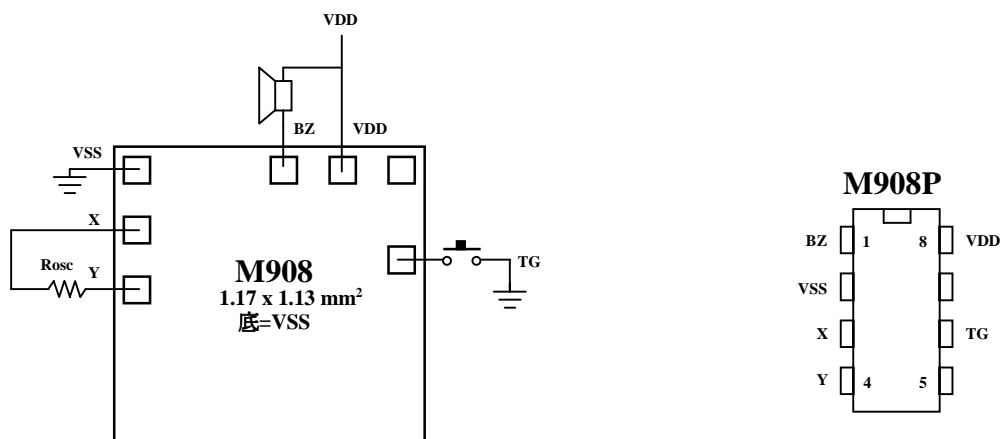

SPEAKER DRIVER
1 KEY 768 NOTES

直接推喇叭
768 音符 24 首歌

MELODY	
M908	

FEATURES 功能叙述

- Up to 24 tunes.
- 1 sequence trigger key.

APPLICATION 产品应用

- Toys, Clock melody etc..

ELECTRICAL CHARACTERISTICS 电气规格

(@V_{DD}=3V unless otherwise specified)

Characteristics	Sym.	Min.	Typ.	Max.	Unit	REMARKS
工作电压 Operating Voltage	V_{DD}	—	3	3.5	V	
工作电流 Operating Current	I_{OP}	—	0.1	0.5	mA	No load
静态电流 Quiescent Current	I_{SB}	—	1	5	μ A	
推动电流 BZ Driving Current	I_O	1	—	—	mA	@ V_{DS}=1V
振荡频率 Oscillator Frequency	F_{OSC}	—	100	—	KHz	External ± 30%, Rosc=270K Ω
工作温度 Operating Temperature	Temp.	0	25	60	°C	

APPLICATION DIAGRAM 参考电路图

*All specs and applications shown above subject to change without prior notice.
(以上电路及规格仅供参考,本公司得径行修正)