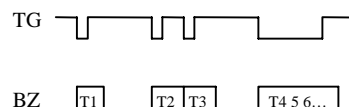

SPEAKER DRIVER
1 KEY 768 NOTES

直接推喇叭
768 音符 24 首歌

MELODY	
M908	

FEATURES 功能叙述

- Up to 24 tunes.
- 1 sequence trigger key.

APPLICATION 产品应用

- Toys, Clock melody etc..

ELECTRICAL CHARACTERISTICS 电气规格