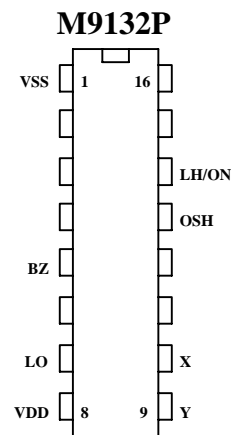

SPEAKER DRIVER
128 NOTES MELODY

直接推動喇叭
128 音符音樂 IC

MELODY	
M9132	

FEATURES 功能敘述

- Direct driver speaker.
- MODE : ONE-SHOT

LEVEL-HOLD 1

LEVEL-HOLD 2 (Repeat)

ON/OFF (Suffix-X)

P/N	Rosc	OSH	LH	ON/OFF
M9132	EXT.	Y	Y	
M9132X	EXT.	Y		Y

APPLICATION 產品應用

- Toys, Key chain etc.

ELECTRICAL CHARACTERISTICS 電氣規格

(@V_{DD}=3V unless otherwise specified)

Characteristics	Sym.	Min.	Typ.	Max.	Unit	REMARKS
工作電壓 Operating Voltage	V _{DD}	2	3	4.5	V	
工作電流 Operating Current	I _{OP}	—	0.1	0.5	mA	No load
靜態電流 Quiescent Current	I _{SB}	—	1	5	μA	
推動電流 BZ Driving Current	I _O	20	—	—	mA	@ V _{DS} =1.2V
推動電流 LO Driving Current	I _{OL}	6	—	—	mA	@ V _{DS} =1.2V
振盪頻率 Oscillator Frequency	F _{OSC}	—	100	—	KHz	±30% TOL., Rosc=180KΩ
工作溫度 Operating Temperature	Temp.	0	25	60	°C	

APPLICATION DIAGRAM 參考電路圖

*All specs and applications shown above subject to change without prior notice.

(以上電路及規格僅供參考,本公司得逕行修正)