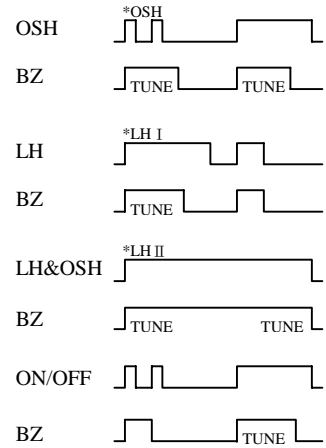

SPEAKER DRIVER
128 NOTES MELODY

直接推動喇叭
128 音符音樂 IC

MELODY	
M9132	

FEATURES 功能敘述

- Direct driver speaker.
- MODE : ONE-SHOT

LEVEL-HOLD 1

LEVEL-HOLD 2 (Repeat)

ON/OFF (Suffix-X)

P/N	Rosc	OSH	LH	ON/OFF
M9132	EXT.	Y	Y	
M9132X	EXT.	Y		Y

APPLICATION 產品應用

- Toys, Key chain etc.

ELECTRICAL CHARACTERISTICS 電氣規格

(@V_{DD}=3V unless otherwise specified)

Characteristics	Sym.	Min.	Typ.	Max.	Unit	REMARKS
工作電壓 Operating Voltage	V _{DD}	2	3	4.5	V	
工作電流 Operating Current	I _{OP}	—	0.1	0.5	mA	No load
靜態電流 Quiescent Current	I _{SB}	—	1	5	μA	
推動電流 BZ Driving Current	I _O	20	—	—	mA	@ V _{DS} =1.2V
推動電流 LO Driving Current	I _{OL}	6	—	—	mA	@ V _{DS} =1.2V
振盪頻率 Oscillator Frequency	F _{OSC}	—	100	—	KHz	±30% TOL., Rosc=180KΩ
工作溫度 Operating Temperature	Temp.	0	25	60	°C	

APPLICATION DIAGRAM 參考電路圖

*All specs and applications shown above subject to change without prior notice.

(以上電路及規格僅供參考,本公司得逕行修正)