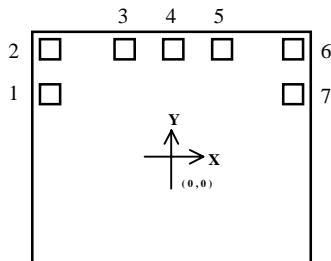

768 NOTES
1 KEY 24 TUNES

768 音符 24 首歌音樂

MELODY	
M948B	

SONG LIST

M948B-1 : MELODY + CLOCK CHIME

1. LONG LONG AGO	+ 1 chime	7. FOR ALICE	+ 7 chimes
2. A LOVER'S CONCERTO	+ 2 chimes	8. NEW WORLD	+ 8 chimes
3. MOONLIGHT ON THE COLORADO	+ 3 chimes	9. OH! SUSANNA	+ 9 chimes
4. SOUVENIR D'ENFANCE	+ 4 chimes	10. HOME SWEET HOME	+ 10 chimes
5. A DREAMING OF HOME AND MOTHER	+ 5 chimes	11. SANTA LUCIA	+ 11 chimes
6. HAPPY LIFE	+ 6 chimes	12. LA REINE DEO SABA	+ 12 chimes

M948BC-1 : MELODY + CLOCK CHIME

1. 龍的傳人	+ 7 chimes	13. 教我如何不想他	+ 7 chimes
2. 青春舞曲	+ 8 chimes	14. 雪絨花	+ 8 chimes
3. 蘭花草	+ 9 chimes	15. 何日君再來	+ 9 chimes
4. 康定情歌	+ 10 chimes	16. 綠島小夜曲	+ 10 chimes
5. 草原情歌	+ 11 chimes	17. SILENCE	
6. 玫瑰玫瑰我愛你	+ 12 chimes	18. SILENCE	
7. 馬車夫之歌	+ 1 chime	19. SILENCE	
8. 花好月圓	+ 2 chimes	20. SILENCE	
9. 虹彩妹妹	+ 3 chimes	21. SILENCE	
10. 小城故事	+ 4 chimes	22. SILENCE	
11. 鄉間的小路	+ 5 chimes	23. SILENCE	
12. 阿里山之歌	+ 6 chimes	24. SILENCE	

PAD ASSIGNMENT & POSITION

UNIT : um

No.	PAD	X	Y
1	Y	-442.7	197.3
2	X	-442.7	377.3
3	TEST	-161.3	377.3
4	VSS	18.7	377.3
5	OUT	198.7	377.3
6	VDD	422.7	377.3
7	TG	442.7	171.1

* IC CHIP ~ 1.3 x 1.2 mm², substrate to VSS.

*All specs and applications shown above subject to change without prior notice.

(以上電路及規格僅供參考,本公司得逕行修正)