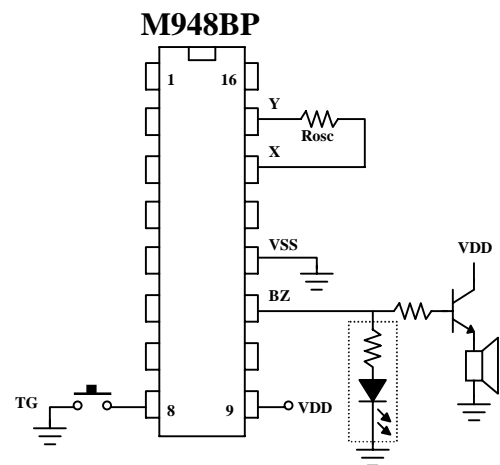

768 NOTES
1 KEY 24 TUNES

768 音符 24 首歌音樂

MELODY	
M948B	

FEATURES 功能敘述

- Up to 24 tunes.
- 1 sequence trigger key.
- Digital Envelope.

APPLICATION 產品應用

- Toys, Clock melody etc..

ELECTRICAL CHARACTERISTICS 電氣規格

(@ $V_{DD}=3V$ unless otherwise specified)

Characteristics	Sym.	Min.	Typ.	Max.	Unit	REMARKS
工作電壓 Operating Voltage	V_{DD}	—	3	3.5	V	
工作電流 Operating Current	I_{OP}	—	0.1	0.5	mA	No load
靜態電流 Quiescent Current	I_{SB}	—	1	5	μA	
推動電流 BZ Driving Current	I_O	1	—	—	mA	@ $V_{DS}=1V$
振盪頻率 Oscillator Frequency	F_{OSC}	—	100	—	KHz	External $\pm 30\%$, $R_{osc}=270K\Omega$
工作溫度 Operating Temperature	Temp.	0	25	60	$^{\circ}C$	

APPLICATION DIAGRAM 參考電路圖

*All specs and applications shown above subject to change without prior notice.
(以上電路及規格僅供參考,本公司得逕行修正)

768 NOTES
1 KEY 24 TUNES

768 音符 24 首歌音樂

MELODY	
M948B	

SONG LIST

M948B-2 :

- | | |
|----------------------------------|------------------------------|
| 1. AMERICAN PATROL | 7. ARE YOU SLEEPING |
| 2. RABBITS | 8. HAPPY BIRTHDAY TO YOU |
| 3. OH! MY DARLING CLEMENTINE | 9. TOY SYMPHONY |
| 4. BUTTERFLY | 10. HOME SWEET HOME |
| 5. LONDON BRIDGE IS FALLING DOWN | 11. LULLABY |
| 6. ROW, ROW, ROW YOUR BOAT | 12. SHE WORE A YELLOW RIBBON |

PAD ASSIGNMENT & POSITION

UNIT : um

No.	PAD	X	Y
1	Y	-442.7	197.3
2	X	-442.7	377.3
3	TEST	-161.3	377.3
4	VSS	18.7	377.3
5	OUT	198.7	377.3
6	VDD	422.7	377.3
7	TG	442.7	171.1

* IC CHIP ~ 1.3 x 1.2 mm², substrate to VSS.