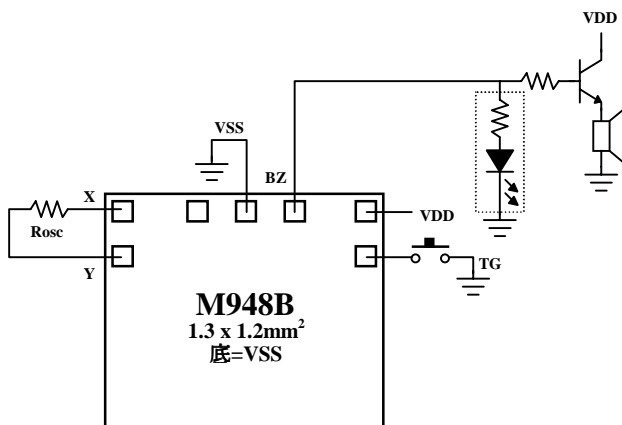

768 NOTES
1 KEY 24 TUNES

768 音符 24 首歌音樂

MELODY	
M948B	

FEATURES 功能敘述

- Up to 24 tunes.
- 1 sequence trigger key.
- Digital Envelope.

APPLICATION 產品應用

- Toys, Clock melody etc..

ELECTRICAL CHARACTERISTICS 電氣規格

(@ $V_{DD}=3V$ unless otherwise specified)

Characteristics	Sym.	Min.	Typ.	Max.	Unit	REMARKS
工作電壓 Operating Voltage	V_{DD}	—	3	3.5	V	
工作電流 Operating Current	I_{OP}	—	0.1	0.5	mA	No load
靜態電流 Quiescent Current	I_{SB}	—	1	5	μA	
推動電流 BZ Driving Current	I_O	1	—	—	mA	@ $V_{DS}=1V$
振盪頻率 Oscillator Frequency	F_{OSC}	—	100	—	KHz	External$\pm 30\%$, $R_{osc}=270K\Omega$
工作溫度 Operating Temperature	Temp.	0	25	60	$^{\circ}C$	

APPLICATION DIAGRAM 參考電路圖

*All specs and applications shown above subject to change without prior notice.
(以上電路及規格僅供參考,本公司得逕行修正)