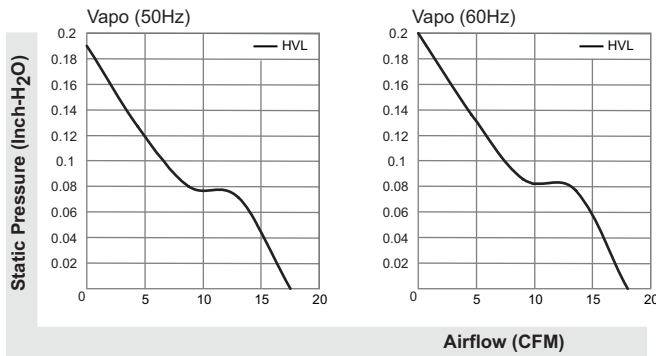

60x60x25 mm

SUNON

MagLev Motor AC Fan

17.5-18 CFM

Model	P/N	Bearing ● VAPO ○ BALL ◎ Sleeve	Rating Voltage (VAC)	Freq. (Hz)	Power Current (AMP)	Power Consumption (WATTS)	Speed (RPM)	Air Flow (CFM)	Static Pressure (Inch-H₂O)	Noise (dBA)	Weight (g)
MA1062-HVL	GN	●	115	50/60	0.191/0.185	3.6/3.6	4100/4200	17.5/18	0.19/0.20	30/31	81
MA2062-HVL	GN	●	220-240	50/60	0.198/0.211	4.1/4.4	4100/4200	17.5/18	0.19/0.20	30/31	81

Frame : PBT Plastic

UNITS:mm

*All model could be customized on voltage or any other requirements to fit your need.

*Specifications subject to change without notice. Please Visit SUNON web site at <http://www.sunon.com> for update information.