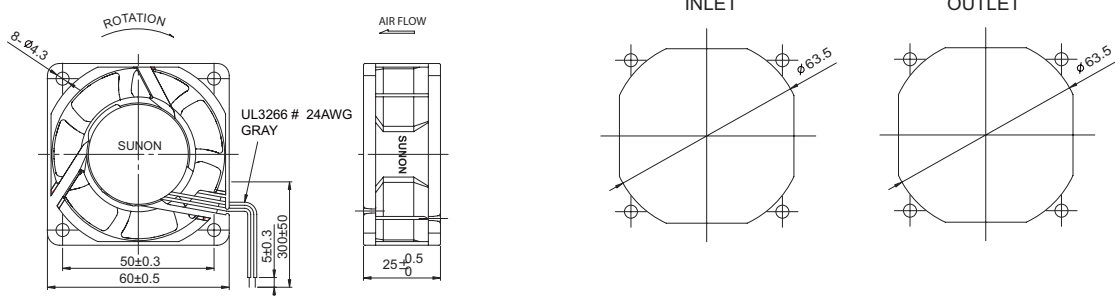

*All model could be customized on voltage or any other requirements to fit your need.

*Specifications subject to change without notice. Please Visit SUNON web site at <http://www.sunon.com> for update information.