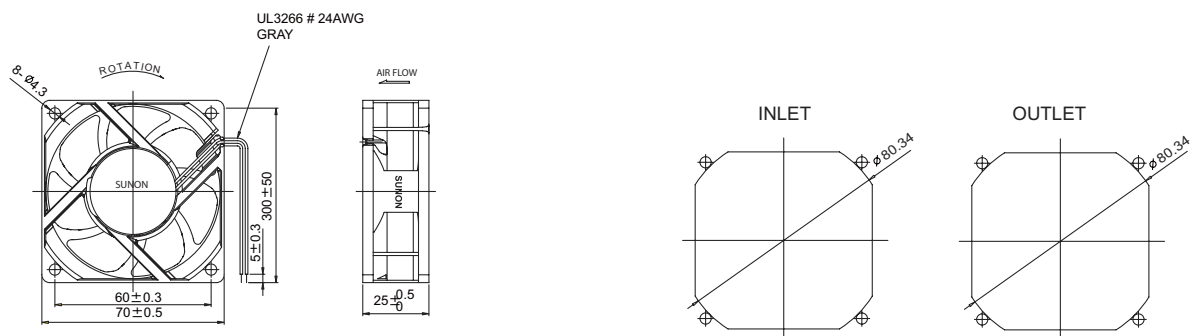

70X70X25 mm

SUNON

MagLev Motor AC Fan

28-29 CFM

Model	P/N	Bearing ● VAPO ○ BALL ◎ Sleeve	Rating Voltage (VAC)	Freq. (Hz)	Power		Speed (RPM)	Air Flow (CFM)	Static Pressure (Inch-H ₂ O)	Noise (dBA)	Weight (g)
					Current (AMP)	Consumption (WATTS)					
MA1072-HVL	GN	●	115	50/60	0.208/0.197	3.7/3.7	3800/3900	28/29	0.17/0.18	30/31	90
MA2072-HVL	GN	●	220-240	50/60	0.207/0.220	4.3/4.4	3800/3900	28/29	0.17/0.18	30/31	90

Frame : PBT Plastic

UNITS:mm

*All model could be customized on voltage or any other requirements to fit your need.

*Specifications subject to change without notice. Please Visit SUNON web site at <http://www.sunon.com> for update information.