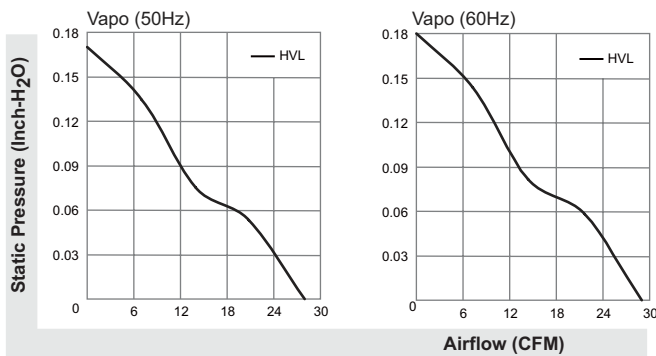

70X70X25 mm

SUNON

MagLev Motor AC Fan

28-29 CFM

Model	P/N	Bearing ● VAPO ○ BALL ◎ Sleeve	Rating Voltage (VAC)	Freq. (Hz)	Power		Speed (RPM)	Air Flow (CFM)	Static Pressure (Inch-H₂O)	Noise (dBA)	Weight (g)
					Current (AMP)	Consumption (WATTS)					
MA1072-HVL	GN	●	115	50/60	0.208/0.197	3.7/3.7	3800/3900	28/29	0.17/0.18	30/31	90
MA2072-HVL	GN	●	220-240	50/60	0.207/0.220	4.3/4.4	3800/3900	28/29	0.17/0.18	30/31	90

Frame : PBT Plastic

UNITS:mm

*All model could be customized on voltage or any other requirements to fit your need.

*Specifications subject to change without notice. Please Visit SUNON web site at <http://www.sunon.com> for update information.