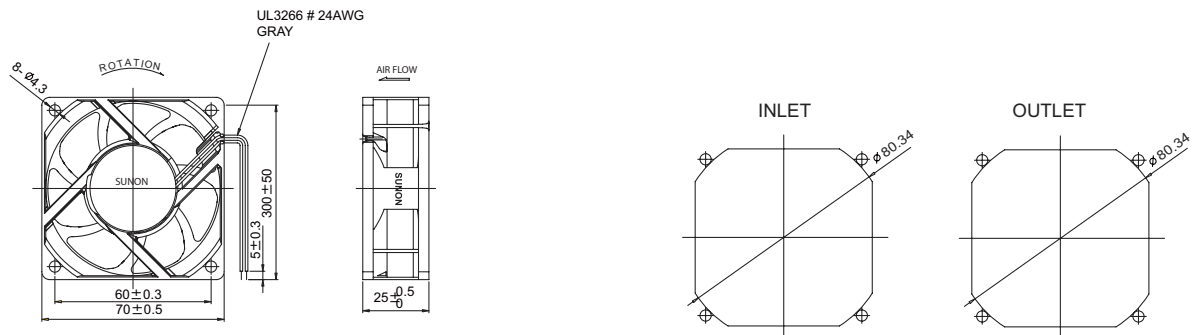

70X70X25 mm

SUNON

MagLev Motor AC Fan

28-29 CFM

Model	P/N	Bearing ● VAPO ○ BALL ◎ Sleeve	Rating Voltage (VAC)	Freq. (Hz)	Power		Speed (RPM)	Air Flow (CFM)	Static Pressure (Inch-H₂O)	Noise (dBA)	Weight (g)
					Current (AMP)	Consumption (WATTS)					
MA1072-HVL	GN	●	115	50/60	0.208/0.197	3.7/3.7	3800/3900	28/29	0.17/0.18	30/31	90
MA2072-HVL	GN	●	220-240	50/60	0.207/0.220	4.3/4.4	3800/3900	28/29	0.17/0.18	30/31	90

Frame : PBT Plastic

UNITS:mm

*All model could be customized on voltage or any other requirements to fit your need.

*Specifications subject to change without notice. Please Visit SUNON web site at <http://www.sunon.com> for update information.