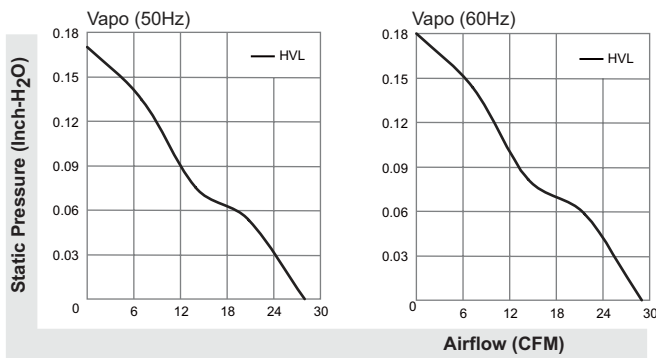

70X70X25 mm

SUNON

MagLev Motor AC Fan

28-29 CFM

Model	P/N	Bearing ● VAPO ○ BALL ◎ Sleeve	Rating Voltage (VAC)	Freq. (Hz)	Power		Speed (RPM)	Air Flow (CFM)	Static Pressure (Inch-H₂O)	Noise (dBA)	Weight (g)
					Current (AMP)	Consumption (WATTS)					
MA1072-HVL	GN	●	115	50/60	0.208/0.197	3.7/3.7	3800/3900	28/29	0.17/0.18	30/31	90
MA2072-HVL	GN	●	220-240	50/60	0.207/0.220	4.3/4.4	3800/3900	28/29	0.17/0.18	30/31	90

Frame : PBT Plastic

UNITS:mm

*All model could be customized on voltage or any other requirements to fit your need.

*Specifications subject to change without notice. Please Visit SUNON web site at <http://www.sunon.com> for update information.