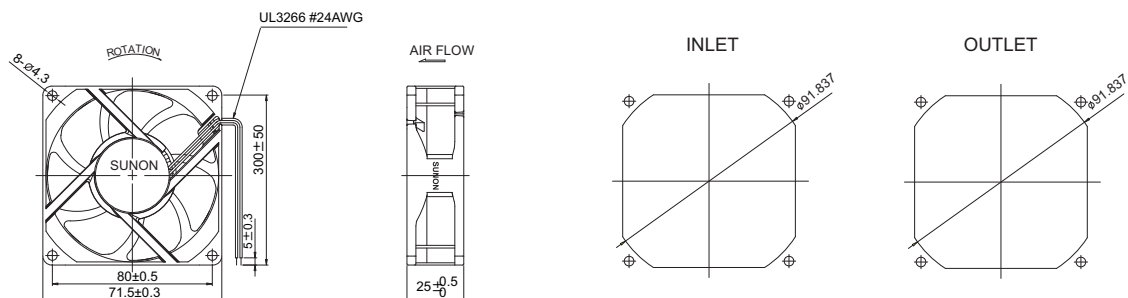

80x80x25 mm

SUNON

MagLev Motor AC Fan

40-41 CFM

Model	P/N	Bearing	Rating Voltage (VAC)	Freq. (Hz)	Power Current (AMP)	Power Consumption (WATTS)	Speed (RPM)	Air Flow (CFM)	Static Pressure (Inch-H ₂ O)	Noise (dBA)	Weight (g)
MA1082-HVL	GN	● Vapo ○ BALL ◎ Sleeve	115	50/60	0.22/0.21	3.6/3.6	3200/3300	40/41	0.14/0.15	32/33	102.2
MA2082-HVL	GN	●	220-240	50/60	0.215/0.225	4.6/4.6	3200/3300	40/41	0.14/0.15	32/33	102.2

Frame : PBT Plastic

UNITS:mm

*All model could be customized on voltage or any other requirements to fit your need.

*Specifications subject to change without notice. Please Visit SUNON web site at <http://www.sunon.com> for update information.