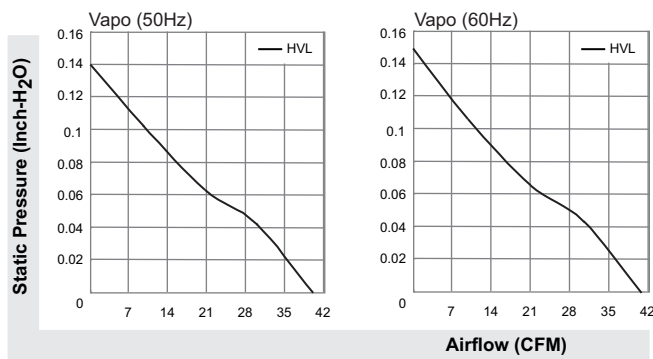

80x80x25 mm

SUNON

MagLev Motor AC Fan

40-41 CFM

Model	P/N	Bearing	Rating Voltage (VAC)	Freq. (Hz)	Power Current (AMP)	Power Consumption (WATTS)	Speed (RPM)	Air Flow (CFM)	Static Pressure (Inch-H₂O)	Noise (dBA)	Weight (g)
MA1082-HVL	GN	● Vapo ○ BALL ◎ Sleeve	115	50/60	0.22/0.21	3.6/3.6	3200/3300	40/41	0.14/0.15	32/33	102.2
MA2082-HVL	GN	●	220-240	50/60	0.215/0.225	4.6/4.6	3200/3300	40/41	0.14/0.15	32/33	102.2

Frame : PBT Plastic

UNITS:mm

*All model could be customized on voltage or any other requirements to fit your need.

*Specifications subject to change without notice. Please Visit SUNON web site at <http://www.sunon.com> for update information.