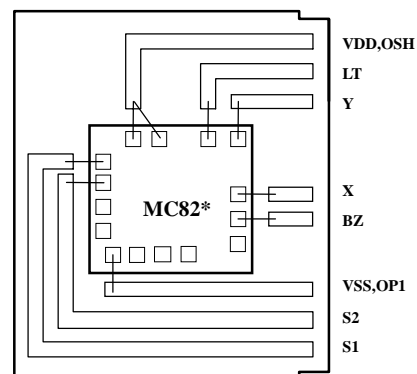

一 華 半 導 體 有 限 公 司
MOSDESIGN SEMICONDUCTOR CORP.

TAIPEI : TEL : 886-2- 22783733

FAX : 886-2- 22783633

H.K. : TEL : 852- 27569109

FAX : 852- 27566961

3481+4027

XMAS LIGHT CONTROL

聖誕燈串控制 IC

XMAS LIGHT

MC82*

MODE FORMAT

MODE	LT	OP1	OP2	L1	L2	L3	L4
4 燈全亮	VDD			ON	ON	ON	ON
2 燈交替		VSS		OFF	ON		
				ON	OFF		
3 燈追逐			VSS	OFF	OFF	OFF	
				ON	OFF	OFF	
				ON	ON	OFF	
				OFF	ON	ON	
				OFF	OFF	ON	
4 燈追逐				OFF	OFF	OFF	OFF
				ON	OFF	OFF	OFF
				ON	ON	OFF	OFF
				ON	ON	ON	OFF
				ON	ON	ON	ON
				OFF	ON	ON	ON
				OFF	OFF	ON	ON
				OFF	OFF	OFF	ON

PIN CONFIGURATION

* All specs and applications shown above subject to change without prior notice.

(以上電路及規格僅供參考,本公司得逕行修正)

www.DataSheet4U.com