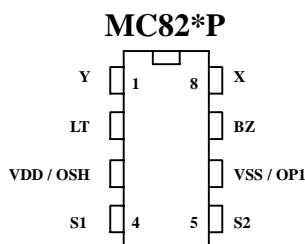

一 華 半 導 體 有 限 公 司
MOSDESIGN SEMICONDUCTOR CORP.

TAIPEI : TEL : 886-2- 22783733

FAX : 886-2- 22783633

H.K. : TEL : 852- 27569109

FAX : 852- 27566961

3481+4027

XMAS LIGHT CONTROL

聖誕燈串控制 IC

XMAS LIGHT

MC82*

MODE FORMAT

MODE	LT	OP1	OP2	L1	L2	L3	L4
4 燈全亮	VDD			ON	ON	ON	ON
2 燈交替		VSS		OFF	ON		
				ON	OFF		
3 燈追逐			VSS	OFF	OFF	OFF	
				ON	OFF	OFF	
				ON	ON	OFF	
				OFF	ON	ON	
				OFF	OFF	ON	
4 燈追逐				OFF	OFF	OFF	OFF
				ON	OFF	OFF	OFF
				ON	ON	OFF	OFF
				ON	ON	ON	OFF
				ON	ON	ON	ON
				OFF	ON	ON	ON
				OFF	OFF	ON	ON
				OFF	OFF	OFF	ON

PIN CONFIGURATION

* All specs and applications shown above subject to change without prior notice.

(以上電路及規格僅供參考,本公司得逕行修正)

www.DataSheet4U.com