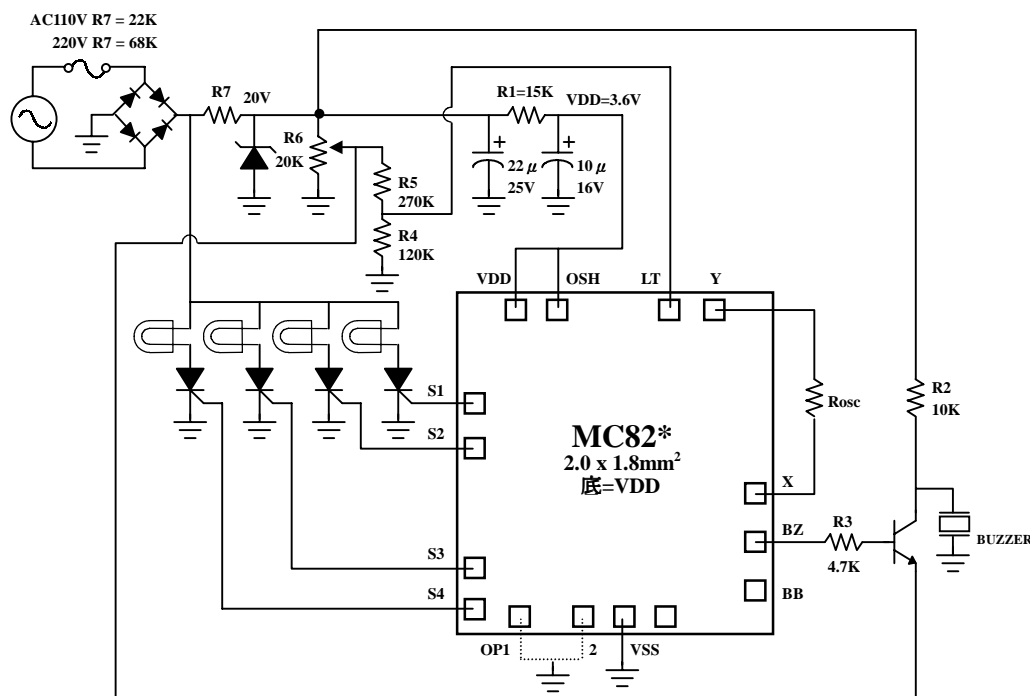

一 華 半 導 體 有 限 公 司
MOSDESIGN SEMICONDUCTOR CORP.

TAIPEI : TEL : 886-2- 22783733

FAX : 886-2- 22783633

H.K. : TEL : 852- 27569109

FAX : 852- 27566961

3481+4027

XMAS LIGHT CONTROL

聖誕燈串控制 IC

XMAS LIGHT

MC82*

FEATURES 功能敘述

- 4 SCR outputs.
- Maximum 16 songs.
- Single tone output.

MC82*	MC82B*
1 JINGLE BELLS	SELOKA
2 SANTA CLAUS	SELANAT
3 SILENT NIGHT	SUASANA
4 JOY TO THE WORLD	SELAMAT
5 RED-NOSED REINDEER	
6 WE WISH XMAS	

APPLICATION 產品應用

- Xmas light controller, any AC control toys.

ELECTRICAL CHARACTERISTICS 電氣規格

(@ V_{DD}=3.6V unless otherwise specified)

Characteristics	Sym.	Min.	Typ.	Max.	Unit	REMARKS
工作電壓 Operating Voltage	V_{DD}	—	3.6	5	V	
工作電流 Operating Current	I_{OP}	—	—	2	mA	No load
靜態電流 Quiescent Current	I_{SB}	—	—	—	μA	
推動電流 BZ Driving Current	I_{OH}	—	200	—	μA	@ V_{DS}=1V
振盪頻率 Oscillator Frequency	F_{OSC}	—	100	—	KHz	External±30%, Rosc=200KΩ
工作溫度 Operating Temperature	Temp.	0	25	60	°C	

APPLICATION DIAGRAM 參考電路圖

* All specs and applications shown above subject to change without prior notice.

(以上電路及規格僅供參考,本公司得逕行修正)

www.DataSheet4U.com