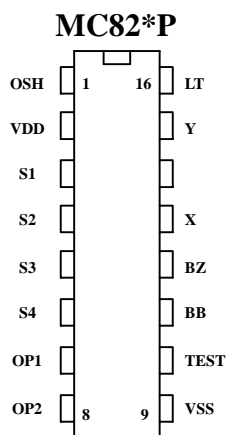

一 華 半 導 體 有 限 公 司
MOSDESIGN SEMICONDUCTOR CORP.

TAIPEI : TEL : 886-2- 22783733

FAX : 886-2- 22783633

H.K. : TEL : 852- 27569109

FAX : 852- 27566961

3481+4027

XMAS LIGHT CONTROL

聖誕燈串控制 IC

XMAS LIGHT

MC82*

MODE FORMAT

MODE	LT	OP1	OP2	L1	L2	L3	L4
4 燈全亮	VDD			ON	ON	ON	ON
2 燈交替		VSS		OFF	ON		
				ON	OFF		
3 燈追逐			VSS	OFF	OFF	OFF	
				ON	OFF	OFF	
				ON	ON	OFF	
				OFF	ON	ON	
				OFF	OFF	ON	
4 燈追逐				OFF	OFF	OFF	OFF
				ON	OFF	OFF	OFF
				ON	ON	OFF	OFF
				ON	ON	ON	OFF
				ON	ON	ON	ON
				OFF	ON	ON	ON
				OFF	OFF	ON	ON
				OFF	OFF	OFF	ON

PIN CONFIGURATION

* All specs and applications shown above subject to change without prior notice.

(以上電路及規格僅供參考,本公司得逕行修正)

www.DataSheet4U.com