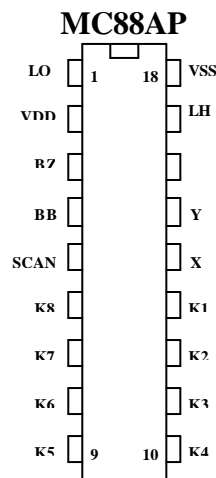

8 TUNES 8 KEY
WITH SCAN KEY

8 鍵 8 首歌 IC

FEATURES 功能敘述

SCAN KEY : Scan from K1~K8.

Direct drive speaker and buzzer.

KEY MC88A

K1	WEDDING MARCH
K2	HAPPY BIRTHDAY
K3	JINGLE BELL 1
K4	JINGLE BELL 2
K5	LONDON BRIDGE
K6	CHILDREN SONG 1
K7	CHILDREN SONG 2
K8	CHILDREN SONG 3
K9	SCAN

APPLICATION DIAGRAM 參考電路圖

*All specs and applications shown above subject to change without prior notice.

(以上電路及規格僅供參考,本公司得逕行修正)