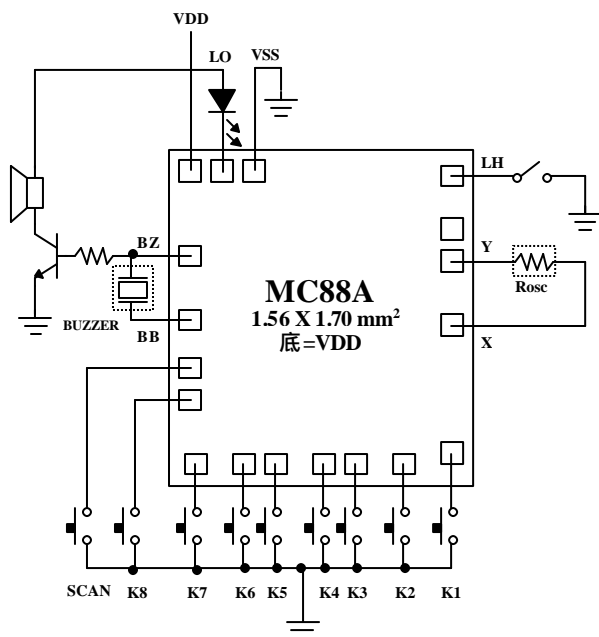

8 TUNES 8 KEY
WITH SCAN KEY

8 鍵 8 首歌 IC

FEATURES 功能敘述

SCAN KEY : Scan from K1~K8.

Direct drive speaker and buzzer.

KEY MC88A

K1	WEDDING MARCH
K2	HAPPY BIRTHDAY
K3	JINGLE BELL 1
K4	JINGLE BELL 2
K5	LONDON BRIDGE
K6	CHILDREN SONG 1
K7	CHILDREN SONG 2
K8	CHILDREN SONG 3
K9	SCAN

APPLICATION 產品應用

Toys, Key chain etc.

ELECTRICAL CHARACTERISTICS 電氣規格

(@ $V_{DD}=3V$ unless otherwise specified)

Characteristics	Sym.	Min.	Typ.	Max.	Unit	REMARKS
工作電壓 Operating Voltage	V_{DD}		3	3.5	V	
工作電流 Operating Current	I_{OP}		0.1	0.5	mA	No load
靜態電流 Quiescent Current	I_{SB}		1	5	μA	
推動電流 BZ Driving Current	I_O	1			mA	@ $V_{DS}=1V$
推動電流 LO Driving Current	I_{OL}	6			mA	@ $V_{DS}=1.2V$
振盪頻率 Oscillator Frequency	F_{OSC}		50		KHz	External $\pm 30\%$, $R_{osc}=390K$
工作溫度 Operating Temperature	Temp.	0	25	60		

APPLICATION DIAGRAM 參考電路圖

*All specs and applications shown above subject to change without prior notice.

(以上電路及規格僅供參考,本公司得逕行修正)