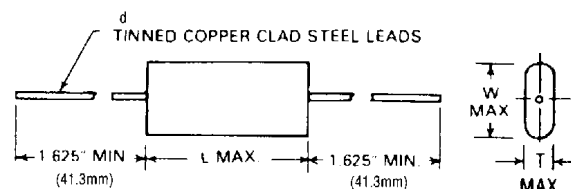

Specifications

Voltage Range: 50–600 Vdc (35–250 Vac)

Capacitance Range: .01–5 μ F

Capacitance Tolerance: \pm 10% (K) standard
 \pm 5% (J) optional

Operating Temperature Range: –55°C to 125°C*

*Full-rated voltage at 85°C—Derate linearly to 50%-rated voltage at 125°C

Ratings and Dimensions

Cap. μ F	Catalog Number	T Inches (mm)	W Inches (mm)	L Inches (mm)	d Inches (mm)
50 Vdc (35 Vac)					
.01	MFP05S1K	.137 (3.5)	.262 (6.7)	.562 (14.3)	.020 (.5)
.012	MFP05S12K	.141 (3.6)	.266 (6.8)	.562 (14.3)	.020 (.5)
.015	MFP05S15K	.159 (4.0)	.284 (7.2)	.562 (14.3)	.020 (.5)
.018	MFP05S18K	.172 (4.4)	.297 (7.5)	.562 (14.3)	.020 (.5)
.022	MFP05S22K	.172 (4.4)	.297 (7.5)	.562 (14.3)	.020 (.5)
.027	MFP05S27K	.187 (4.7)	.312 (7.9)	.562 (14.3)	.020 (.5)
.033	MFP05S33K	.207 (5.3)	.332 (8.4)	.562 (14.3)	.020 (.5)
.039	MFP05S39K	.218 (5.5)	.344 (8.7)	.562 (14.3)	.020 (.5)
.047	MFP05S47K	.177 (4.5)	.270 (6.9)	.687 (17.4)	.020 (.5)
.056	MFP05S56K	.192 (4.9)	.317 (8.1)	.687 (17.4)	.020 (.5)
.068	MFP05S68K	.212 (5.4)	.337 (8.6)	.687 (17.4)	.020 (.5)
.082	MFP05S82K	.227 (5.8)	.352 (8.9)	.687 (17.4)	.020 (.5)
.1	MFP05P1K	.202 (5.1)	.327 (8.3)	.875 (22.2)	.020 (.5)
.12	MFP05P12K	.217 (5.5)	.342 (8.7)	.875 (22.2)	.020 (.5)
.15	MFP05P15K	.242 (6.1)	.367 (9.3)	.875 (22.2)	.020 (.5)
.18	MFP05P18K	.272 (6.9)	.397 (10.1)	.875 (22.2)	.020 (.5)
.22	MFP05P22K	.287 (7.3)	.412 (10.5)	.875 (22.2)	.024 (.6)
.27	MFP05P27K	.287 (7.3)	.487 (12.4)	.875 (22.2)	.024 (.6)
.33	MFP05P33K	.322 (8.2)	.522 (13.3)	.875 (22.2)	.024 (.6)
.39	MFP05P39K	.287 (7.3)	.437 (11.1)	1.125 (28.6)	.024 (.6)
.47	MFP05P47K	.297 (7.5)	.497 (12.6)	1.125 (28.6)	.024 (.6)
.56	MFP05P56K	.337 (8.6)	.532 (13.5)	1.125 (28.6)	.024 (.6)
.68	MFP05P68K	.373 (9.5)	.598 (15.2)	1.125 (28.6)	.024 (.6)
.82	MFP05P82K	.413 (10.5)	.638 (16.2)	1.125 (28.6)	.032 (.8)