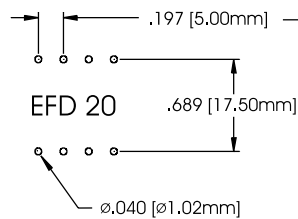

Applications

- Standard packages for custom made transformers.
- Applications include switchmode transformers and inductors.

www.DataSheet.in

All specifications are subject to change without notice • Can be customized to your specific application