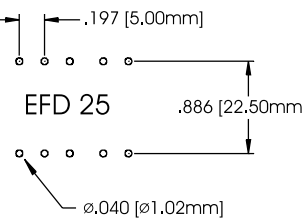

Applications

- Standard packages for custom made transformers.
- Applications include switchmode transformers and inductors.

www.DataSheet.in

All specifications are subject to change without notice • Can be customized to your specific application