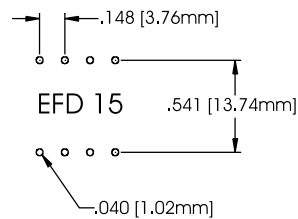

Applications

- Standard packages for custom made transformers.
- Applications include switchmode transformers and inductors.

www.DataSheet.in

All specifications are subject to change without notice • Can be customized to your specific application