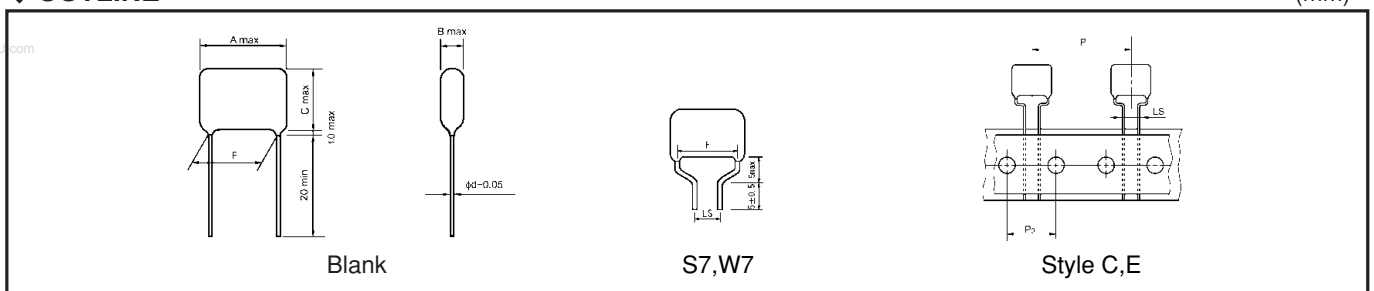

◆ OUTLINE

(mm)

◆ PART NUMBER

Symbol	U _R
800	800VDC/250VAC
121	1250VDC/400VAC
161	1600VDC/700VAC

Symbol	Tolerance
H	± 3%
J	± 5%

Symbol	Lead style	Symbol	Lead style
Blank	Long lead type	TJ	Style C, Ammo pack P=25.4 Po=12.7 LS=5.0
S7	Lead forming cut LS=5.0	TN	Style E, Ammo pack P=30.0 Po=15.0 LS=7.5
W7	Lead forming cut LS=7.5		