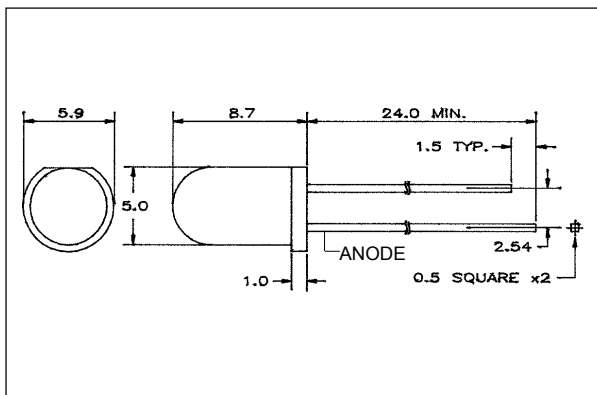

Standard T-1³/₄ LED Lamps

FEATURES

- Excellent on/off contrasts
- Choice of diffused or color clear lens
- Other colors/materials available
- Option of standoffs or hard leads
- Can be packaged on tape in a reel or in a box

MAXIMUM RATINGS (Ta = 25°C)

PART NO.	FORWARD CURRENT (If) (mA)	REVERSE VOLTAGE (Vr) (V)	POWER DISSIPATION (Pd) (mW)	OPERATING TEMPERATURE (Topt) (°C)	STORAGE TEMPERATURE (Tstg) (°C)
MT1118-RG	30	5.0	85	-25~+85	-25~+100
MT2118-G	30	5.0	85	-25~+85	-25~+100
MT3118-Y	30	5.0	85	-25~+85	-25~+100
MT4118-O	30	5.0	85	-25~+85	-25~+100
MT4118-HR	30	5.0	85	-25~+85	-25~+100
MT1418-RG	30	5.0	85	-25~+85	-25~+100
MT2418-G	30	5.0	85	-25~+85	-25~+100
MT3418-Y	30	5.0	85	-25~+85	-25~+100
MT4418-O	30	5.0	85	-25~+85	-25~+100
MT4418-HR	30	5.0	85	-25~+85	-25~+100

OPTO-ELECTRICAL CHARACTERISTICS (Ta = 25°C)

PART NO.	MATERIAL	LENS COLOR	VIEWING ANGLE typ.	LUMINOUS INTENSITY (mcd)			FORWARD VOLTAGE (V)			REVERSE CURRENT		PEAK WAVE LENGTH
				min.	typ.	@mA	typ.	max.	@mA	µA	Vr	nm
MT1118-RG	GaP	Red Diff	44°	1.4	3.6	20	2.1	3.0	20	100	5	700
MT2118-G	GaP	Green Diff	44°	7.2	100	20	2.1	3.0	20	100	5	567
MT3118-Y	GaAsP/GaP	Yellow Diff	44°	5.8	65	20	2.1	3.0	20	100	5	585
MT4118-O	GaAsP/GaP	Orange Diff	44°	8.2	75	20	2.1	3.0	20	100	5	635
MT4118-HR	GaAsP/GaP	Red Diff	44°	8.2	75	20	2.1	3.0	20	100	5	635
MT1418-RG	GaP	Red Clear	22°	5.0	12.4	20	2.1	3.0	20	100	5	700
MT2418-G	GaP	Green Clear	22°	24.2	330	20	2.1	3.0	20	100	5	567
MT3418-Y	GaAsP/GaP	Yellow Clear	22°	19.8	210	20	2.1	3.0	20	100	5	585
MT4418-O	GaAsP/GaP	Orange Clear	22°	28.0	250	20	2.1	3.0	20	100	5	635
MT4418-HR	GaAsP/GaP	Red Clear	22°	28.0	250	20	2.1	3.0	20	100	5	635