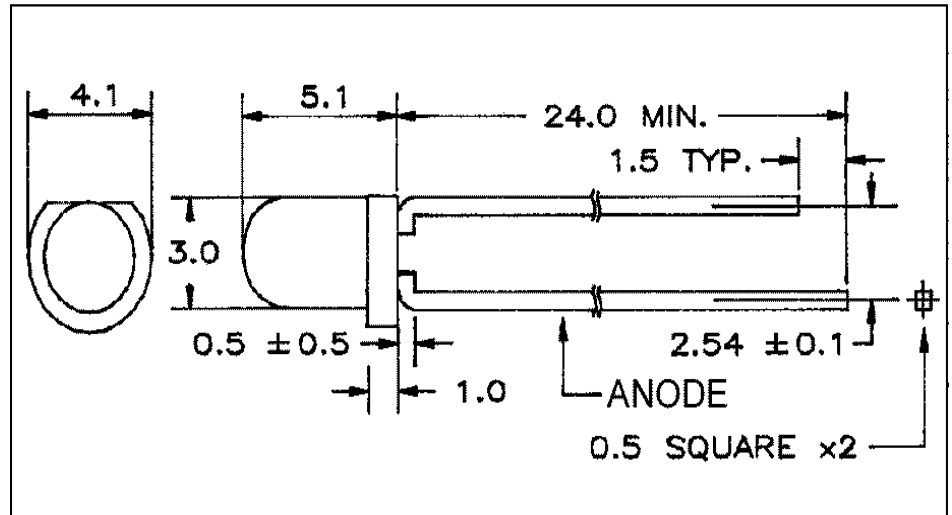

Marktech 3mm Ultra Bright Red LEDs

Features

High intensity red light emission
Choice of lens color
Available in two materials
Can be packaged on tape in a reel or in a box

Series Line-Up

Part Number	Color	Material
MT7103-UR	Ultra Bright Red	GaAlAs
MT7103A-UR	Super Ultra Bright Red	GaAlAs
MT7203-UR	Super Ultra Bright Red	GaAlAs
MT7203A-UR	Ultra Bright Red	GaAlAs
MT7303-UR	Super Ultra Bright Red	GaAlAs
MT7303A-UR	Super Ultra Bright Red	GaAlAs
MT7403-UR	Ultra Bright Red	GaAlAs
MT7403A-UR	Super Ultra Bright Red	GaAlAs

Maximum Ratings (Ta=25°C)

Part Number	Forward Current I_F	Reverse Voltage V_R	Power Dissipation P_D	Operating Temperature T_{opr}	Storage Temperature T_{stg}
MT7103-UR	30	4	70.00	-25 ~ +85	-25 ~ +100
MT7103A-UR	30	4	70.00	-25 ~ +85	-25 ~ +100
MT7203-UR	30	4	70.00	-25 ~ +85	-25 ~ +100
MT7203A-UR	30	4	70.00	-25 ~ +85	-25 ~ +100
MT7303-UR	30	4	70.00	-25 ~ +85	-25 ~ +100
MT7303A-UR	30	4	70.00	-25 ~ +85	-25 ~ +100
MT7403-UR	30	4	70.00	-25 ~ +85	-25 ~ +100
MT7403A-UR	30	4	70.00	-25 ~ +85	-25 ~ +100
Unit	mA	V	mW	°C	°C

Company Headquarters
120 Broadway
Menands, New York 12204
Toll Free: 800.984.5337
Fax: 518.432.7454

Web: www.marktechopto.com | Email: info@marktechopto.com

West Coast Sales Office
100 Oceangate Blvd. #1200
Long Beach, CA 90802
Toll Free: 800.984.5337
Fax: 562.628.5572