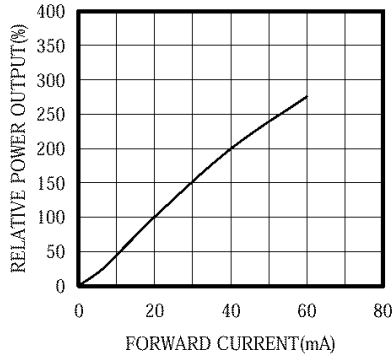

### Opto-Electrical Characteristics (Ta=25°C)

Characteristic	Symbol	Test Condition	Min	Typ	Max	Unit
Forward Voltage	V <sub>F</sub>	I <sub>F</sub> =20mA	–	1.20	1.50	V
Reverse Current	I <sub>R</sub>	V <sub>R</sub> =5V	–	–	10	μA
Power Output	P <sub>O</sub>	I <sub>F</sub> =20mA	–	4.00	–	mW
Half Intensity Beam Angle	θ	–	–	± 80°	–	deg.
Peak Wavelength	λ <sub>p</sub>	I <sub>F</sub> =20mA	–	940	–	nm
Spectral Line Half Width	Δλ	I <sub>F</sub> =20mA	–	50	–	nm
Rise Time	T <sub>r</sub>	I <sub>FP</sub> =50mA	–	1.00	–	ns
Fall Time	T <sub>f</sub>	I <sub>FP</sub> =50mA	–	1.00	–	ns
Temp Coefficient of PO	P/T	I <sub>F</sub> =10mA	–	–.50	–	%/°C
Temp Coefficient of VF	V/T	I <sub>F</sub> =10mA	–	–1.30	–	mV/°C
Junction Capacitance	C <sub>j</sub>	1 MHz, V=0V	–	20	–	pF

## MTE9040M Graphs

FORWARD I-V CHARACTERISTICS

RELATIVE POWER vs FORWARD CURRENT

RADIATION PATTERN

THERMAL DERATING CURVE

POWER OUTPUT vs TEMPERATURE  
IF=10mA

FORWARD VOLTAGE vs TEMPERATURE  
IF=10mA

SPECTRAL OUTPUT