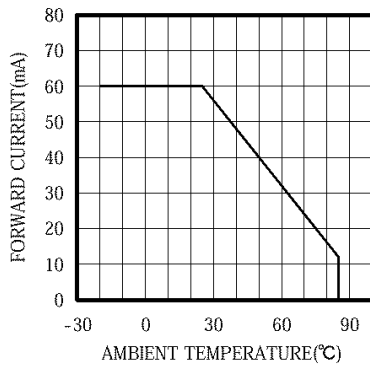

### Opto-Electrical Characteristics (Ta=25°C)

Characteristic	Symbol	Test Condition	Min	Typ	Max	Unit
Forward Voltage	V <sub>F</sub>	I <sub>F</sub> =20mA	–	1.20	1.50	V
Reverse Current	I <sub>R</sub>	V <sub>R</sub> =5V	–	–	10	μA
Power Output	P <sub>O</sub>	I <sub>F</sub> =20mA	–	4.00	–	mW
Half Intensity Beam Angle	θ	–	–	± 80°	–	deg.
Peak Wavelength	λ <sub>p</sub>	I <sub>F</sub> =20mA	–	940	–	nm
Spectral Line Half Width	Δλ	I <sub>F</sub> =20mA	–	50	–	nm
Rise Time	T <sub>r</sub>	I <sub>FP</sub> =50mA	–	1.00	–	ns
Fall Time	T <sub>f</sub>	I <sub>FP</sub> =50mA	–	1.00	–	ns
Temp Coefficient of PO	P/T	I <sub>F</sub> =10mA	–	–.50	–	%/°C
Temp Coefficient of VF	V/T	I <sub>F</sub> =10mA	–	–1.30	–	mV/°C
Junction Capacitance	C <sub>j</sub>	1 MHz, V=0V	–	20	–	pF

## MTE9040M Graphs

FORWARD I-V CHARACTERISTICS

RELATIVE POWER vs FORWARD CURRENT

RADIATION PATTERN

THERMAL DERATING CURVE

POWER OUTPUT vs TEMPERATURE  
IF=10mA

FORWARD VOLTAGE vs TEMPERATURE  
IF=10mA

SPECTRAL OUTPUT