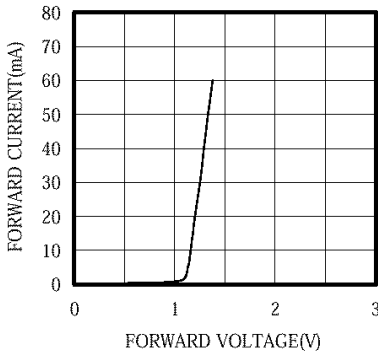

MTE9040M Graphs

FORWARD I-V CHARACTERISTICS