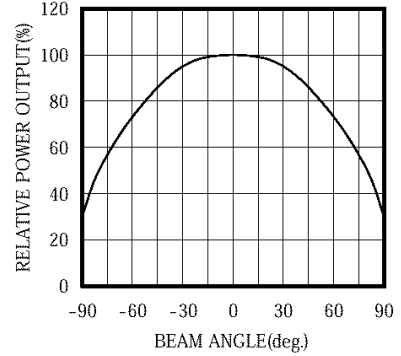

### Opto-Electrical Characteristics (Ta=25°C)

Characteristic	Symbol	Test Condition	Min	Typ	Max	Unit
Forward Voltage	V <sub>F</sub>	I <sub>F</sub> =20mA	–	1.20	1.50	V
Reverse Current	I <sub>R</sub>	V <sub>R</sub> =5V	–	–	10	μA
Power Output	P <sub>O</sub>	I <sub>F</sub> =20mA	–	4.00	–	mW
Half Intensity Beam Angle	θ	–	–	± 80°	–	deg.
Peak Wavelength	λ <sub>p</sub>	I <sub>F</sub> =20mA	–	940	–	nm
Spectral Line Half Width	Δλ	I <sub>F</sub> =20mA	–	50	–	nm
Rise Time	T <sub>r</sub>	I <sub>FP</sub> =50mA	–	1.00	–	ns
Fall Time	T <sub>f</sub>	I <sub>FP</sub> =50mA	–	1.00	–	ns
Temp Coefficient of PO	P/T	I <sub>F</sub> =10mA	–	–.50	–	%/°C
Temp Coefficient of VF	V/T	I <sub>F</sub> =10mA	–	–1.30	–	mV/°C
Junction Capacitance	C <sub>j</sub>	1 MHz, V=0V	–	20	–	pF

## MTE9040M Graphs

FORWARD I-V CHARACTERISTICS

RELATIVE POWER vs FORWARD CURRENT

RADIATION PATTERN

THERMAL DERATING CURVE

POWER OUTPUT vs TEMPERATURE  
IF=10mA

FORWARD VOLTAGE vs TEMPERATURE  
IF=10mA

SPECTRAL OUTPUT