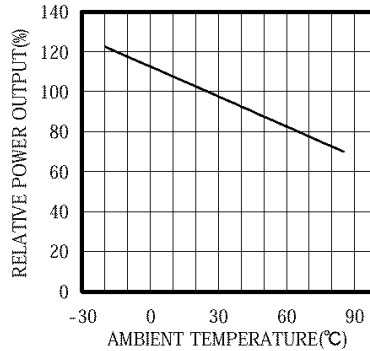

### Opto-Electrical Characteristics (Ta=25°C)

Characteristic	Symbol	Test Condition	Min	Typ	Max	Unit
Forward Voltage	V <sub>F</sub>	I <sub>F</sub> =20mA	–	1.20	1.50	V
Reverse Current	I <sub>R</sub>	V <sub>R</sub> =5V	–	–	10	μA
Power Output	P <sub>O</sub>	I <sub>F</sub> =20mA	–	4.00	–	mW
Half Intensity Beam Angle	θ	–	–	± 80°	–	deg.
Peak Wavelength	λ <sub>p</sub>	I <sub>F</sub> =20mA	–	940	–	nm
Spectral Line Half Width	Δλ	I <sub>F</sub> =20mA	–	50	–	nm
Rise Time	T <sub>r</sub>	I <sub>FP</sub> =50mA	–	1.00	–	ns
Fall Time	T <sub>f</sub>	I <sub>FP</sub> =50mA	–	1.00	–	ns
Temp Coefficient of PO	P/T	I <sub>F</sub> =10mA	–	–.50	–	%/°C
Temp Coefficient of VF	V/T	I <sub>F</sub> =10mA	–	–1.30	–	mV/°C
Junction Capacitance	C <sub>j</sub>	1 MHz, V=0V	–	20	–	pF

## MTE9040M Graphs

FORWARD I-V CHARACTERISTICS

RELATIVE POWER vs FORWARD CURRENT

RADIATION PATTERN

THERMAL DERATING CURVE

POWER OUTPUT vs TEMPERATURE  
IF=10mA

FORWARD VOLTAGE vs TEMPERATURE  
IF=10mA

SPECTRAL OUTPUT