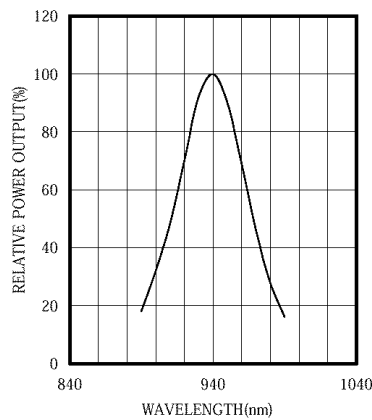

### Opto-Electrical Characteristics (Ta=25°C)

Characteristic	Symbol	Test Condition	Min	Typ	Max	Unit
Forward Voltage	V <sub>F</sub>	I <sub>F</sub> =20mA	–	1.20	1.50	V
Reverse Current	I <sub>R</sub>	V <sub>R</sub> =5V	–	–	10	μA
Power Output	P <sub>O</sub>	I <sub>F</sub> =20mA	–	4.00	–	mW
Half Intensity Beam Angle	θ	–	–	± 80°	–	deg.
Peak Wavelength	λ <sub>p</sub>	I <sub>F</sub> =20mA	–	940	–	nm
Spectral Line Half Width	Δλ	I <sub>F</sub> =20mA	–	50	–	nm
Rise Time	T <sub>r</sub>	I <sub>FP</sub> =50mA	–	1.00	–	ns
Fall Time	T <sub>f</sub>	I <sub>FP</sub> =50mA	–	1.00	–	ns
Temp Coefficient of PO	P/T	I <sub>F</sub> =10mA	–	–.50	–	%/°C
Temp Coefficient of VF	V/T	I <sub>F</sub> =10mA	–	–1.30	–	mV/°C
Junction Capacitance	C <sub>j</sub>	1 MHz, V=0V	–	20	–	pF

## MTE9040M Graphs

FORWARD I-V CHARACTERISTICS

RELATIVE POWER vs FORWARD CURRENT

RADIATION PATTERN

THERMAL DERATING CURVE

POWER OUTPUT vs TEMPERATURE  
IF=10mA

FORWARD VOLTAGE vs TEMPERATURE  
IF=10mA

SPECTRAL OUTPUT