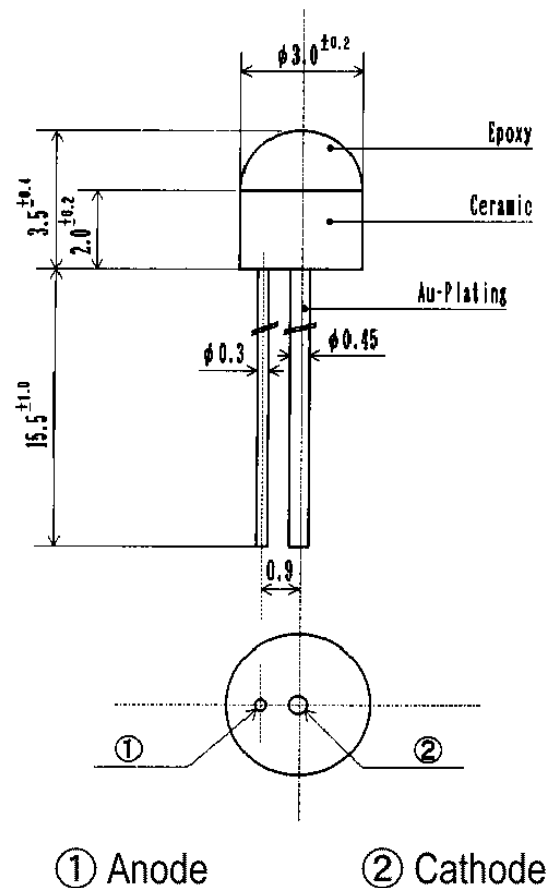

### Opto-Electrical Characteristics (Ta=25°C)

Characteristic	Symbol	Test Condition	Min	Typ	Max	Unit
Forward Voltage	V <sub>F</sub>	I <sub>F</sub> =20mA	–	1.20	1.50	V
Reverse Current	I <sub>R</sub>	V <sub>R</sub> =5V	–	–	10	μA
Power Output	P <sub>O</sub>	I <sub>F</sub> =20mA	–	4.00	–	mW
Half Intensity Beam Angle	θ	–	–	± 80°	–	deg.
Peak Wavelength	λ <sub>p</sub>	I <sub>F</sub> =20mA	–	940	–	nm
Spectral Line Half Width	Δλ	I <sub>F</sub> =20mA	–	50	–	nm
Rise Time	T <sub>r</sub>	I <sub>FP</sub> =50mA	–	1.00	–	ns
Fall Time	T <sub>f</sub>	I <sub>FP</sub> =50mA	–	1.00	–	ns
Temp Coefficient of PO	P/T	I <sub>F</sub> =10mA	–	–.50	–	%/°C
Temp Coefficient of VF	V/T	I <sub>F</sub> =10mA	–	–1.30	–	mV/°C
Junction Capacitance	C <sub>j</sub>	1 MHz, V=0V	–	20	–	pF