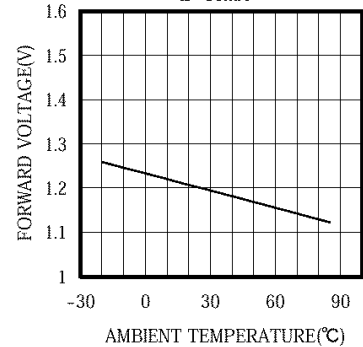

### Opto-Electrical Characteristics (Ta=25°C)

Characteristic	Symbol	Test Condition	Min	Typ	Max	Unit
Forward Voltage	V <sub>F</sub>	I <sub>F</sub> =20mA	–	1.20	1.50	V
Reverse Current	I <sub>R</sub>	V <sub>R</sub> =5V	–	–	10	μA
Power Output	P <sub>O</sub>	I <sub>F</sub> =20mA	–	4.00	–	mW
Half Intensity Beam Angle	θ	–	–	± 80°	–	deg.
Peak Wavelength	λ <sub>p</sub>	I <sub>F</sub> =20mA	–	940	–	nm
Spectral Line Half Width	Δλ	I <sub>F</sub> =20mA	–	50	–	nm
Rise Time	T <sub>r</sub>	I <sub>FP</sub> =50mA	–	1.00	–	ns
Fall Time	T <sub>f</sub>	I <sub>FP</sub> =50mA	–	1.00	–	ns
Temp Coefficient of PO	P/T	I <sub>F</sub> =10mA	–	–.50	–	%/°C
Temp Coefficient of VF	V/T	I <sub>F</sub> =10mA	–	–1.30	–	mV/°C
Junction Capacitance	C <sub>j</sub>	1 MHz, V=0V	–	20	–	pF

## MTE9040M Graphs

FORWARD I-V CHARACTERISTICS

RELATIVE POWER vs FORWARD CURRENT

RADIATION PATTERN

THERMAL DERATING CURVE

POWER OUTPUT vs TEMPERATURE  
IF=10mA

FORWARD VOLTAGE vs TEMPERATURE  
IF=10mA

SPECTRAL OUTPUT