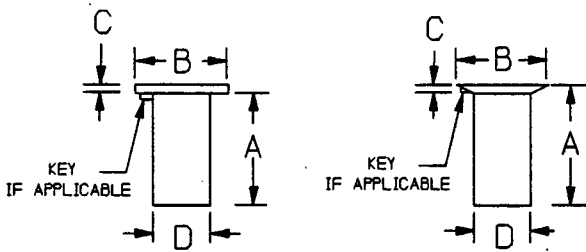

# Blind Rivet Nuts

Rivnut Installation Tool

part numbers

C845-440  
C845-632  
C845-1032  
C845-428

Top quality—all metal comes with hex key

Basic #  
NAS1329, Protruding Flathead  
NAS1330, Countersunk Head

Material  
A- Aluminum  
C- Corrosion Resistant Steel  
H- Alloy Steel, Cadmium Plated  
S- Carbon Steel, Cadmium Plated

NAS1329 A 06 K 75

Maximum Grip length  
See chart for selection of this #

Thread Size  
06- 6-32 threads  
08- 8-32 threads  
3 - 10-32 threads  
4 - 1/4-28 threads

Design Details  
K- Keyed with an open end  
- - No key, open end  
KB- Keyed with a closed end

For Equivilant BF Goodrich and MS part numbers see next page.

These are not exact dimensions

First # Basic #	Second # Thread Size	Last # Max Grip	Grip Range		Dimensions				Installation Drill Size
			MIN	MAX	A *	B	C	D	
NAS1329- Protruding flathead	(06) or (08)	75	.010	.075	.438	.325, (06)	.032	.189, (06)	#12, (06)
		120	.075	.120	.500				
		160	.120	.160	.500	.357, (08)		.221, (08)	#2, (08)
		200	.160	.200	.625				
		240	.200	.240	.625				
NAS1329- Protruding flathead	(3)	80	.010	.080	.531	.406	.038	.250	Letter "E"
		130	.080	.130	.594				
		180	.130	.180	.641				
		230	.180	.230	.703				
		280	.230	.280	.750				
NAS1329- Protruding flathead	(4)	80	.020	.080	.625	.475	.058	.332	Letter "Q"
		140	.080	.140	.687				
		200	.140	.200	.750				
		260	.200	.260	.812				
		320	.260	.320	.875				
NAS1330- Countersunk Head	(06) or (08)	106	.065	.106	.500	.323, (06)	.063	.189, (06)	#12, (06)
		161	.106	.161	.500				
		201	.161	.201	.562	.355, (08)		.221, (08)	#2, (08)
		241	.201	.241	.625				
		281	.241	.281	.687				
NAS1330- Countersunk Head	(3)	116	.065	.116	.578	.391	.065	.250	Letter "E"
		166	.116	.166	.625				
		216	.166	.216	.687				
		266	.216	.266	.734				
		316	.266	.316	.781				
NAS1330- Countersunk Head	(4)	151	.089	.151	.687	.529	.089	.332	Letter "Q"
		211	.151	.211	.750				
		271	.211	.271	.812				
		331	.271	.331	.875				
		391	.331	.391	.937				