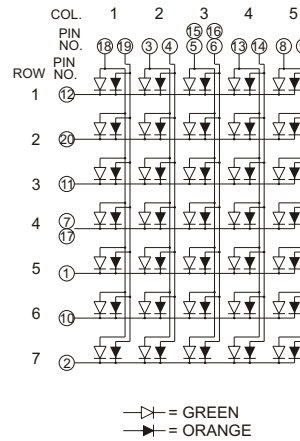

PACKAGE DIMENSION

INTERNAL CIRCUIT DIAGRAM

NFM-20571 Series

NFM-20571Ax

NFM-20571Bx

NFM-20571 Series

NFM-20571AEG

NFM-20571BEG

⏏ = GREEN
⏏ = ORANGE

⏏ = GREEN
⏏ = ORANGE

NFM-20571 Series

NFM-20571CEG

NFM-20571DEG

⏏ = GREEN 9 NO CONNECT
⏏ = ORANGE

⏏ = GREEN 9 NO CONNECT
⏏ = ORANGE