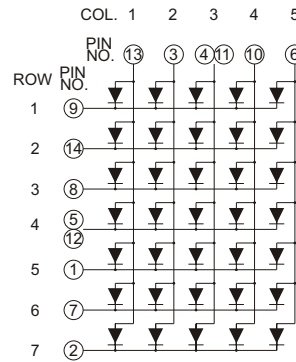

PACKAGE DIMENSION

INTERNAL CIRCUIT DIAGRAM

NFM-20571 Series

NFM-20571Ax

NFM-20571Bx

NFM-20571 Series

NFM-20571AEG

NFM-20571BEG

⏏ = GREEN
⏏ = ORANGE

⏏ = GREEN
⏏ = ORANGE

NFM-20571 Series

NFM-20571CEG

NFM-20571DEG

⏏ = GREEN 9 NO CONNECT
⏏ = ORANGE

⏏ = GREEN 9 NO CONNECT
⏏ = ORANGE