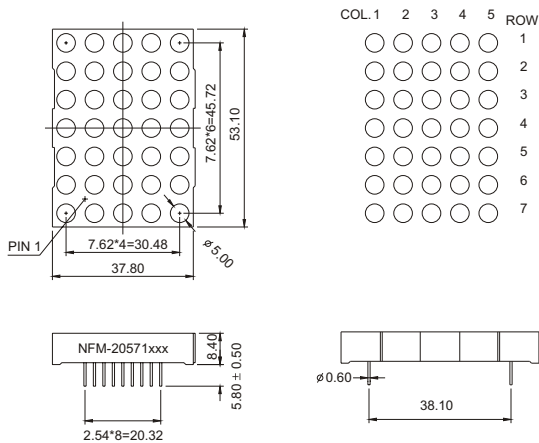

PACKAGE DIMENSION

INTERNAL CIRCUIT DIAGRAM

NFM-20571 Series

NFM-20571Ax

NFM-20571Bx

NFM-20571 Series

NFM-20571AEG

NFM-20571BEG

⏏ = GREEN
⏏ = ORANGE

⏏ = GREEN
⏏ = ORANGE

NFM-20571 Series

NFM-20571CEG

NFM-20571DEG

⏏ = GREEN 9 NO CONNECT
⏏ = ORANGE

⏏ = GREEN 9 NO CONNECT
⏏ = ORANGE