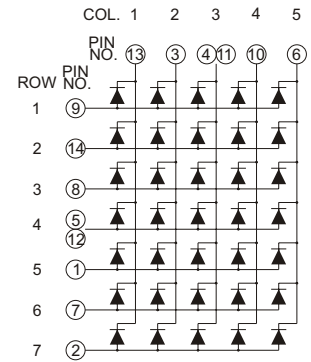

PACKAGE DIMENSION

INTERNAL CIRCUIT DIAGRAM

NFM-20571 Series

NFM-20571Ax

NFM-20571Bx

NFM-20571 Series

NFM-20571AEG

NFM-20571BEG

⏏ = GREEN
⏏ = ORANGE

⏏ = GREEN
⏏ = ORANGE

NFM-20571 Series

NFM-20571CEG

NFM-20571DEG

⏏ = GREEN 9 NO CONNECT
⏏ = ORANGE

⏏ = GREEN 9 NO CONNECT
⏏ = ORANGE