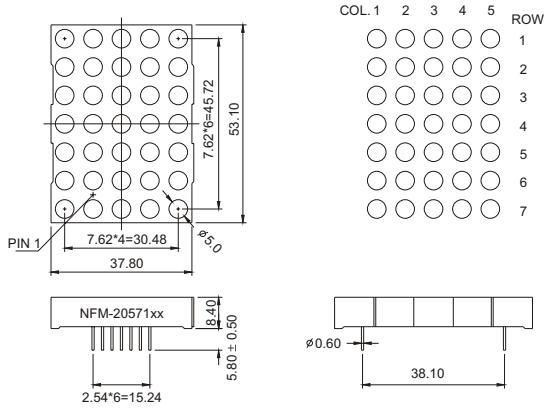

PACKAGE DIMENSION

INTERNAL CIRCUIT DIAGRAM

NFM-20571 Series

NFM-20571Ax

NFM-20571Bx

NFM-20571 Series

NFM-20571AEG

NFM-20571BEG

⏏ = GREEN
⏏ = ORANGE

⏏ = GREEN
⏏ = ORANGE

NFM-20571 Series

NFM-20571CEG

NFM-20571DEG

⏏ = GREEN 9 NO CONNECT
⏏ = ORANGE

⏏ = GREEN 9 NO CONNECT
⏏ = ORANGE