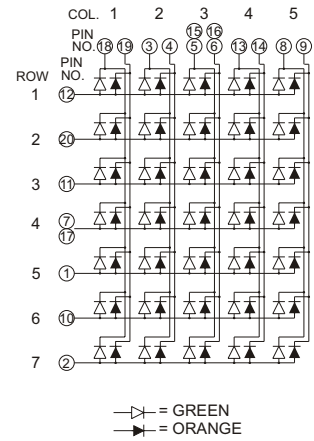

PACKAGE DIMENSION

INTERNAL CIRCUIT DIAGRAM

NFM-20571 Series

NFM-20571Ax

NFM-20571Bx

NFM-20571 Series

NFM-20571AEG

NFM-20571BEG

⏏ = GREEN
⏏ = ORANGE

⏏ = GREEN
⏏ = ORANGE

NFM-20571 Series

NFM-20571CEG

NFM-20571DEG

⏏ = GREEN 9 NO CONNECT
⏏ = ORANGE

⏏ = GREEN 9 NO CONNECT
⏏ = ORANGE