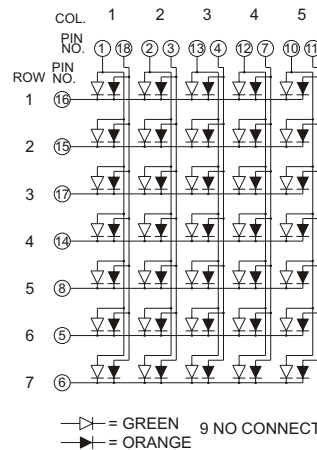

PACKAGE DIMENSION

INTERNAL CIRCUIT DIAGRAM

NFM-20571 Series

NFM-20571Ax

NFM-20571Bx

NFM-20571 Series

NFM-20571AEG

NFM-20571BEG

⏏ = GREEN
⏏ = ORANGE

⏏ = GREEN
⏏ = ORANGE

NFM-20571 Series

NFM-20571CEG

NFM-20571DEG

⏏ = GREEN 9 NO CONNECT
⏏ = ORANGE

⏏ = GREEN 9 NO CONNECT
⏏ = ORANGE