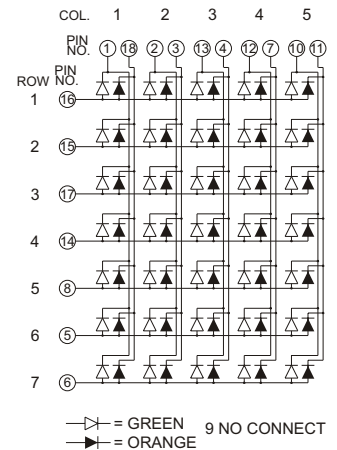

⏏ = GREEN
⏏ = ORANGE

⏏ = GREEN
⏏ = ORANGE

NFM-20571 Series

NFM-20571CEG

NFM-20571DEG

⏏ = GREEN 9 NO CONNECT
⏏ = ORANGE

⏏ = GREEN 9 NO CONNECT
⏏ = ORANGE