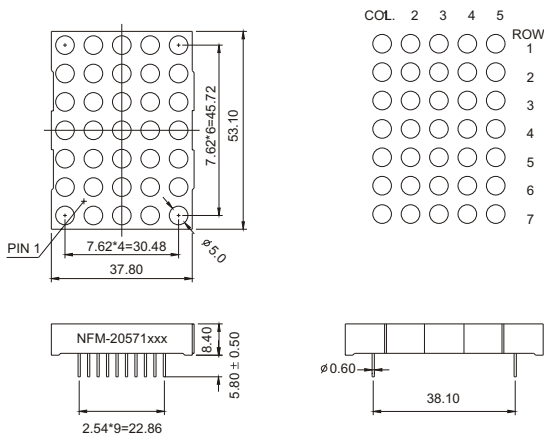

PACKAGE DIMENSION

INTERNAL CIRCUIT DIAGRAM

NFM-20571 Series

NFM-20571Ax

NFM-20571Bx

NFM-20571 Series

NFM-20571AEG

NFM-20571BEG

⏏ = GREEN
⏏ = ORANGE

⏏ = GREEN
⏏ = ORANGE

NFM-20571 Series

NFM-20571CEG

NFM-20571DEG

⏏ = GREEN 9 NO CONNECT
⏏ = ORANGE

⏏ = GREEN 9 NO CONNECT
⏏ = ORANGE