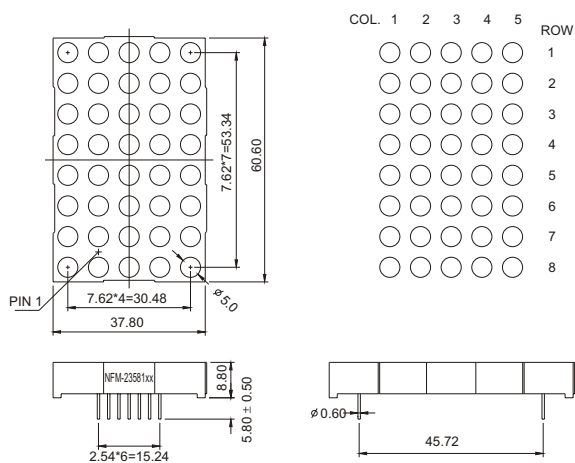

PACKAGE DIMENSION

INTERNAL CIRCUIT DIAGRAM

NFM-20571 Series

NFM-20571ARGB

NFM-20571BRGB

NFM-23581 Series

NFM-23581Ax

NFM-23581Bx