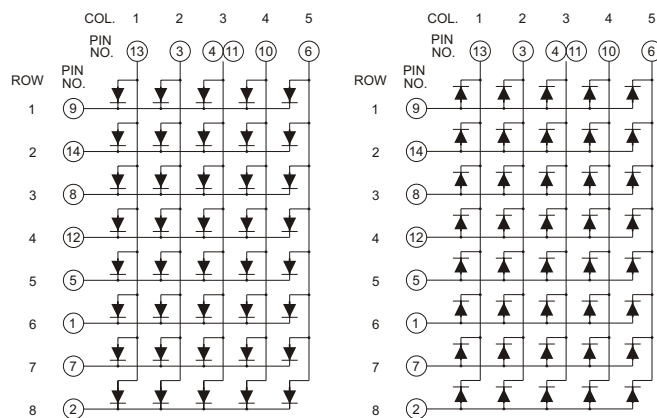

PACKAGE DIMENSION

INTERNAL CIRCUIT DIAGRAM

NFM-20571 Series

NFM-20571ARGB

NFM-20571BRGB

NFM-23581 Series

NFM-23581Ax

NFM-23581Bx