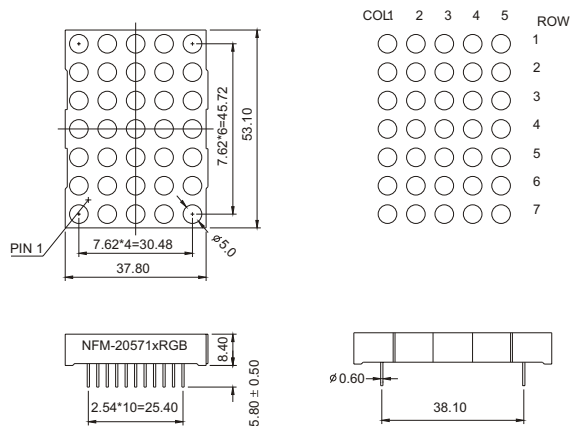

PACKAGE DIMENSION

INTERNAL CIRCUIT DIAGRAM

NFM-20571 Series

NFM-20571ARGB

NFM-20571BRGB

NFM-23581 Series

NFM-23581Ax

NFM-23581Bx