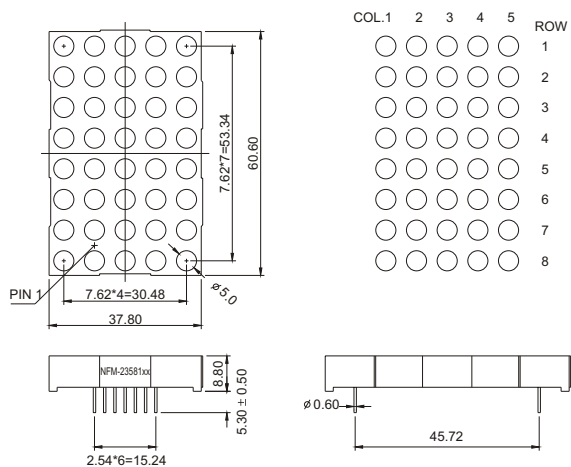

NFM-23581 Series