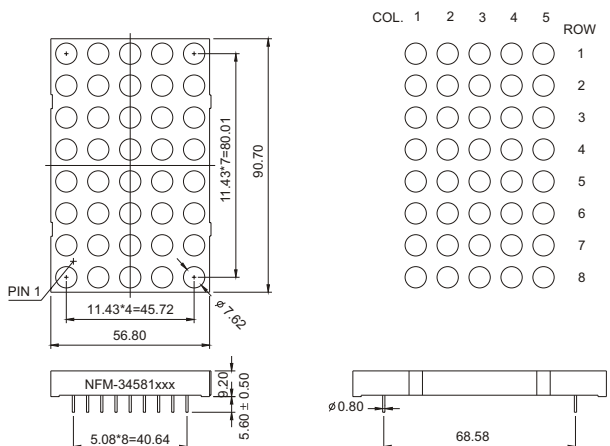

NFM-34581 Series