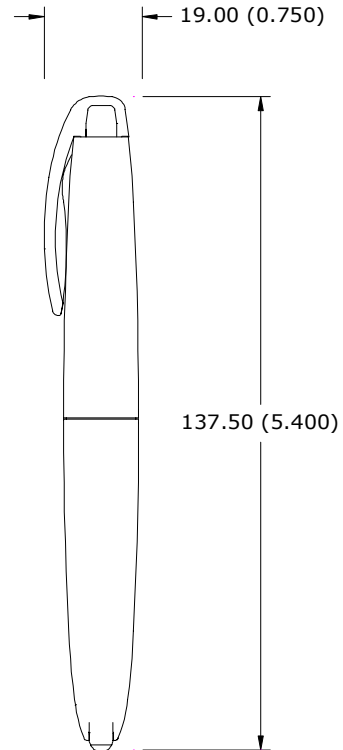

P211
Penlight

Specifications

- Designation:** Eveready Flashlight
- Power Source:** Two AAA Size Batteries (ANSI/NEDA 24 Series)
- Lamp:** No. T1-3/4 (Rated at 2.4V, 0.275A)
- Lamp Life:** Rated at 10 Hours
- Lamp Output:** Rated at 5.5 Lumens
- Typical Weight:** 8.8 grams (0.3 oz.) (without batteries)

Features

- Strong, Lightweight Aluminum
- Pocket Clip
- Twist On/Off

Physical Dimensions
mm (inches)

Typical Battery Service

275 mA Continuous
at 21°C (70°F)

Typical Battery Service to 0.9V (per battery) at 21°C (70°F)

<u>Schedule</u>	<u>Battery Type</u>	<u>Hours (ON Time)</u>
275 mA Continuous	1212	0.8
275 mA Continuous	A92	2.0

Important Notice

This datasheet contains information specific to flashlights manufactured at the time of its publication.