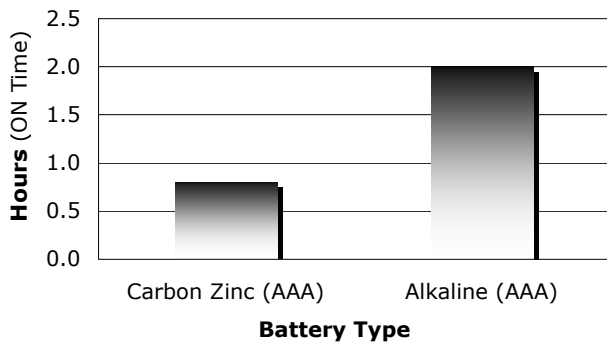

P211
Penlight

Specifications

- Designation:** Eveready Flashlight
- Power Source:** Two AAA Size Batteries (ANSI/NEDA 24 Series)
- Lamp:** No. T1-3/4 (Rated at 2.4V, 0.275A)
- Lamp Life:** Rated at 10 Hours
- Lamp Output:** Rated at 5.5 Lumens
- Typical Weight:** 8.8 grams (0.3 oz.) (without batteries)

Features

- Strong, Lightweight Aluminum
- Pocket Clip
- Twist On/Off

Physical Dimensions
mm (inches)

Typical Battery Service

275 mA Continuous
at 21°C (70°F)

Typical Battery Service to 0.9V (per battery) at 21°C (70°F)