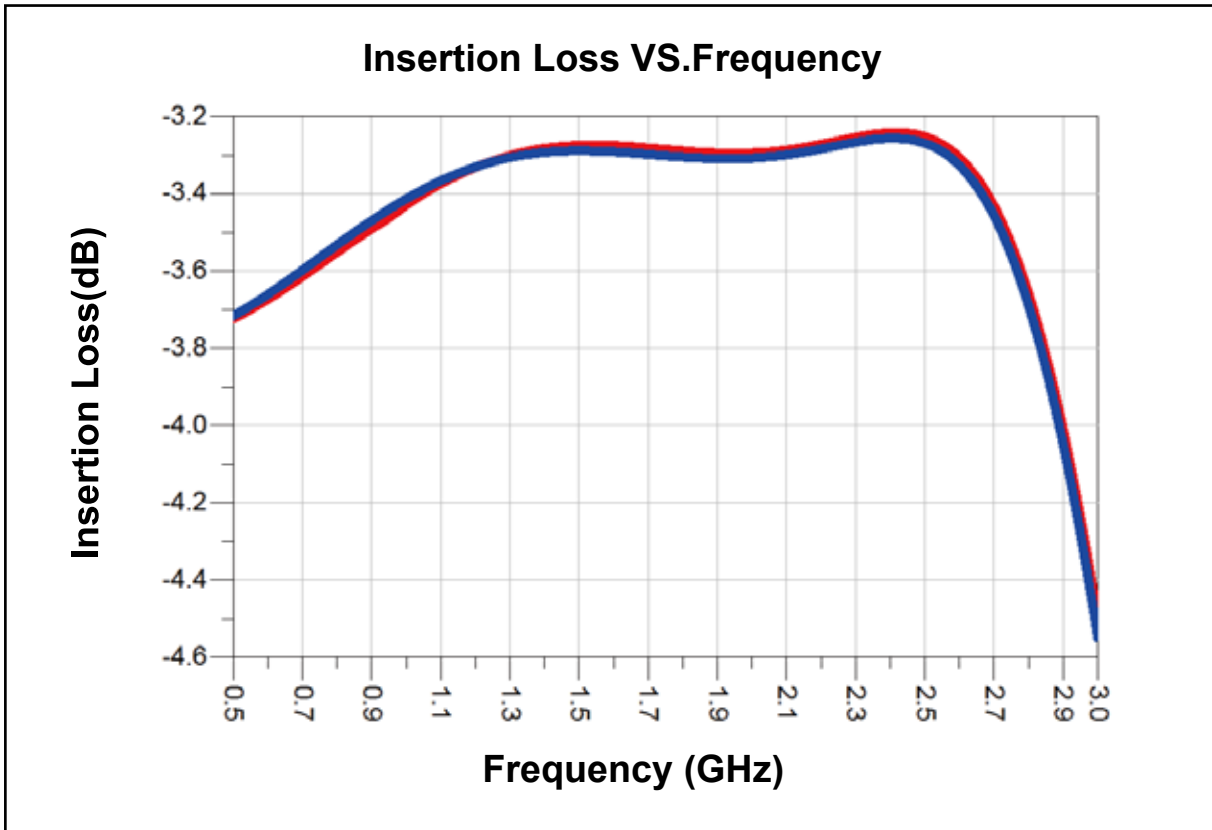

## PD1700U03W

Power Divider/Combiner

2-Way 0° 50Ω 0.6-2.9 GHz

**Yantel**  
Key Patents Lead Microwave Tech