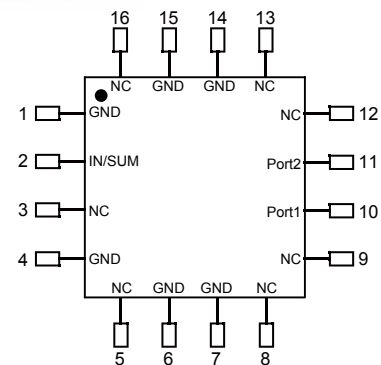

Data Sheet

PD1700U03W

Power Divider/Combiner

2-Way 0° 50Ω 0.6-2.9 GHz

Yantel
Key Patents Lead Microwave Tech

Features

1. Small Size (3×3mm DFN package)
   - No need external 100 Ω resistor
   - Very Low Loss
   - Tight Amplitude Balance
   - High Isolation
   - Low VSWR
   - Good Repeatability
   - Tape & Reel
   - Operating Temperature -40 ~85
2. Power handling
- 2.0 Watts as a divider
  - 1.0Watts as a combiner

Applications

- Wireless communications
- WLAN / WiMax
- SAT Radio
- ISM band instrument
- Information System for Automotive Safety

TOP VIEW

Electrical Specifications at 25° C

Part No.	Freq. Range (MHz) FL~FU	Total Loss (dB)		Amplitude unbalance (dB)	Phase unbalance (deg.)	Isolation (dB)	VSWR(:1)		
		OUT1	OUT2				IN	OUT1	OUT2
PD1700 U03W	600	3.66	3.67	0.01	0.08	9.82	1.65	1.19	1.19
	690	3.60	3.62	0.02	0.12	10.51	1.57	1.13	1.13
	880	3.48	3.50	0.02	0.23	11.36	1.41	1.10	1.11
	960	3.43	3.46	0.03	0.24	11.47	1.34	1.14	1.14
	1070	3.38	3.39	0.01	0.28	11.51	1.34	1.14	1.15
	1260	3.31	3.31	0	0.32	11.75	1.13	1.32	1.33
	1450	3.29	3.28	0.01	0.30	12.79	1.14	1.36	1.37
	1550	3.29	3.27	0.02	0.28	13.37	1.19	1.36	1.37
	1640	3.29	3.28	0.02	0.25	14.74	1.23	1.35	1.35
	1740	3.30	3.28	0.02	0.23	15.98	1.28	1.31	1.32
	1830	3.31	3.29	0.02	0.22	17.05	1.31	1.28	1.28
	1960	3.31	3.30	0.01	0.21	18.29	1.34	1.21	1.22
	2020	3.31	3.29	0.02	0.21	18.68	1.34	1.17	1.18
	2150	3.29	3.28	0.01	0.23	19.16	1.31	1.08	1.09
	2210	3.28	3.27	0.01	0.24	19.31	1.28	1.04	1.05
	2400	3.26	3.24	0.02	0.29	20.46	1.18	1.14	1.13
2700	3.46	3.43	0.03	0.40	27.83	1.50	1.61	1.59	
2900	4.05	4.01	0.04	0.49	22.28	2.25	2.11	2.08	

Yantel Corporation

Add : 3F, Building 3, Southern District 2 of Zhongguan Honghualing Industrial Park, Xili, Nanshan, Shenzhen, China

Tel : 86-755-8355-1886 Fax : 86-755-8355-2533

For detailed performance specs & shopping online see Yantel web site : www.yantel-corp.com