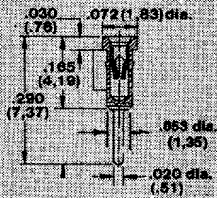

SKETCH 1

SKETCH 2

SKETCH 3

Plating: Table gives plating specifications by Termination Type and suffix Part Numbering of products using collet style pins.

Termination Type	Part No. Suffix	Specifications
Solder Tail	-10T	Contact: 100μ (2,54μm) tin minimum per MIL-T-10727 over 50μ (1,27μm) nickel per QQN-290. Body: 200μ (5,08μm) tin per MIL-T-10727 over 100μ (2,54μm) nickel per QQN-290.
	-10	Contact: 10μ (0,254μm) gold minimum per MIL-G-45204 over 50μ (1,27μm) nickel per QQN-290. Body: 200μ (5,08μm) tin per MIL-T-10727 over 100μ (2,54μm) nickel per QQN-290.
	-10H	Contact: 30μ (0,76μm) gold minimum per MIL-G-45204 over 50μ (1,27μm) nickel per QQN-290. Body: 200μ (5,08μm) tin per MIL-T-10727 over 100μ (2,54μm) nickel per QQN-290.
	-11	Contact: 10μ (0,254μm) gold minimum per MIL-G-45204 over 50μ (1,27μm) nickel per QQN-290. Body: 10μ (0,254μm) gold minimum per MIL-G-45204 over 100μ (2,54μm) nickel per QQN-290.
	-11H	Contact: 30μ (0,76μm) gold minimum per MIL-G-45204 over 50μ (1,27μm) nickel per QQN-290. Body: 10μ (0,254μm) gold minimum per MIL-G-45204 over 100μ (2,54μm) nickel per QQN-290.
Wire Wrap	-30	Contact: 30μ (0,76μm) gold minimum per MIL-G-45204 over 50μ (1,27μm) nickel per QQN-290. Body: 200μ (5,08μm) tin per MIL-T-10727 over 100μ (2,54μm) nickel per QQN-290.
	-20	Contact: 30μ (0,76μm) gold minimum per MIL-G-45204 over 50μ (1,27μm) nickel per QQN-290. Body: 200μ (5,08μm) tin per MIL-T-10727 over 100μ (2,54μm) nickel per QQN-290.
	-31	Contact: 30μ (0,76μm) gold minimum per MIL-G-45204 over 50μ (1,27μm) nickel per QQN-290. Body: 10μ (0,254μm) gold minimum per MIL-G-45204 over 100μ (2,54μm) nickel per QQN-290.
	-21	Contact: 30μ (0,76μm) gold minimum per MIL-G-45204 over 50μ (1,27μm) nickel per QQN-290. Body: 10μ (0,254μm) gold minimum per MIL-G-45204 over 100μ (2,54μm) nickel per QQN-290.