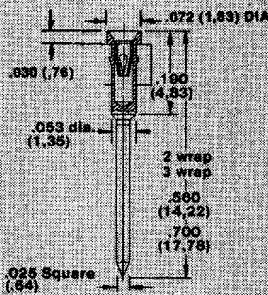

SKETCH 1

SKETCH 2

SKETCH 3

Plating: Table gives plating specifications by Termination Type and suffix Part Numbering of products using collet style pins.

Termination Type	Part No. Suffix	Specifications
Solder Tail	-10T	Contact: 100μ (2,54μm) tin minimum per MIL-T-10727 over 50μ (1,27μm) nickel per QQN-290. Body: 200μ (5,08μm) tin per MIL-T-10727 over 100μ (2,54μm) nickel per QQN-290.
	-10	Contact: 10μ (0,254μm) gold minimum per MIL-G-45204 over 50μ (1,27μm) nickel per QQN-290. Body: 200μ (5,08μm) tin per MIL-T-10727 over 100μ (2,54μm) nickel per QQN-290.
	-10H	Contact: 30μ (0,76μm) gold minimum per MIL-G-45204 over 50μ (1,27μm) nickel per QQN-290. Body: 200μ (5,08μm) tin per MIL-T-10727 over 100μ (2,54μm) nickel per QQN-290.
	-11	Contact: 10μ (0,254μm) gold minimum per MIL-G-45204 over 50μ (1,27μm) nickel per QQN-290. Body: 10μ (0,254μm) gold minimum per MIL-G-45204 over 100μ (2,54μm) nickel per QQN-290.
	-11H	Contact: 30μ (0,76μm) gold minimum per MIL-G-45204 over 50μ (1,27μm) nickel per QQN-290. Body: 10μ (0,254μm) gold minimum per MIL-G-45204 over 100μ (2,54μm) nickel per QQN-290.
Wire Wrap	-30	Contact: 30μ (0,76μm) gold minimum per MIL-G-45204 over 50μ (1,27μm) nickel per QQN-290. Body: 200μ (5,08μm) tin per MIL-T-10727 over 100μ (2,54μm) nickel per QQN-290.
	-20	Contact: 30μ (0,76μm) gold minimum per MIL-G-45204 over 50μ (1,27μm) nickel per QQN-290. Body: 200μ (5,08μm) tin per MIL-T-10727 over 100μ (2,54μm) nickel per QQN-290.
	-31	Contact: 30μ (0,76μm) gold minimum per MIL-G-45204 over 50μ (1,27μm) nickel per QQN-290. Body: 10μ (0,254μm) gold minimum per MIL-G-45204 over 100μ (2,54μm) nickel per QQN-290.
	-21	Contact: 30μ (0,76μm) gold minimum per MIL-G-45204 over 50μ (1,27μm) nickel per QQN-290. Body: 10μ (0,254μm) gold minimum per MIL-G-45204 over 100μ (2,54μm) nickel per QQN-290.