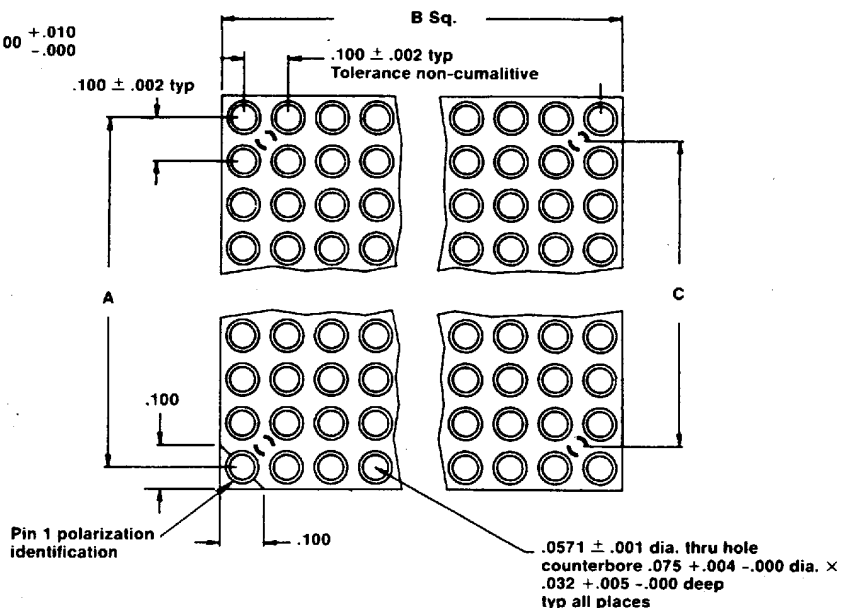

ARIES®
ELECTRONICS, INC.

NOTES:

1. All ctr dimensions are to be centered within .002 of true centerline.
2. Material is to be black, glass filled thermoplastic polyester, UL94V0 rated.

Optional Four Stand-Off Posts
.085 deep x .045 dia.
Consult factory.