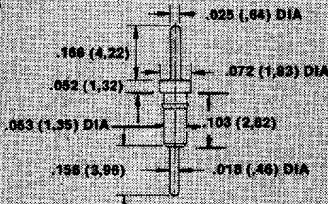

SKETCH 1

SKETCH 2

SKETCH 3

Plating: Table gives plating specifications by Termination Type and suffix Part Numbering of products using collet style pins.

Termination Type	Part No. Suffix	Specifications
Solder Tail	-10T	Contact: 100μ (2,54μm) tin minimum per MIL-T-10727 over 50μ (1,27μm) nickel per QQN-290. Body: 200μ (5,08μm) tin per MIL-T-10727 over 100μ (2,54μm) nickel per QQN-290.
	-10	Contact: 10μ (0,254μm) gold minimum per MIL-G-45204 over 50μ (1,27μm) nickel per QQN-290. Body: 200μ (5,08μm) tin per MIL-T-10727 over 100μ (2,54μm) nickel per QQN-290.
	-10H	Contact: 30μ (0,76μm) gold minimum per MIL-G-45204 over 50μ (1,27μm) nickel per QQN-290. Body: 200μ (5,08μm) tin per MIL-T-10727 over 100μ (2,54μm) nickel per QQN-290.
	-11	Contact: 10μ (0,254μm) gold minimum per MIL-G-45204 over 50μ (1,27μm) nickel per QQN-290. Body: 10μ (0,254μm) gold minimum per MIL-G-45204 over 100μ (2,54μm) nickel per QQN-290.
	-11H	Contact: 30μ (0,76μm) gold minimum per MIL-G-45204 over 50μ (1,27μm) nickel per QQN-290. Body: 10μ (0,254μm) gold minimum per MIL-G-45204 over 100μ (2,54μm) nickel per QQN-290.
Wire Wrap	-30	Contact: 30μ (0,76μm) gold minimum per MIL-G-45204 over 50μ (1,27μm) nickel per QQN-290. Body: 200μ (5,08μm) tin per MIL-T-10727 over 100μ (2,54μm) nickel per QQN-290.
	-20	Contact: 30μ (0,76μm) gold minimum per MIL-G-45204 over 50μ (1,27μm) nickel per QQN-290. Body: 200μ (5,08μm) tin per MIL-T-10727 over 100μ (2,54μm) nickel per QQN-290.
	-31	Contact: 30μ (0,76μm) gold minimum per MIL-G-45204 over 50μ (1,27μm) nickel per QQN-290. Body: 10μ (0,254μm) gold minimum per MIL-G-45204 over 100μ (2,54μm) nickel per QQN-290.
	-21	Contact: 30μ (0,76μm) gold minimum per MIL-G-45204 over 50μ (1,27μm) nickel per QQN-290. Body: 10μ (0,254μm) gold minimum per MIL-G-45204 over 100μ (2,54μm) nickel per QQN-290.