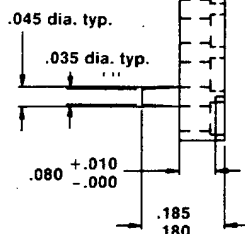

ARIES®
ELECTRONICS, INC.

NOTES:

1. All ctr dimensions are to be centered within .002 of true centerline.
2. Material is to be black, glass filled thermoplastic polyester, UL94V0 rated.

Optional Four Stand-Off Posts
.085 deep x .045 dia.
Consult factory.