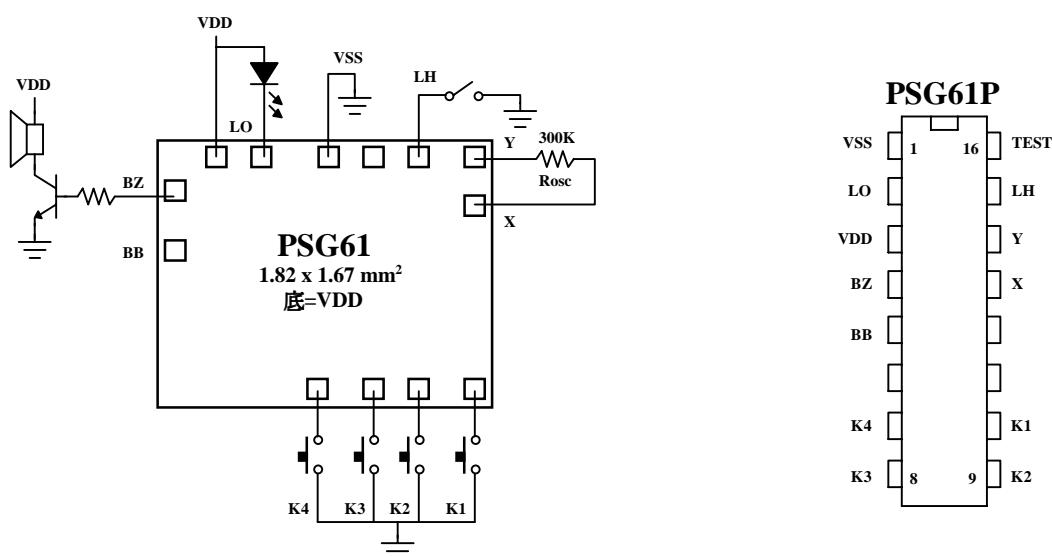

APPLICATION DIAGRAM 参考电路图

*All specs and applications shown above subject to change without prior notice.

(以上电路及规格仅供参考,本公司得径行修正)