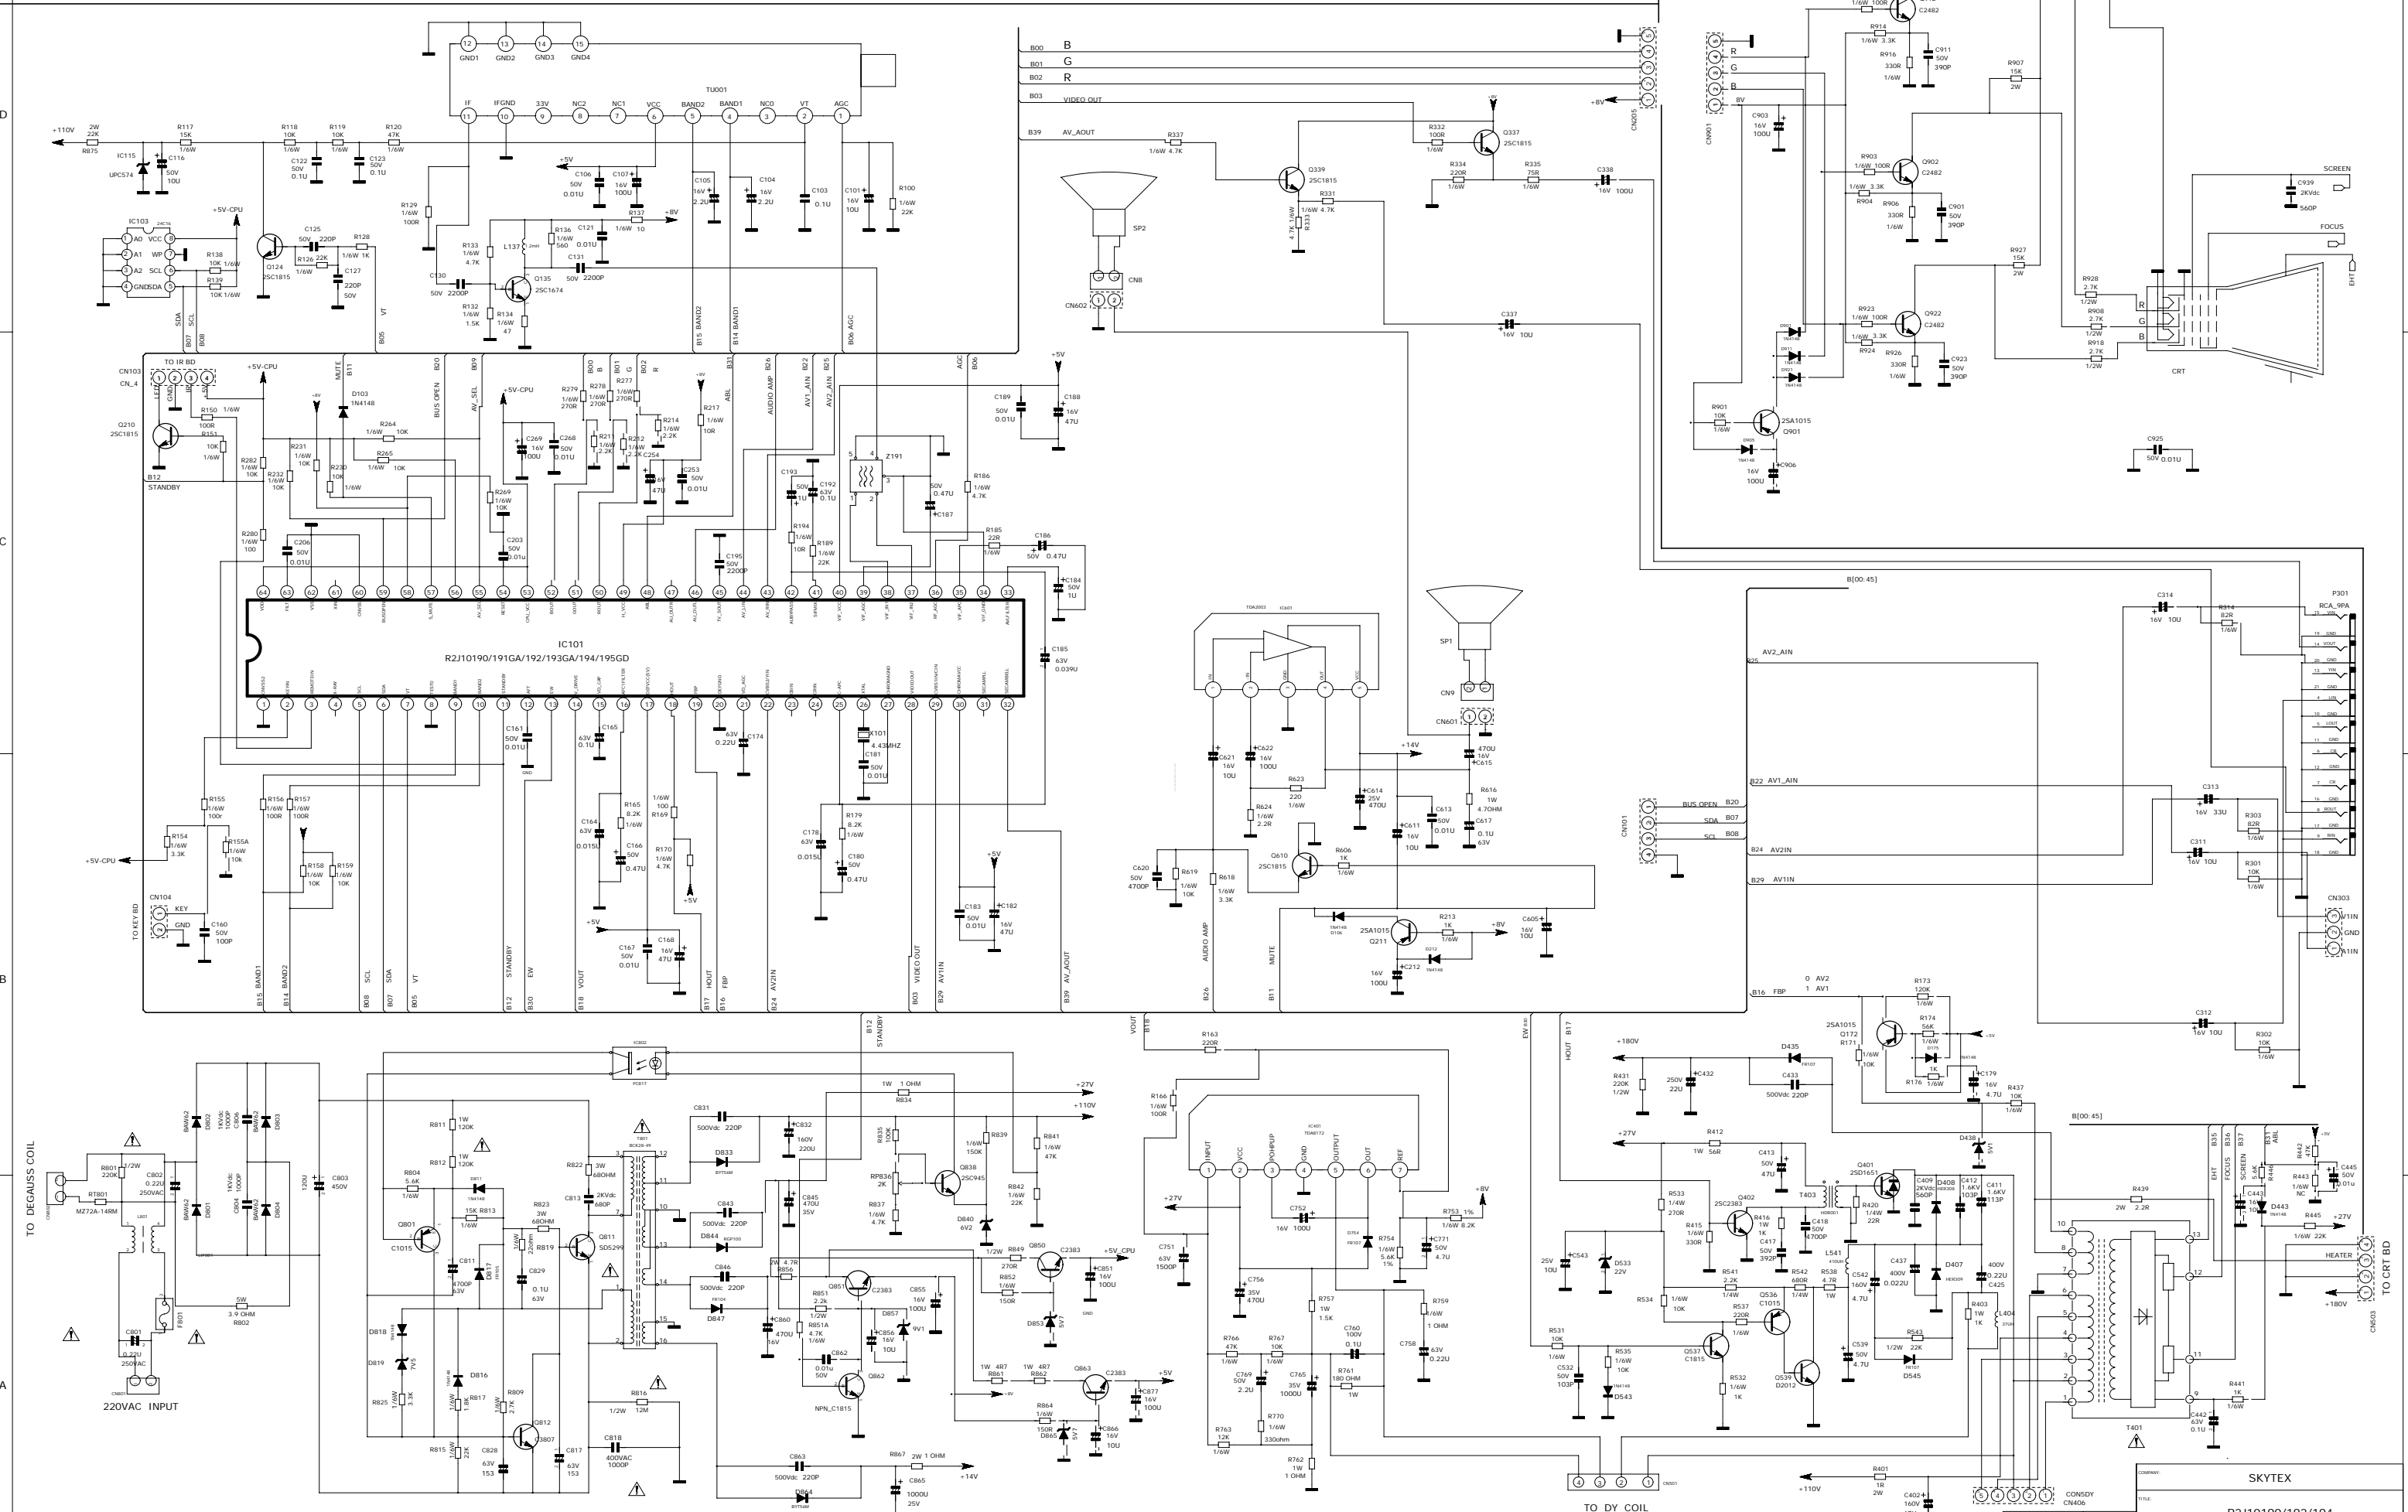

# 14" 21" SKYTEX COLOR TV BASIC SCHEMATIC DIAGRAM

REV	DESCRIPTION	DATE

郑州三彩电子科技有限公司

此电路图仅供参考，如有更改，恕不另行通知

SKYTEX		R2J10190/192/194	
DATE: 20071116	REV: 1.0	CODE: A0	SIZE: 20071116
CHECKED: HIBER	DATE: 20071116	QUALITY CONTROL: <OC By>	DATE: <OC Date>
RELEASED: <Release By>	DATE: <Release Date>	SCALE: <Scale>	SHEET: 1r 1