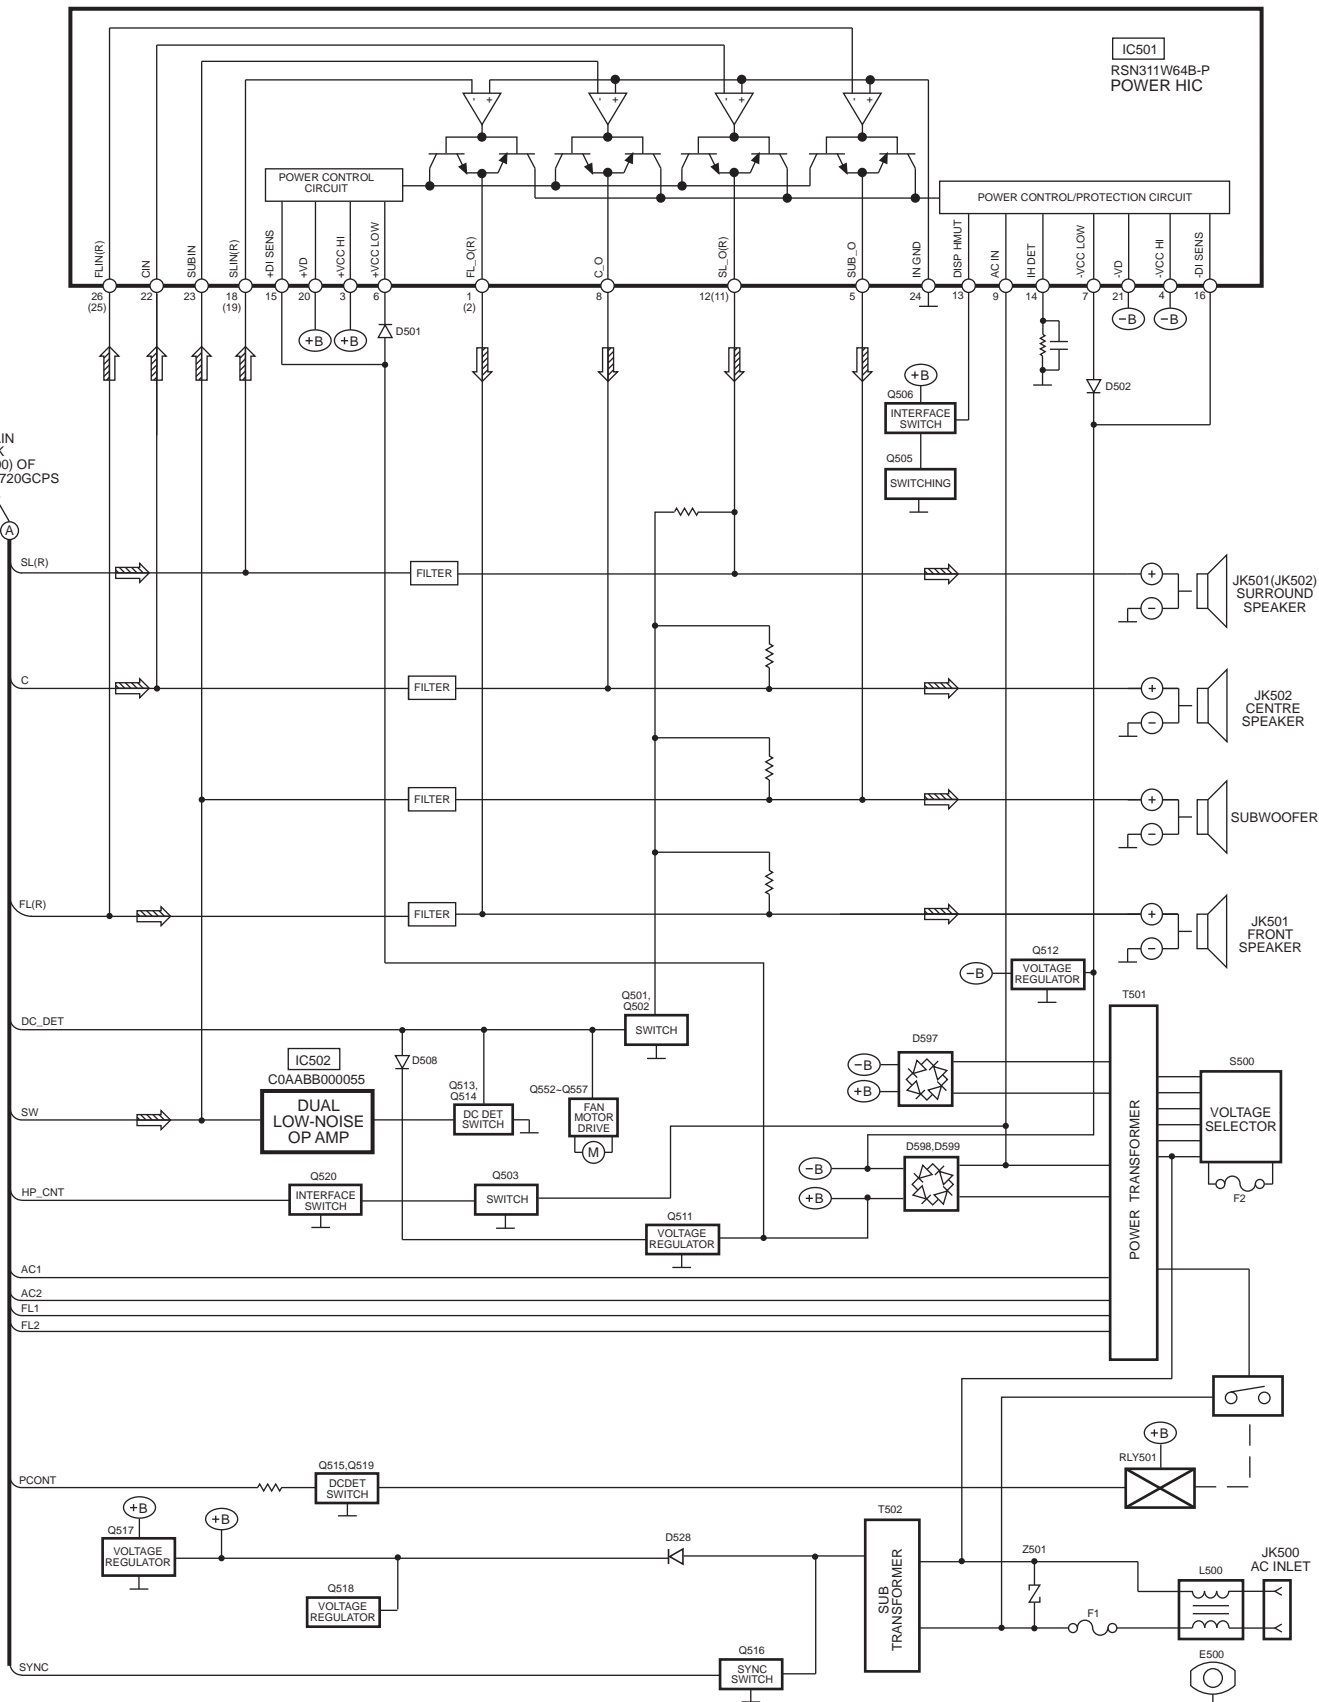

IC501  
RSN311W64B-P  
POWER HIC

POWER CONTROL CIRCUIT

POWER CONTROL/PROTECTION CIRCUIT

TO MAIN BLOCK (JK2000) OF SA-HT720GCPS

SIGNAL LINES