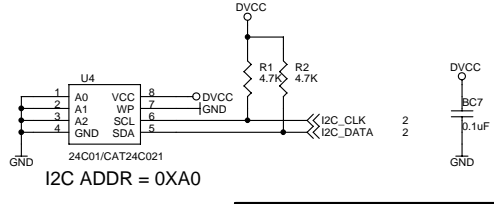

Power Bead > 2A, RAC@100 MHz = 70 ohm, RDC(max)= 0.4 ohm

SUNPLUS

POWER & CONNECTOR

Document Number: **8202L-16-64M-SY-128-0-C**

Date: Monday, January 22, 2007 Sheet 1 of 6

Rev: 1.02

Pickup head parameter		VR电阻		TCO		FCO		
OPU	Mecha	Motor Driver	R59	R57	R21	C10	R19	C8
Santo HD65	DV34 clones	AM5888	0R	0R	91K	680P	20K	1000P
Santo HD65	Foryou DL-05	AM5668	0R	0R	91K	680P	20K	1000P
Samsung	Samsung S76	AM5668	0R	0R	68K	1000P	20K	1000P
Samsung	DV34 clones	AM5668	0R	0R	68K	1000P	20K	1000P
SONY KHM-313	SONY KHM-313	AM5668	100R	100R	91K	680P	20K	1000P
Mitsumi 502W	DeChang ZB-101	AM5668	0R	0R	91K	680P	20K	1000P

SUNPLUS
SPHE8202L
 8202L-16-64M-SY-128-0-C Rev 1.02
 Date: Monday, January 29, 2007 Page 2 of 6

4Mx16 SDRAM Solution

SUNPLUS

Title: **SDRAM / SPI FLASH / EEPROM**

Size: Document Number

8202L-16-64M-SY-128-0-C

SUNPLUS

Title: **MOTOR-DRIVER**

Size: Document Number

8202L-16-64M-SY-128-0-C

Date: Monday, January 22, 2007

Rev: **1.02**

Sheet 4 of 6

TV0	TV1	TV2	TV3
CVB	Y	Cb	Cr
CVB	Y(S-Video)	CVB	C(S-Video)
CVB	G	B	R