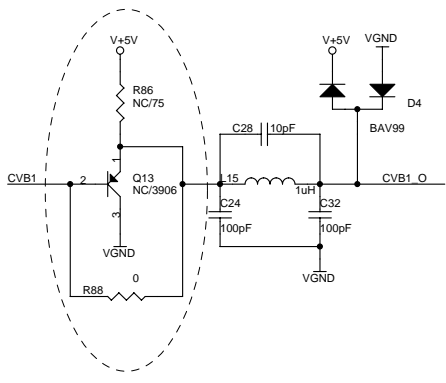

Power Bead > 2A, RAC@100 MHz = 70 ohm, RDC(max)= 0.4 ohm

SUNPLUS

POWER & CONNECTOR

Document Number: **8202L-16-64M-SY-128-0-C**

Date: Monday, January 22, 2007 Sheet 1 of 6

Rev: 1.02

Pickup head parameter		VR电阻		TCO		FCO		
OPU	Mecha	Motor Driver	R59	R57	R21	C10	R19	C8
Santo HD65	DV34 clones	AM5888	0R	0R	91K	680P	20K	1000P
Santo HD65	Foryou DL-05	AM5668	0R	0R	91K	680P	20K	1000P
Samsung	Samsung S76	AM5668	0R	0R	68K	1000P	20K	1000P
Samsung	DV34 clones	AM5668	0R	0R	68K	1000P	20K	1000P
SONY KHM-313	SONY KHM-313	AM5668	100R	100R	91K	680P	20K	1000P
Mitsumi 502W	DeChang ZB-101	AM5668	0R	0R	91K	680P	20K	1000P

SUNPLUS

Title: **MOTOR-DRIVER**

Size: Document Number

8202L-16-64M-SY-128-0-C

Date: Monday, January 22, 2007

Rev: **1.02**

Sheet 4 of 6

TV0	TV1	TV2	TV3
CVB	Y	Cb	Cr
CVB	Y(S-Video)	CVB	C(S-Video)
CVB	G	B	R

SUNPLUS

Title: **VIDEO BUFFER**

Size: Document Number **8202L-16-64M-SY-128-0-C** Rev **1.02**

Date: Monday, January 22, 2007 Sheet 5 of 6

SUNPLUS

Title: **AUDIO FILTER**

Size: Document Number: **8202L-16-64M-SY-128-0-C** Rev: **1.02**