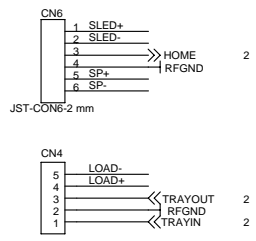

Power Bead > 2A, RAC@100 MHz = 70 ohm, RDC(max)= 0.4 ohm

SUNPLUS

POWER & CONNECTOR

Document Number: **8202L-16-64M-SY-128-0-C**

Date: Monday, January 22, 2007 Sheet 1 of 6

Rev: 1.02

Pickup head parameter		VR电阻		TCO		FCO		
OPU	Mecha	Motor Driver	R59	R57	R21	C10	R19	C8
Santo HD65	DV34 clones	AM5888	0R	0R	91K	680P	20K	1000P
Santo HD65	Foryou DL-05	AM5668	0R	0R	91K	680P	20K	1000P
Samsung	Samsung S76	AM5668	0R	0R	68K	1000P	20K	1000P
Samsung	DV34 clones	AM5668	0R	0R	68K	1000P	20K	1000P
SONY KHM-313	SONY KHM-313	AM5668	100R	100R	91K	680P	20K	1000P
Mitsumi 502W	DeChang ZB-101	AM5668	0R	0R	91K	680P	20K	1000P

SUNPLUS
SPHE8202L
 8202L-16-64M-SY-128-0-C Rev 1.02
 Date: Monday, January 29, 2007 Page 2 of 6

4Mx16 SDRAM Solution

SUNPLUS

Title: **SDRAM / SPI FLASH / EEPROM**

Size: Document Number

8202L-16-64M-SY-128-0-C

Date: Monday, January 22, 2007

Rev: **1.02**

Sheet 3 of 6

FOC+	FOC+	2
FOC-	FOC-	2
RAD+	RAD+	2
RAD-	RAD-	2
TCO	TCO	2
FCO	FCO	2
SCO	SCO	2
SPDCO	SPDCO	2
TRAY-	TRAY-	2
TRAY+	TRAY+	2
DMEA	DMEA	2
TRAYOUT	TRAYOUT	2
TRAYIN	TRAYIN	2
HOME	HOME	2
XOPVIP1	XOPVIP1	2
XOPVIN1	XOPVIN1	2
VREF2	VREF2	2
TR_B1	TR_B1	1
TR_B3	TR_B3	1
REG01	REG01	1
REG03	REG03	1