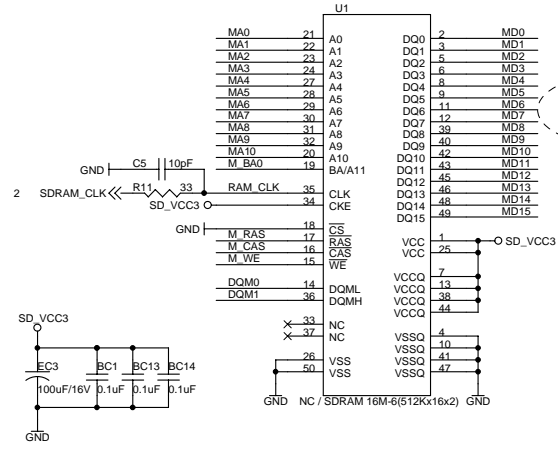

Power Bead > 2A, RAC@100 MHz = 70 ohm, RDC(max)= 0.4 ohm

SUNPLUS

POWER & CONNECTOR

Document Number: **8202L-16-64M-SY-128-0-C**

Date: Monday, January 22, 2007 Sheet 1 of 6

Rev: 1.02

Pickup head parameter		VR电阻		TCO		FCO		
OPU	Mecha	Motor Driver	R59	R57	R21	C10	R19	C8
Santo HD65	DV34 clones	AM5888	0R	0R	91K	680P	20K	1000P
Santo HD65	Foryou DL-05	AM5668	0R	0R	91K	680P	20K	1000P
Samsung	Samsung S76	AM5668	0R	0R	68K	1000P	20K	1000P
Samsung	DV34 clones	AM5668	0R	0R	68K	1000P	20K	1000P
SONY KHM-313	SONY KHM-313	AM5668	100R	100R	91K	680P	20K	1000P
Mitsumi 502W	DeChang ZB-101	AM5668	0R	0R	91K	680P	20K	1000P

SUNPLUS
SPHE8202L
 8202L-16-64M-SY-128-0-C Rev 1.02
 Date: Monday, January 29, 2007 Page 2 of 6

4Mx16 SDRAM Solution

SUNPLUS

Title: **SDRAM / SPI FLASH / EEPROM**

Size: Document Number

8202L-16-64M-SY-128-0-C

Date: Monday, January 22, 2007

Rev: **1.02**

Sheet 3 of 6

FOC+	FOC+	2
FOC-	FOC-	2
RAD+	RAD+	2
RAD-	RAD-	2
TCO	TCO	2
FCO	FCO	2
SCO	SCO	2
SPDCO	SPDCO	2
TRAY-	TRAY-	2
TRAY+	TRAY+	2
DMEA	DMEA	2
TRAYOUT	TRAYOUT	2
TRAYIN	TRAYIN	2
HOME	HOME	2
XOPVIP1	XOPVIP1	2
XOPVIN1	XOPVIN1	2
VREF2	VREF2	2
TR_B1	TR_B1	1
TR_B3	TR_B3	1
REG01	REG01	1
REG03	REG03	1

SUNPLUS

Title: **MOTOR-DRIVER**

Size: Document Number

8202L-16-64M-SY-128-0-C

Date: Monday, January 22, 2007

Rev: **1.02**

Sheet 4 of 6

TV0	TV1	TV2	TV3
CVB	Y	Cb	Cr
CVB	Y(S-Video)	CVB	C(S-Video)
CVB	G	B	R