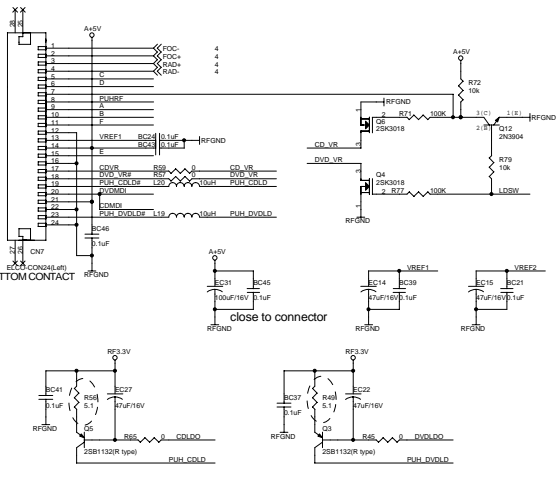

Power Bead > 2A, RAC@100 MHz = 70 ohm, RDC(max)= 0.4 ohm

SUNPLUS

POWER & CONNECTOR

Document Number: **8202L-16-64M-SY-128-0-C**

Date: Monday, January 22, 2007 Sheet 1 of 6

Rev: 1.02

Pickup head parameter		VR电阻		TCO		FCO		
OPU	Mecha	Motor Driver	R59	R57	R21	C10	R19	C8
Santo HD65	DV34 clones	AM5888	0R	0R	91K	680P	20K	1000P
Santo HD65	Foryou DL-05	AM5668	0R	0R	91K	680P	20K	1000P
Samsung	Samsung S76	AM5668	0R	0R	68K	1000P	20K	1000P
Samsung	DV34 clones	AM5668	0R	0R	68K	1000P	20K	1000P
SONY KHM-313	SONY KHM-313	AM5668	100R	100R	91K	680P	20K	1000P
Mitsumi 502W	DeChang ZB-101	AM5668	0R	0R	91K	680P	20K	1000P

SUNPLUS
SPHE8202L
 8202L-16-64M-SY-128-0-C Rev 1.02
 Date: Monday, January 29, 2007 Page 2 of 6

4Mx16 SDRAM Solution

SUNPLUS

Title: **SDRAM / SPI FLASH / EEPROM**

Size: Document Number

8202L-16-64M-SY-128-0-C

Date: Monday, January 22, 2007

Rev: **1.02**

Sheet 3 of 6

FOC+	FOC+	2
FOC-	FOC-	2
RAD+	RAD+	2
RAD-	RAD-	2
TCO	TCO	2
FCO	FCO	2
SCO	SCO	2
SPDCO	SPDCO	2
TRAY-	TRAY-	2
TRAY+	TRAY+	2
DMEA	DMEA	2
TRAYOUT	TRAYOUT	2
TRAYIN	TRAYIN	2
HOME	HOME	2
XOPVIP1	XOPVIP1	2
XOPVIN1	XOPVIN1	2
VREF2	VREF2	2
TR_B1	TR_B1	1
TR_B3	TR_B3	1
REG01	REG01	1
REG03	REG03	1

SUNPLUS

Title: **MOTOR-DRIVER**

Size: Document Number

8202L-16-64M-SY-128-0-C

Date: Monday, January 22, 2007

Rev: **1.02**

Sheet 4 of 6

TV0	TV1	TV2	TV3
CVB	Y	Cb	Cr
CVB	Y(S-Video)	CVB	C(S-Video)
CVB	G	B	R