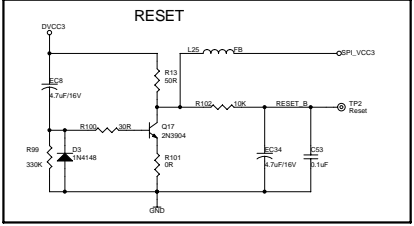

Power Bead > 2A, RAC@100 MHz = 70 ohm, RDC(max)= 0.4 ohm

SUNPLUS

POWER & CONNECTOR

Document Number: **8202L-16-64M-SY-128-0-C**

Date: Monday, January 22, 2007 Sheet 1 of 6

Rev: 1.02

Pickup head parameter		VR电阻		TCO		FCO		
OPU	Mecha	Motor Driver	R59	R57	R21	C10	R19	C8
Santo HD65	DV34 clones	AM5888	0R	0R	91K	680P	20K	1000P
Santo HD65	Foryou DL-05	AM5668	0R	0R	91K	680P	20K	1000P
Samsung	Samsung S76	AM5668	0R	0R	68K	1000P	20K	1000P
Samsung	DV34 clones	AM5668	0R	0R	68K	1000P	20K	1000P
SONY KHM-313	SONY KHM-313	AM5668	100R	100R	91K	680P	20K	1000P
Mitsumi 502W	DeChang ZB-101	AM5668	0R	0R	91K	680P	20K	1000P