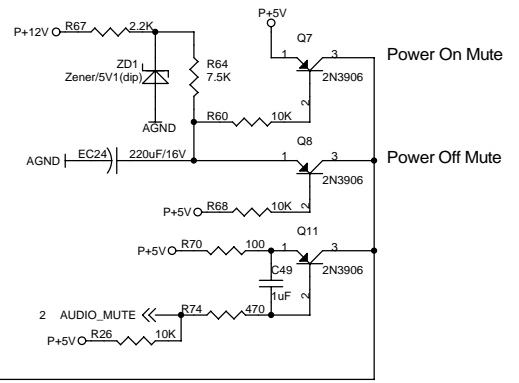

SUNPLUS

Title: **AUDIO FILTER**

Size: Document Number: **8202L-16-64M-SY-128-0-C** Rev: **1.02**

Date: Monday, January 22, 2007 Sheet 6 of 6