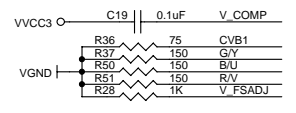

TV0	TV1	TV2	TV3
CVB	Y	Cb	Cr
CVB	Y(S-Video)	CVB	C(S-Video)
CVB	G	B	R