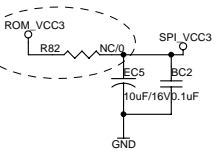

Power Bead > 2A, RAC@100 MHz = 70 ohm, RDC(max)= 0.4 ohm

SUNPLUS

POWER & CONNECTOR

Document Number: **8202L-16-64M-SY-128-0-C**

Date: Monday, January 22, 2007 Sheet 1 of 6

Rev: 1.02

Pickup head parameter		VR电阻		TCO		FCO		
OPU	Mecha	Motor Driver	R59	R57	R21	C10	R19	C8
Santo HD65	DV34 clones	AM5888	0R	0R	91K	680P	20K	1000P
Santo HD65	Foryou DL-05	AM5668	0R	0R	91K	680P	20K	1000P
Samsung	Samsung S76	AM5668	0R	0R	68K	1000P	20K	1000P
Samsung	DV34 clones	AM5668	0R	0R	68K	1000P	20K	1000P
SONY KHM-313	SONY KHM-313	AM5668	100R	100R	91K	680P	20K	1000P
Mitsumi 502W	DeChang ZB-101	AM5668	0R	0R	91K	680P	20K	1000P

SUNPLUS
SPHE8202L
 8202L-16-64M-SY-128-0-C Rev 1.02
 Date: Monday, January 29, 2007 Page 2 of 6

4Mx16 SDRAM Solution

SUNPLUS

Title: **SDRAM / SPI FLASH / EEPROM**

Size: Document Number

8202L-16-64M-SY-128-0-C