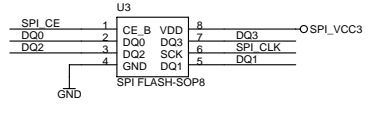

SUNPLUS

Title: **SDRAM / SPI FLASH / EEPROM**

Size: Document Number

8202L-16-64M-SY-128-0-C

Date: Monday, January 22, 2007

Rev: **1.02**

Sheet 3 of 6