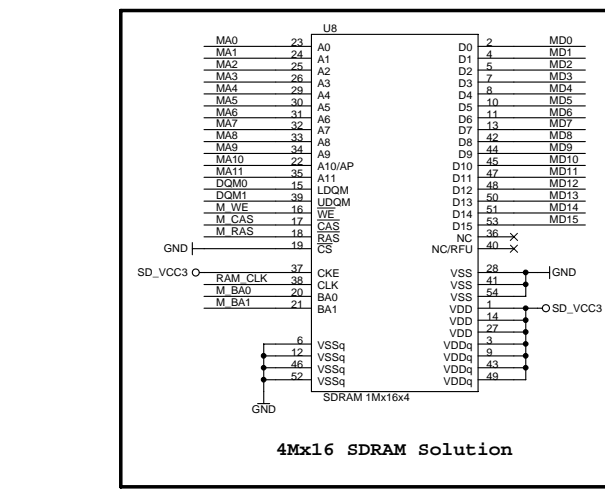

Power Bead > 2A, RAC@100 MHz = 70 ohm, RDC(max)= 0.4 ohm

SUNPLUS

POWER & CONNECTOR

Document Number: **8202L-16-64M-SY-128-0-C**

Date: Monday, January 22, 2007 Sheet 1 of 6

Rev: 1.02

Pickup head parameter		VR电阻		TCO		FCO		
OPU	Mecha	Motor Driver	R59	R57	R21	C10	R19	C8
Santo HD65	DV34 clones	AM5888	0R	0R	91K	680P	20K	1000P
Santo HD65	Foryou DL-05	AM5668	0R	0R	91K	680P	20K	1000P
Samsung	Samsung S76	AM5668	0R	0R	68K	1000P	20K	1000P
Samsung	DV34 clones	AM5668	0R	0R	68K	1000P	20K	1000P
SONY KHM-313	SONY KHM-313	AM5668	100R	100R	91K	680P	20K	1000P
Mitsumi 502W	DeChang ZB-101	AM5668	0R	0R	91K	680P	20K	1000P

SUNPLUS
SPHE8202L
 8202L-16-64M-SY-128-0-C Rev 1.02
 Date: Monday, January 29, 2007 Page 2 of 6

4Mx16 SDRAM Solution

SUNPLUS

Title: **SDRAM / SPI FLASH / EEPROM**

Size: Document Number

8202L-16-64M-SY-128-0-C