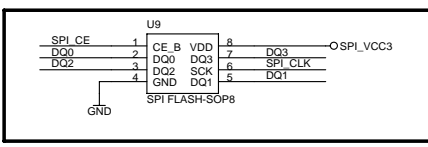

SUNPLUS

Title: **SDRAM / SPI FLASH / EEPROM**

Size: Document Number

8202L-16-64M-SY-128-0-C

Date: Monday, January 22, 2007

Rev: **1.02**

Sheet 3 of 6