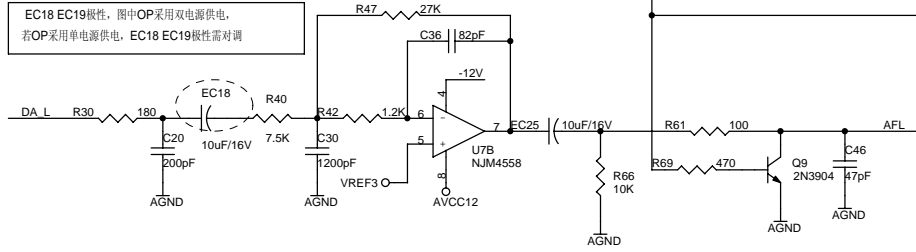

SUNPLUS

Title: **AUDIO FILTER**

Size: Document Number: **8202L-16-64M-SY-128-0-C** Rev: **1.02**

Date: Monday, January 22, 2007 Sheet 6 of 6