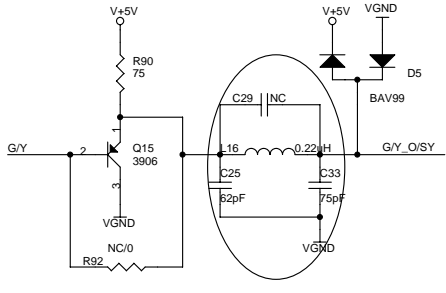

Power Bead > 2A, RAC@100 MHz = 70 ohm, RDC(max)= 0.4 ohm

SUNPLUS

POWER & CONNECTOR

Document Number: **8202L-16-64M-SY-128-0-C**

Date: Monday, January 22, 2007 Sheet 1 of 6

Rev: 1.02

Pickup head parameter		VR电阻		TCO		FCO		
OPU	Mecha	Motor Driver	R59	R57	R21	C10	R19	C8
Santo HD65	DV34 clones	AM5888	0R	0R	91K	680P	20K	1000P
Santo HD65	Foryou DL-05	AM5668	0R	0R	91K	680P	20K	1000P
Samsung	Samsung S76	AM5668	0R	0R	68K	1000P	20K	1000P
Samsung	DV34 clones	AM5668	0R	0R	68K	1000P	20K	1000P
SONY KHM-313	SONY KHM-313	AM5668	100R	100R	91K	680P	20K	1000P
Mitsumi 502W	DeChang ZB-101	AM5668	0R	0R	91K	680P	20K	1000P

SUNPLUS

Title: **MOTOR-DRIVER**

Size: Document Number

8202L-16-64M-SY-128-0-C

Date: Monday, January 22, 2007

Rev: **1.02**

Sheet 4 of 6

TV0	TV1	TV2	TV3
CVB	Y	Cb	Cr
CVB	Y(S-Video)	CVB	C(S-Video)
CVB	G	B	R

SUNPLUS

Title: **VIDEO BUFFER**

Size: Document Number **8202L-16-64M-SY-128-0-C** Rev **1.02**

Date: Monday, January 22, 2007 Sheet 5 of 6

SUNPLUS

Title: **AUDIO FILTER**

Size: Document Number: **8202L-16-64M-SY-128-0-C** Rev: **1.02**