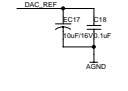

Power Bead > 2A, RAC@100 MHz = 70 ohm, RDC(max)= 0.4 ohm

SUNPLUS

POWER & CONNECTOR

Document Number: **8202L-16-64M-SY-128-0-C**

Date: Monday, January 22, 2007 Sheet 1 of 6

Rev: 1.02

Pickup head parameter		VR电阻		TCO		FCO		
OPU	Mecha	Motor Driver	R59	R57	R21	C10	R19	C8
Santo HD65	DV34 clones	AM5888	0R	0R	91K	680P	20K	1000P
Santo HD65	Foryou DL-05	AM5668	0R	0R	91K	680P	20K	1000P
Samsung	Samsung S76	AM5668	0R	0R	68K	1000P	20K	1000P
Samsung	DV34 clones	AM5668	0R	0R	68K	1000P	20K	1000P
SONY KHM-313	SONY KHM-313	AM5668	100R	100R	91K	680P	20K	1000P
Mitsumi 502W	DeChang ZB-101	AM5668	0R	0R	91K	680P	20K	1000P