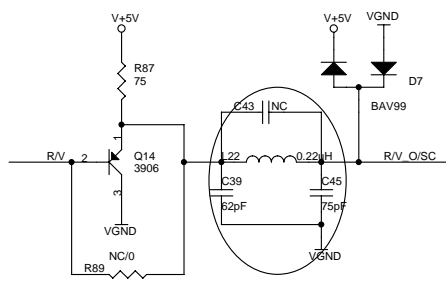

Power Bead > 2A, RAC@100 MHz = 70 ohm, RDC(max)= 0.4 ohm

SUNPLUS

POWER & CONNECTOR

Document Number: **8202L-16-64M-SY-128-0-C**

Date: Monday, January 22, 2007 Sheet 1 of 6

Rev: 1.02

Pickup head parameter		VR电阻		TCO		FCO		
OPU	Mecha	Motor Driver	R59	R57	R21	C10	R19	C8
Santo HD65	DV34 clones	AM5888	0R	0R	91K	680P	20K	1000P
Santo HD65	Foryou DL-05	AM5668	0R	0R	91K	680P	20K	1000P
Samsung	Samsung S76	AM5668	0R	0R	68K	1000P	20K	1000P
Samsung	DV34 clones	AM5668	0R	0R	68K	1000P	20K	1000P
SONY KHM-313	SONY KHM-313	AM5668	100R	100R	91K	680P	20K	1000P
Mitsumi 502W	DeChang ZB-101	AM5668	0R	0R	91K	680P	20K	1000P

SUNPLUS

Title: **MOTOR-DRIVER**

Size: Document Number

8202L-16-64M-SY-128-0-C

Date: Monday, January 22, 2007

Rev: **1.02**

Sheet 4 of 6

TV0	TV1	TV2	TV3
CVB	Y	Cb	Cr
CVB	Y(S-Video)	CVB	C(S-Video)
CVB	G	B	R

SUNPLUS

Title: **VIDEO BUFFER**

Size: Document Number **8202L-16-64M-SY-128-0-C** Rev **1.02**

Date: Monday, January 22, 2007 Sheet 5 of 6

SUNPLUS

Title: **AUDIO FILTER**

Size: Document Number: **8202L-16-64M-SY-128-0-C** Rev: **1.02**