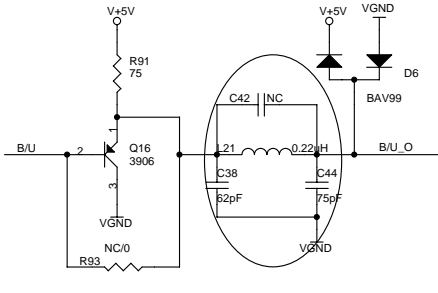

Power Bead > 2A, RAC@100 MHz = 70 ohm, RDC(max)= 0.4 ohm

SUNPLUS

POWER & CONNECTOR

Document Number: **8202L-16-64M-SY-128-0-C**

Date: Monday, January 22, 2007 Sheet 1 of 6

Rev: 1.02

Pickup head parameter		VR电阻		TCO		FCO		
OPU	Mecha	Motor Driver	R59	R57	R21	C10	R19	C8
Santo HD65	DV34 clones	AM5888	0R	0R	91K	680P	20K	1000P
Santo HD65	Foryou DL-05	AM5668	0R	0R	91K	680P	20K	1000P
Samsung	Samsung S76	AM5668	0R	0R	68K	1000P	20K	1000P
Samsung	DV34 clones	AM5668	0R	0R	68K	1000P	20K	1000P
SONY KHM-313	SONY KHM-313	AM5668	100R	100R	91K	680P	20K	1000P
Mitsumi 502W	DeChang ZB-101	AM5668	0R	0R	91K	680P	20K	1000P

SUNPLUS

Title: **MOTOR-DRIVER**

Size: Document Number

8202L-16-64M-SY-128-0-C

Date: Monday, January 22, 2007

Rev: **1.02**

Sheet 4 of 6

TV0	TV1	TV2	TV3
CVB	Y	Cb	Cr
CVB	Y(S-Video)	CVB	C(S-Video)
CVB	G	B	R

SUNPLUS

Title: **VIDEO BUFFER**

Size: Document Number **8202L-16-64M-SY-128-0-C** Rev **1.02**

Date: Monday, January 22, 2007 Sheet 5 of 6

SUNPLUS

Title: **AUDIO FILTER**

Size: Document Number: **8202L-16-64M-SY-128-0-C** Rev: **1.02**