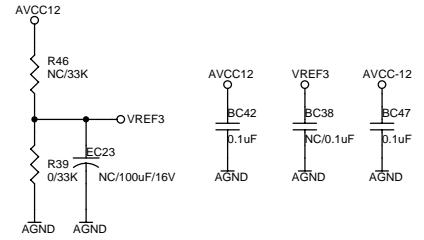

SUNPLUS

Title: **AUDIO FILTER**

Size: Document Number: **8202L-16-64M-SY-128-0-C** Rev: **1.02**

Date: Monday, January 22, 2007 Sheet 6 of 6