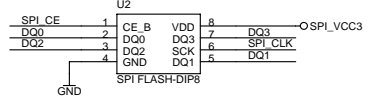

SUNPLUS

Title: **SDRAM / SPI FLASH / EEPROM**

Size: Document Number

8202L-16-64M-SY-128-0-C

Date: Monday, January 22, 2007

Rev: **1.02**

Sheet 3 of 6