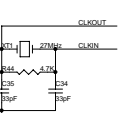

Power Bead > 2A, RAC@100 MHz = 70 ohm, RDC(max)= 0.4 ohm

SUNPLUS

POWER & CONNECTOR

Document Number: **8202L-16-64M-SY-128-0-C**

Date: Monday, January 22, 2007 Sheet 1 of 6

Rev: 1.02

Pickup head parameter		VR电阻		TCO		FCO		
OPU	Mecha	Motor Driver	R59	R57	R21	C10	R19	C8
Santo HD65	DV34 clones	AM5888	0R	0R	91K	680P	20K	1000P
Santo HD65	Foryou DL-05	AM5668	0R	0R	91K	680P	20K	1000P
Samsung	Samsung S76	AM5668	0R	0R	68K	1000P	20K	1000P
Samsung	DV34 clones	AM5668	0R	0R	68K	1000P	20K	1000P
SONY KHM-313	SONY KHM-313	AM5668	100R	100R	91K	680P	20K	1000P
Mitsumi 502W	DeChang ZB-101	AM5668	0R	0R	91K	680P	20K	1000P