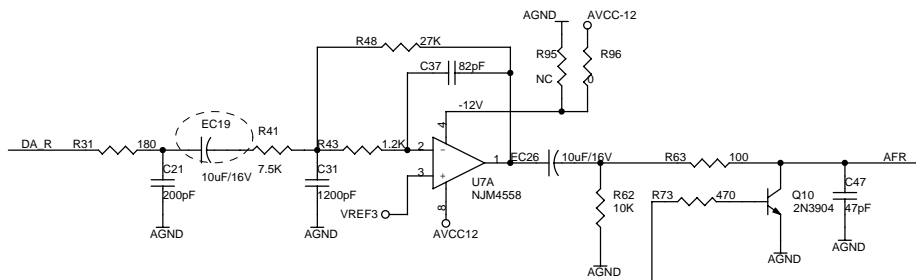

SUNPLUS

Title: **AUDIO FILTER**

Size: Document Number: **8202L-16-64M-SY-128-0-C** Rev: **1.02**

Date: Monday, January 22, 2007 Sheet 6 of 6