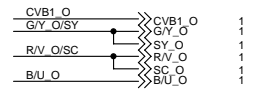

SUNPLUS

Title: **VIDEO BUFFER**

Size: Document Number **8202L-16-64M-SY-128-0-C** Rev **1.02**

Date: Monday, January 22, 2007 Sheet 5 of 6