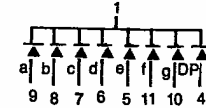

# BIG LED DISPLAY (Unit: mm)

SY-05001  
 COLOR: RED  
 YELLOW  
 GREEN

COMMON ANODE

COMMON CATHODE

SY-12001  
 COLOR: RED

COMMON ANODE

COMMON CATHODE

NOTE: Pre-caution

- (1) Use DC voltage 15V. Voltage not exceed 15V
- (2) Please pay attention to use the right magnetic pole
- (3) Please don't immerse or rid off the surface of LED DISPLAY with chemical flux. (ex. Alcohol.....)

SY-18001  
 COLOR: RED

COMMON ANODE

COMMON CATHODE

NOTE: Pre-caution

- (1) Use DC voltage 15V. Voltage not exceed 15V
- (2) Please pay attention to use the right magnetic pole
- (3) Please don't immerse or rid off the surface of LED DISPLAY with chemical flux. (ex. Alcohol.....)