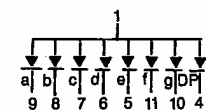

# BIG LED DISPLAY (Unit: mm)

SY-05001  
 COLOR: RED  
 YELLOW  
 GREEN

COMMON ANODE

COMMON CATHODE

SY-12001  
 COLOR: RED

COMMON ANODE

COMMON CATHODE

NOTE: Pre-caution

- (1) Use DC voltage 15V. Voltage not exceed 15V
- (2) Please pay attention to use the right magnetic pole
- (3) Please don't immerse or rid off the surface of LED DISPLAY with chemical flux. (ex. Alcohol.....)

SY-18001  
 COLOR: RED

COMMON ANODE

COMMON CATHODE

NOTE: Pre-caution

- (1) Use DC voltage 15V. Voltage not exceed 15V
- (2) Please pay attention to use the right magnetic pole
- (3) Please don't immerse or rid off the surface of LED DISPLAY with chemical flux. (ex. Alcohol.....)