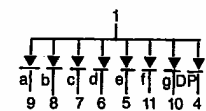

# BIG LED DISPLAY (Unit: mm)

SY-05001  
 COLOR: RED  
 YELLOW  
 GREEN

COMMON ANODE

COMMON CATHODE

SY-12001  
 COLOR: RED

COMMON ANODE

COMMON CATHODE

NOTE: Pre-caution

- (1) Use DC voltage 15V. Voltage not exceed 15V
- (2) Please pay attention to use the right magnetic pole
- (3) Please don't immerse or rid off the surface of LED DISPLAY with chemical flux. (ex. Alcohol.....)

SY-18001  
 COLOR: RED

COMMON ANODE

COMMON CATHODE

NOTE: Pre-caution

- (1) Use DC voltage 15V. Voltage not exceed 15V
- (2) Please pay attention to use the right magnetic pole
- (3) Please don't immerse or rid off the surface of LED DISPLAY with chemical flux. (ex. Alcohol.....)