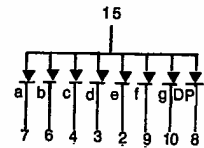

# BIG LED DISPLAY (Unit: mm)

SY-05001  
 COLOR: RED  
 YELLOW  
 GREEN

COMMON ANODE

COMMON CATHODE

SY-12001  
 COLOR: RED

COMMON ANODE

COMMON CATHODE

NOTE: Pre-caution

- (1) Use DC voltage 15V. Voltage not exceed 15V
- (2) Please pay attention to use the right magnetic pole
- (3) Please don't immerse or rid off the surface of LED DISPLAY with chemical flux. (ex. Alcohol.....)

SY-18001  
 COLOR: RED

COMMON ANODE

COMMON CATHODE

NOTE: Pre-caution

- (1) Use DC voltage 15V. Voltage not exceed 15V
- (2) Please pay attention to use the right magnetic pole
- (3) Please don't immerse or rid off the surface of LED DISPLAY with chemical flux. (ex. Alcohol.....)