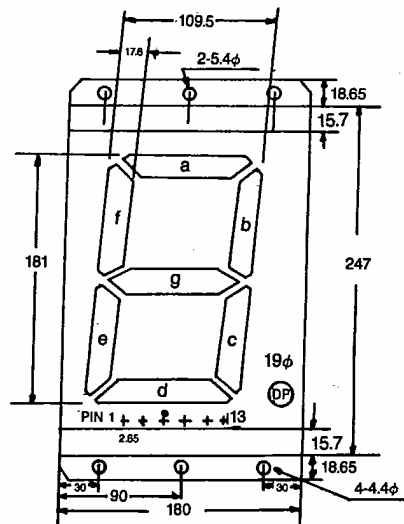

# BIG LED DISPLAY (Unit: mm)

SY-05001  
 COLOR: RED  
 YELLOW  
 GREEN

COMMON ANODE

COMMON CATHODE

SY-12001  
 COLOR: RED

COMMON ANODE

COMMON CATHODE

NOTE: Pre-caution

- (1) Use DC voltage 15V. Voltage not exceed 15V
- (2) Please pay attention to use the right magnetic pole
- (3) Please don't immerse or rid off the surface of LED DISPLAY with chemical flux. (ex. Alcohol.....)

SY-18001  
 COLOR: RED

COMMON ANODE

COMMON CATHODE

NOTE: Pre-caution

- (1) Use DC voltage 15V. Voltage not exceed 15V
- (2) Please pay attention to use the right magnetic pole
- (3) Please don't immerse or rid off the surface of LED DISPLAY with chemical flux. (ex. Alcohol.....)