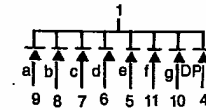

# BIG LED DISPLAY (Unit: mm)

SY-05001  
 COLOR: RED  
 YELLOW  
 GREEN

COMMON ANODE

COMMON CATHODE

SY-12001  
 COLOR: RED

COMMON ANODE

COMMON CATHODE

NOTE: Pre-caution

- (1) Use DC voltage 15V. Voltage not exceed 15V
- (2) Please pay attention to use the right magnetic pole
- (3) Please don't immerse or rid off the surface of LED DISPLAY with chemical flux. (ex. Alcohol.....)

SY-18001  
 COLOR: RED

COMMON ANODE

COMMON CATHODE

NOTE: Pre-caution

- (1) Use DC voltage 15V. Voltage not exceed 15V
- (2) Please pay attention to use the right magnetic pole
- (3) Please don't immerse or rid off the surface of LED DISPLAY with chemical flux. (ex. Alcohol.....)