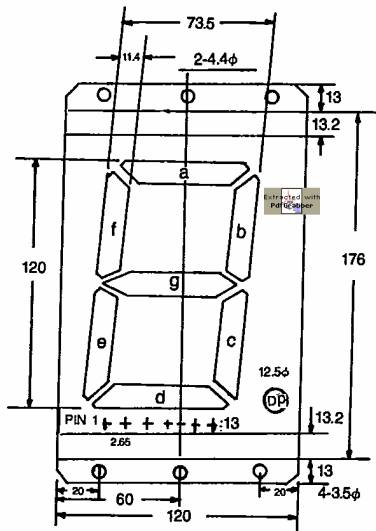

# BIG LED DISPLAY (Unit: mm)

SY-05001  
 COLOR: RED  
 YELLOW  
 GREEN

COMMON ANODE

COMMON CATHODE

SY-12001  
 COLOR: RED

COMMON ANODE

COMMON CATHODE

NOTE: Pre-caution

- (1) Use DC voltage 15V. Voltage not exceed 15V
- (2) Please pay attention to use the right magnetic pole
- (3) Please don't immerse or rid off the surface of LED DISPLAY with chemical flux. (ex. Alcohol.....)

SY-18001  
 COLOR: RED

COMMON ANODE

COMMON CATHODE

NOTE: Pre-caution

- (1) Use DC voltage 15V. Voltage not exceed 15V
- (2) Please pay attention to use the right magnetic pole
- (3) Please don't immerse or rid off the surface of LED DISPLAY with chemical flux. (ex. Alcohol.....)