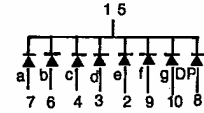

# BIG LED DISPLAY (Unit: mm)

SY-05001  
 COLOR: RED  
 YELLOW  
 GREEN

COMMON ANODE

COMMON CATHODE

SY-12001  
 COLOR: RED

COMMON ANODE

COMMON CATHODE

NOTE: Pre-caution

- (1) Use DC voltage 15V. Voltage not exceed 15V
- (2) Please pay attention to use the right magnetic pole
- (3) Please don't immerse or rid off the surface of LED DISPLAY with chemical flux. (ex. Alcohol.....)

SY-18001  
 COLOR: RED

COMMON ANODE

COMMON CATHODE

NOTE: Pre-caution

- (1) Use DC voltage 15V. Voltage not exceed 15V
- (2) Please pay attention to use the right magnetic pole
- (3) Please don't immerse or rid off the surface of LED DISPLAY with chemical flux. (ex. Alcohol.....)