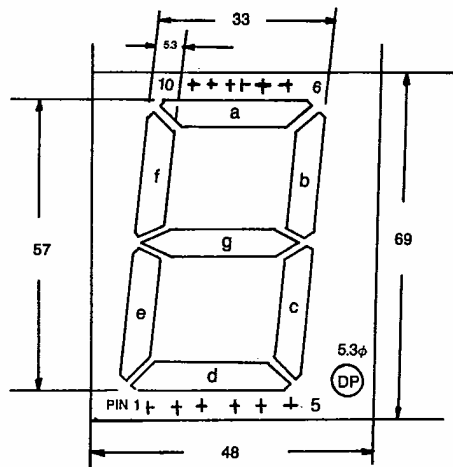

# BIG LED DISPLAY (Unit: mm)

SY-05001  
 COLOR: RED  
 YELLOW  
 GREEN

COMMON ANODE

COMMON CATHODE

SY-12001  
 COLOR: RED

COMMON ANODE

COMMON CATHODE

NOTE: Pre-caution

- (1) Use DC voltage 15V. Voltage not exceed 15V
- (2) Please pay attention to use the right magnetic pole
- (3) Please don't immerse or rid off the surface of LED DISPLAY with chemical flux. (ex. Alcohol.....)

SY-18001  
 COLOR: RED

COMMON ANODE

COMMON CATHODE

NOTE: Pre-caution

- (1) Use DC voltage 15V. Voltage not exceed 15V
- (2) Please pay attention to use the right magnetic pole
- (3) Please don't immerse or rid off the surface of LED DISPLAY with chemical flux. (ex. Alcohol.....)