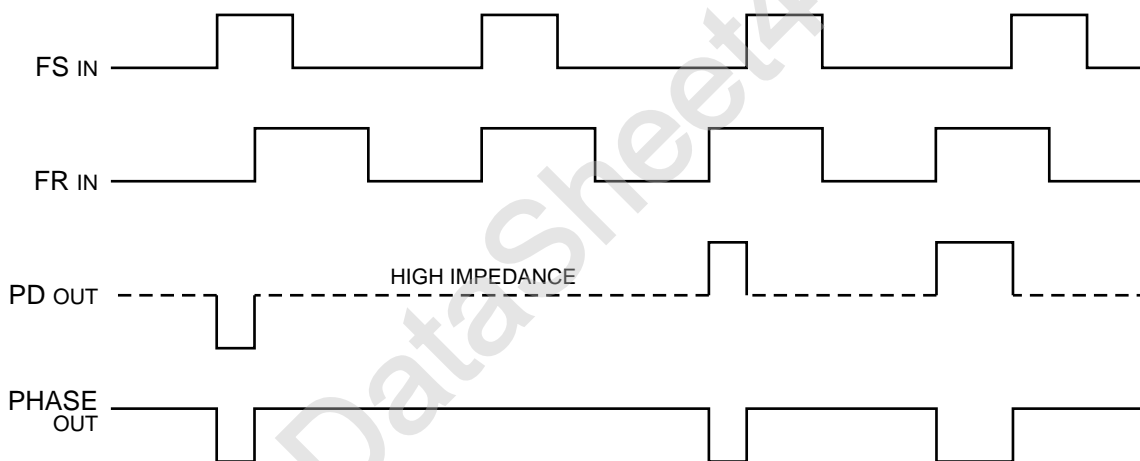

C-MOS PHASE COMPARATOR

—SIDE VIEW—

PHASE COMPARATOR TIMING CHART

www.DataSheet4U.com