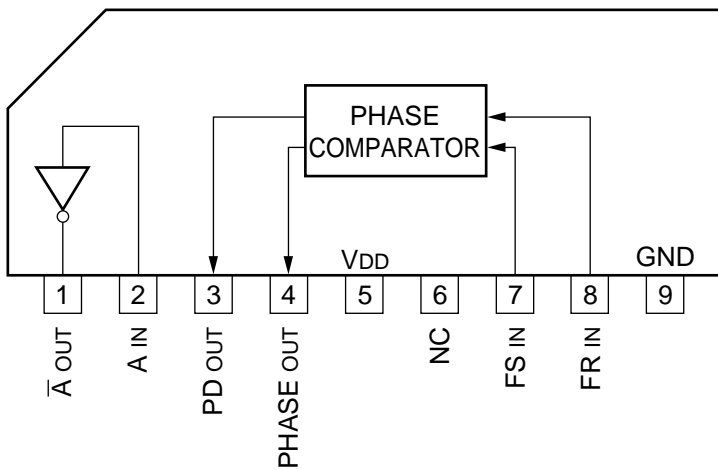

C-MOS PHASE COMPARATOR

—SIDE VIEW—

PHASE COMPARATOR TIMING CHART

www.DataSheet4U.com