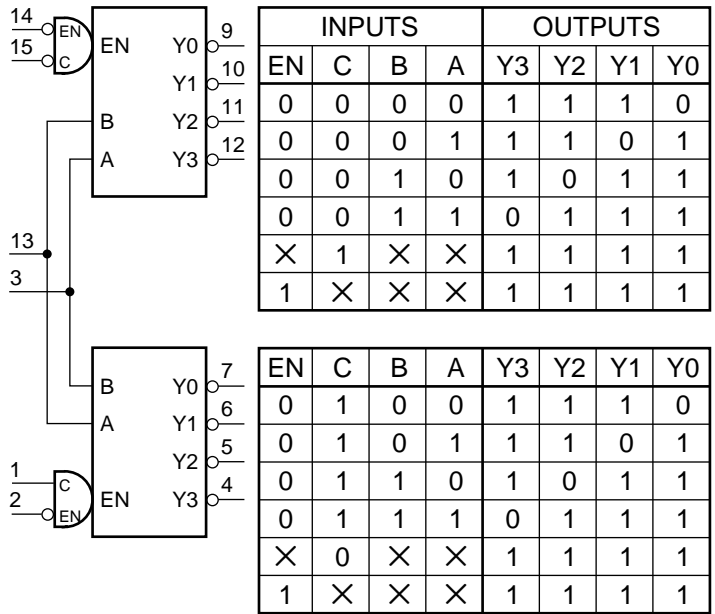

TTL DUAL 2-TO-4-LINE DECODER / 3-TO-8-LINE DECODER
—TOP VIEW—

DUAL 2-TO-4-LINE DECODER

3-TO-8-LINE DECODER

INPUTS				OUTPUTS							
EN	C	B	A	Y7	Y6	Y5	Y4	Y3	Y2	Y1	Y0
0	0	0	0	1	1	1	1	1	1	1	0
0	0	0	1	1	1	1	1	1	1	0	1
0	0	1	0	1	1	1	1	1	0	1	1
0	0	1	1	1	1	1	1	0	1	1	1
0	1	0	0	1	1	1	0	1	1	1	1
0	1	0	1	1	1	0	1	1	1	1	1
0	1	1	0	1	0	1	1	1	1	1	1
0	1	1	1	0	1	1	1	1	1	1	1
1	X	X	X	1	1	1	1	1	1	1	1

0 ; LOW LEVEL 1 ; HIGH LEVEL X ; DON'T CARE

or