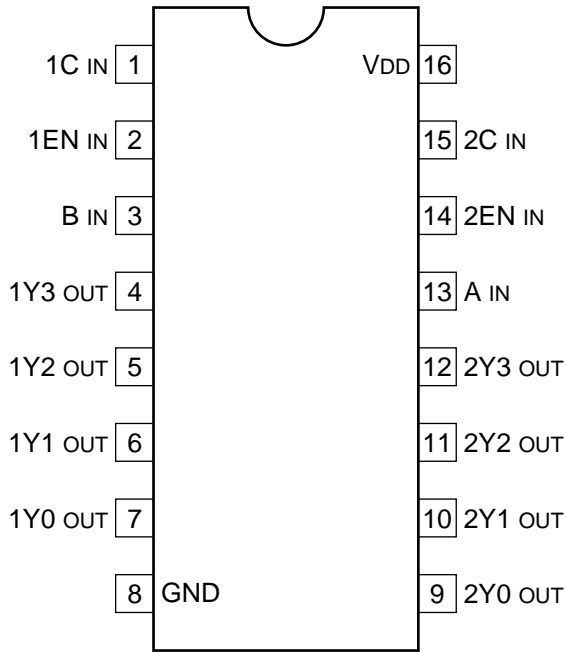

TTL DUAL 2-TO-4-LINE DECODER / 3-TO-8-LINE DECODER
—TOP VIEW—

DUAL 2-TO-4-LINE DECODER

3-TO-8-LINE DECODER

INPUTS				OUTPUTS							
EN	C	B	A	Y7	Y6	Y5	Y4	Y3	Y2	Y1	Y0
0	0	0	0	1	1	1	1	1	1	1	0
0	0	0	1	1	1	1	1	1	1	0	1
0	0	1	0	1	1	1	1	1	0	1	1
0	0	1	1	1	1	1	1	0	1	1	1
0	1	0	0	1	1	1	0	1	1	1	1
0	1	0	1	1	1	0	1	1	1	1	1
0	1	1	0	1	0	1	1	1	1	1	1
0	1	1	1	0	1	1	1	1	1	1	1
1	X	X	X	1	1	1	1	1	1	1	1

0 ; LOW LEVEL 1 ; HIGH LEVEL X ; DON'T CARE

or