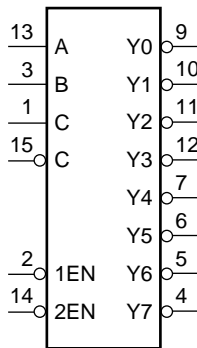

TTL DUAL 2-TO-4-LINE DECODER / 3-TO-8-LINE DECODER
—TOP VIEW—

DUAL 2-TO-4-LINE DECODER

3-TO-8-LINE DECODER

INPUTS				OUTPUTS							
EN	C	B	A	Y7	Y6	Y5	Y4	Y3	Y2	Y1	Y0
0	0	0	0	1	1	1	1	1	1	1	0
0	0	0	1	1	1	1	1	1	1	0	1
0	0	1	0	1	1	1	1	1	0	1	1
0	0	1	1	1	1	1	1	0	1	1	1
0	1	0	0	1	1	1	0	1	1	1	1
0	1	0	1	1	1	0	1	1	1	1	1
0	1	1	0	1	0	1	1	1	1	1	1
0	1	1	1	0	1	1	1	1	1	1	1
1	X	X	X	1	1	1	1	1	1	1	1

0 ; LOW LEVEL 1 ; HIGH LEVEL X ; DON'T CARE

or