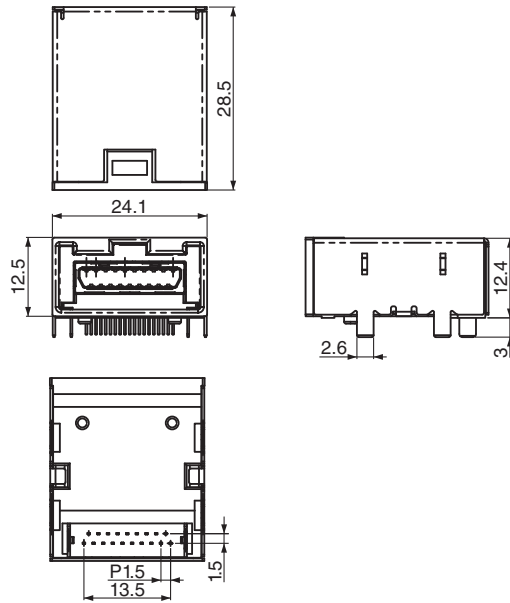

TCX3407

Type E Receptacle

TCX3407-010187

Rated	0.5A 40V(RMS) AC max.
Contact Resistance	10mΩ max.
Insulation Resistance	100MΩ min. at 500V DC
Withstanding Voltage	500V AC / 1 minute

TYX1666

Plug Cable (Type E plug - Type E Plug)