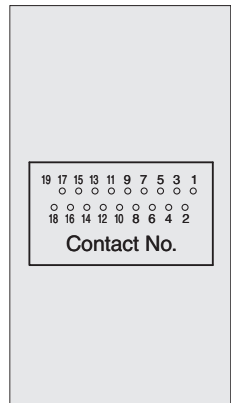

TCX3407

Type E Receptacle

TCX3407-010187

Rated	0.5A 40V(RMS) AC max.
Contact Resistance	10mΩ max.
Insulation Resistance	100MΩ min. at 500V DC
Withstanding Voltage	500V AC / 1 minute

TYX1666

Plug Cable (Type E plug - Type E Plug)