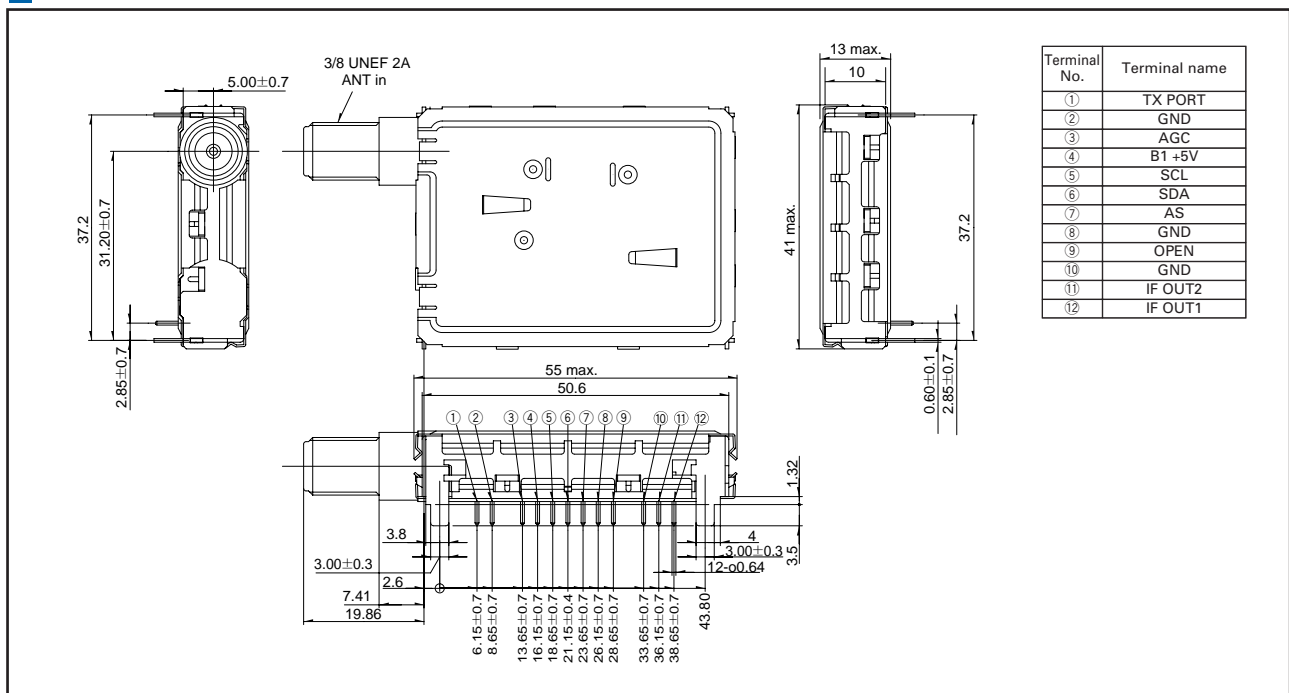

Dimensions

Unit : mm

Product Line

Data Communication Front Ends

Model	Destination	Function	Input frequency range(MHz)	Output frequency range(MHz)	Form of ANT input	PLL Bus	Page
TDEY1	U.S.A. (Cable modem)	Tuner+ Diplexer+ wide-band amp	88~860	44	F-connector RCA-connector	I ² C	17
TDEZ1	Europe (Cable modem)		96~864	36.125			
TDEX1	Japan (Cable modem)		70~770	44			