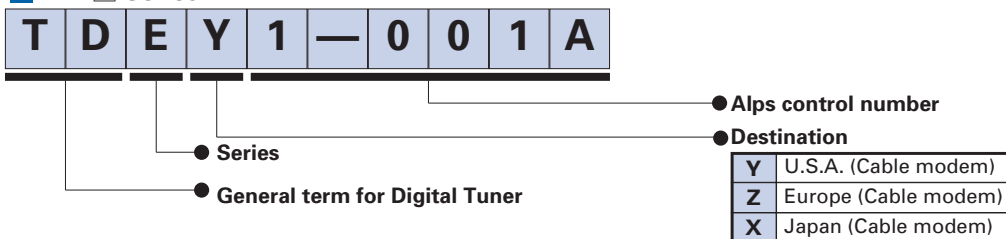

Product Line

Data Communication Front Ends

Model	Destination	Function	Input frequency range(MHz)	Output frequency range(MHz)	Form of ANT input	PLL Bus	Page
TDEY1	U.S.A. (Cable modem)	Tuner+ Diplexer+ wide-band amp	88~860	44	F-connector RCA-connector	I²C	17
TDEZ1	Europe (Cable modem)		96~864	36.125			
TDEX1	Japan (Cable modem)		70~770	44			

Note
1,000 minimum order quantity.

Ordering Instructions

We can provide a quicker response to your order if you fill in the essential items on the following check sheet.

Check Sheet

No.	Items	Descriptions
1	Destination	☐U.S.A. (Cable modem) ☐Europe ☐Japan
2	Output frequency (MHz)	☐44 ☐36.125
3	Form of ANT input	☐F-connector ☐RCA-connector
4	Schedule	ES1 ES2 Approval P/P M/P / / / / /

Note
Other special specifications and details are available upon request.

Products Numbering System

TDE□ Series

for Digital

Terrestrial Tuners

CATV Tuners

Data Communication Front Ends

BS Tuners
BS/CS
Converters

for Analog

TV Tuners

Multifunctional TV/VCR Tuner Units

RF Modulators

Home Use FM/AM Tuners

Automotive Use FM/AM Tuners

GPS Antennas