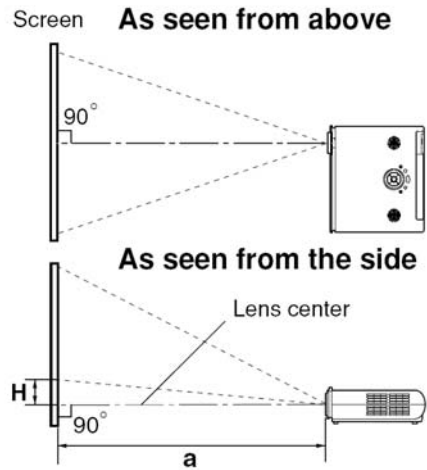

Projection Distance and Size

Use the figures, tables, and formulas below to determine the projection size and projection distance. (Projection sizes are approximate values for full-size picture with no keystone adjustment.)

a (min length) = projection size (inches) \times 0.04064
 a (max length) = projection size (inches) \times 0.04878

a is the distance (m) between the lens and the screen, and corresponds to a range of 1.20 m to 10.00 m. H is the height from the image bottom to the center of the lens.

projection size (inches)	projection distance a (m)		height (H) (cm)
	min length (zooming max)	max length (zooming min)	
24.6	—	1.20	12.8
40	1.62	1.95	20.2
60	2.44	2.93	30.0
80	3.25	3.90	40.2
100	4.06	4.88	50.3
150	6.10	7.32	75.4
200	8.13	9.76	100.6
246	10.00	—	123.8

Display Technology

- Shape**
-0.55" DMD DLPDLP™
- Number of Pixels**
-480,000 (800 x 600)

Projection Lens

- Standard Lens**
-1.2x manual zoom/manual focus
- F/f (mm)**
-F = 2.6 - 2.81, f = 22.34 - 26.8mm