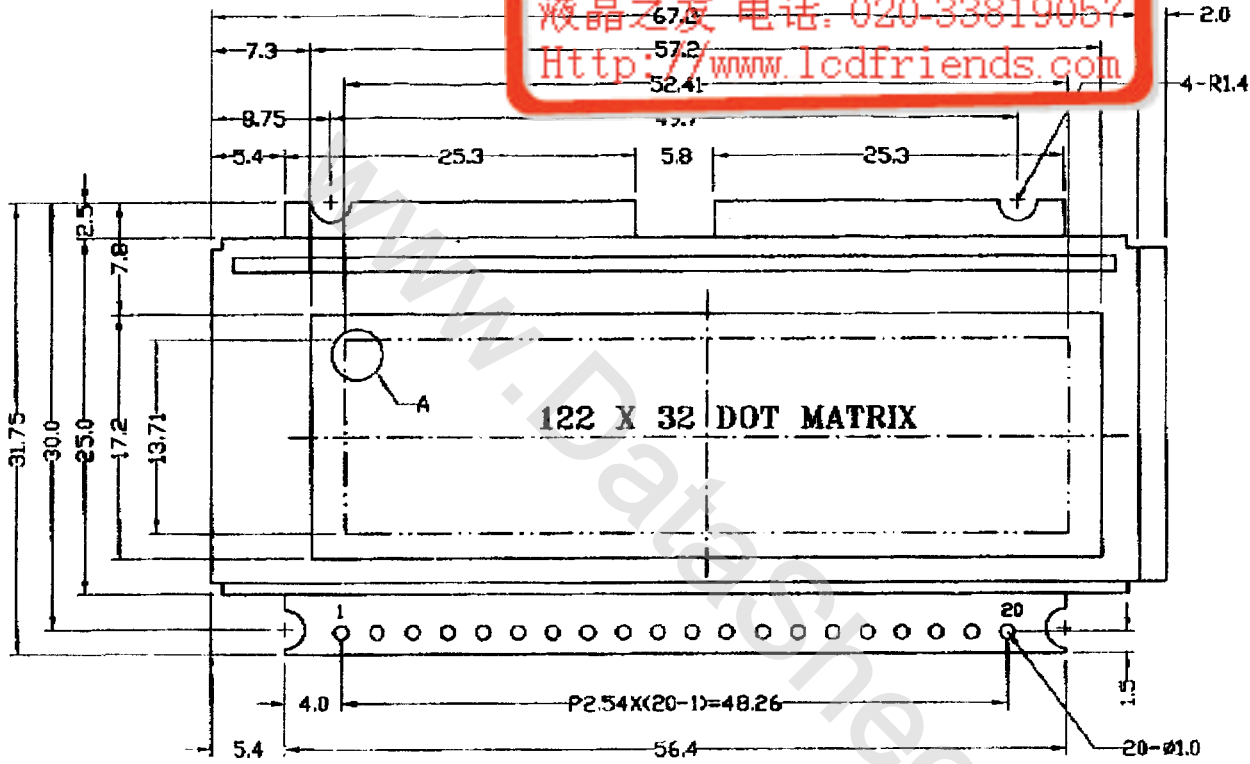

液晶之家 电话: 020-33819057  
 Http://www.lcdfriends.com

1	2	3	4	5	6	7	8	9	10	11	12	13	14	15	16	17	18	19	20
Vss	Vdd	V0	Vout	A0	E1	E2	D0	D1	NC	NC	D2	D3	D4	D5	D6	D7	NC	NC	NC

DETAIL A:

- NOTES:
- 1.DISPLAY TYPE: STN/GREY MODE
  - 2.VIEWING DIRECTION: 6:00
  - 3.POLARIZER MODE: REFLECTIVE/POSITIVE
  - 4.OPERATING TEMP: 0°C---+50°C
  - 5.STORAGE TEMP: -20°C---+60°C
  - 6.BEZEL IS TO BE PAINTED BLACK
  - 7.ALL UNMARKED TOLERANCES: ±0.3
  - 8.DRIVE METHOD: DUTY=1/32 BIAS=1/6
  - 9.LCD OPERATING VOLTAGE: 5.9V
  - 10.WITHOUT BACKLIGHT
  - 11.CONTROLLER: SED1520DQAX2

**TIAN-MA MICROELECTRONICS CO.**  
 22/F., HANBIN Building, Sherman Road, Central, Shenzhen, China

DRAWN BY: [Signature]	TITLE: TM12232EDAG	
CHECKED BY: [Signature]	DWG NO: G-1	
APPROVED BY: [Signature]	DWG NAME: TM12232EDAG	
CONFIRMED BY: [Signature]	SHEET NO: 01	