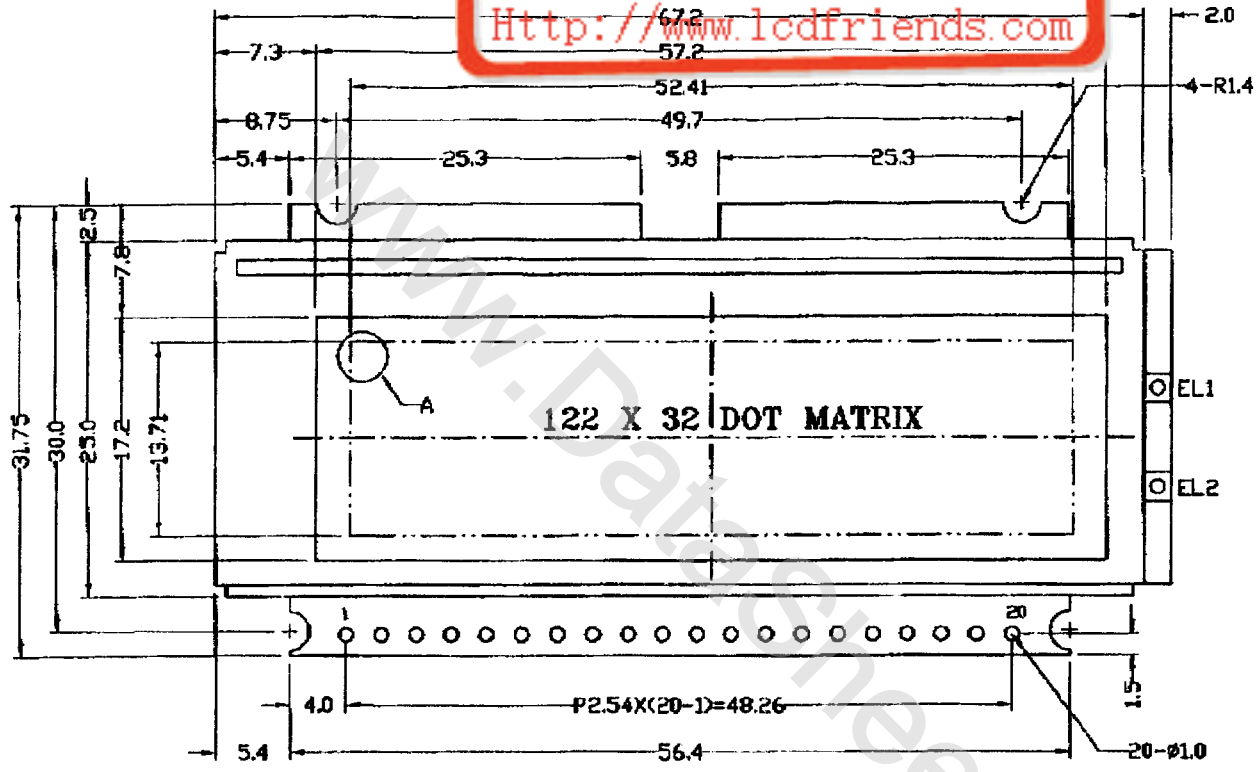

液晶之友 电话: 020-33819057
[Http://www.lcdfriends.com](http://www.lcdfriends.com)

www.DataSheet4U.com