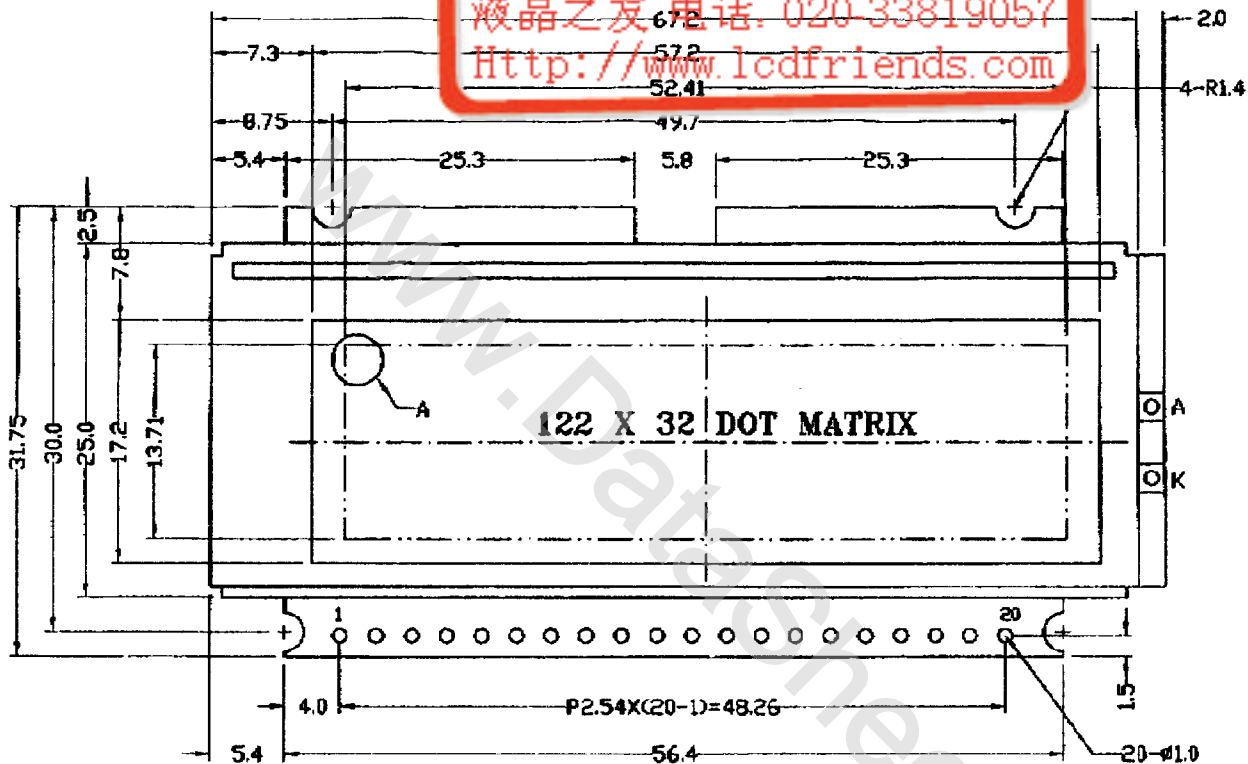

液晶之友 电话: 020-33819057
 Http://www.lcdfriends.com

DETAIL A:

1	2	3	4	5	6	7	8	9	10	11	12	13	14	15	16	17	18	19	20
V _{SS}	V _{dd}	V _O	V _{out}	A0	E1	E2	D0	D1	NC	NC	D2	D3	D4	D5	D6	D7	NC	NC	NC

- NOTES:
- 1.DISPLAY TYPE: STN/GREY MODE
 - 2.VIEWING DIRECTION: 6:00
 - 3.POLARIZER MODE: TRANSFLECTIVE/POSITIVE
 - 4.OPERATING TEMP: 0°C---+50°C
 - 5.STORAGE TEMP: -20°C---+60°C
 - 6.BEZEL IS TO BE PAINTED BLACK
 - 7.ALL UNMARKED TOLERANCES: ±0.3
 - 8.DRIVE METHOD: DUTY=1/32 BIAS=1/6
 - 9.LCD OPERATING VOLTAGE: 5.9V
 - 10.BACKLIGHT TYPE: LED
 - 11.CONTROLLER: SED1520DDAX2

TIAN-MA MICROELECTRONICS CO.
 22/F., HANGBU Building, Shennan Road, Central, Shenzhen, China

DRAWN BY: 张斌	TITLE: TM12232E DC6	SCALE:
CHECKED BY: (Signature)	FIG. NO: G-1	UNIT: mm
APPROVED BY: (Signature)	FIG. NAME: tm12232e dc6	SHEET NO: 01
CONFIRMED BY: (Signature)		