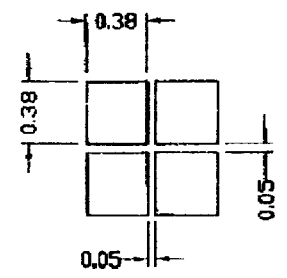

液晶之友 电话: 020-33819057
 Http://www.lcdfriends.com

DETAIL A:

1	2	3	4	5	6	7	8	9	10	11	12	13	14	15	16	17	18	19	20
V _{SS}	V _{dd}	V _O	V _{out}	A0	E1	E2	D0	D1	NC	NC	D2	D3	D4	D5	D6	D7	NC	NC	NC

- NOTES:
- 1.DISPLAY TYPE: STN/GREY MODE
 - 2.VIEWING DIRECTION: 6:00
 - 3.POLARIZER MODE: TRANSFLECTIVE/POSITIVE
 - 4.OPERATING TEMP: 0°C---+50°C
 - 5.STORAGE TEMP: -20°C---+60°C
 - 6.BEZEL IS TO BE PAINTED BLACK
 - 7.ALL UNMARKED TOLERANCES: ±0.3
 - 8.DRIVE METHOD: DUTY=1/32 BIAS=1/6
 - 9.LCD OPERATING VOLTAGE: 5.9V
 - 10.BACKLIGHT TYPE: LED
 - 11.CONTROLLER: SED1520DDAX2

TIAN-MA MICROELECTRONICS CO.
 22/F., HANGBU Building, Shennan Road, Central, Shenzhen, China

DRAWN BY: 张斌	TITLE: TM12232E DC6	SCALE:
CHECKED BY: (Signature)	FIG. NO: G-1	UNIT: mm
APPROVED BY: (Signature)	FIG. NAME: tm12232e dc6	SHEET NO: 01
CONFIRMED BY: (Signature)		