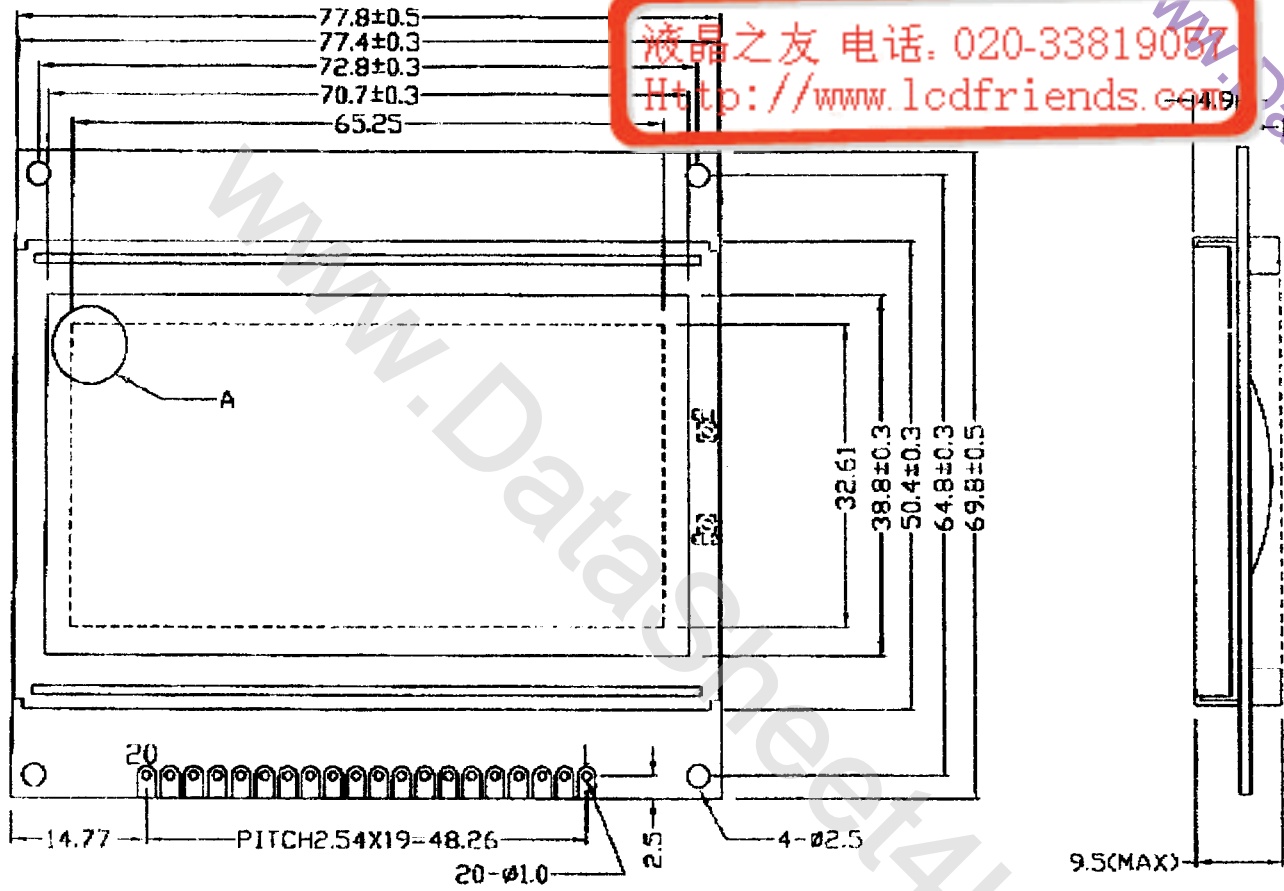

液晶之友 电话: 020-33819087
[Http://www.lcdfriends.com](http://www.lcdfriends.com)

1	2	3	4	5	6	7	8	9	10	11	12	13	14	15	16	17	18	19	20
V_{SS}	V_{DD}	V₀	D/I	R/W	E	DB0	DB1	DB2	DB3	DB4	DB5	DB6	DB7	CS1	CS2	RST	V_{out}	EL1	EL2

1. NOTES:
- 1.DISPLAY TYPE: STN/YELLOW GREEN
  - 2.VIEWING DIRECTION: 6:00
  - 3.POLARIZER MODE: TRANSFLECTIVE/POSITIVE
  - 4.OPERATING TEMP: 0°C-+50°C
  - 5.STORAGE TEMP: -20°C-+60°C
  - 6.LCD OPERATING VOLTAGE: 11.0V
  - 7.DRIVE METHOD: 1/64 DUTY 1/9 BIAS
  - 8.UNMARKED TOLERATION: ±0.3mm
  - 9.BACKLIGHT: EL

TIAN-MA MICROELECTRONICS CO.
6/F., CASTLE Building, Shennan Road, Central, Shenzhen, CHINA

DRAWN BY: 罗建伟 12-18	TITLE: TM12864GBB6	SCALE: 1:1
CHECKED BY: 何国辉 12-18	DWG NO: G-1	UNIT: mm
APPROVED BY: 王承强 12-18	DWG NAME: 12864G	SHEET NO: 07
CONFIRMED BY: 12-18