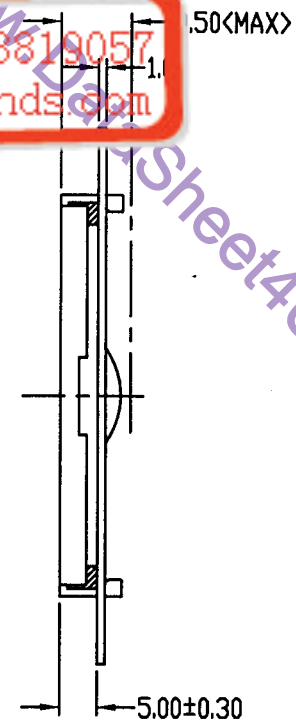

液晶之友 电话: 020-33819057  
[Http://www.lcdfriends.com](http://www.lcdfriends.com)

DETAIL A:

1	2	3	4	5	6	7	8	9	10	11	12	13	14	15	16	17	18	19	20
VSS	VDD	VO	D/I	R/W	E	DB0	DB1	DB2	DB3	DB4	DB5	DB6	DB7	CS1	CS2	RST	VEE	NC	NC

- NOTES:
- 1. DISPLAY TYPE: STN/GREY
  - 2. VIEWING DIRECTION: 6:00
  - 3. POLARIZER MODE: REFLECTIVE/POSITIVE
  - 4. DRIVE METHOD: 1/64 DUTY 1/9 BIAS
  - 5. LCD OPERATING VOLTAGE: 11.0V
  - 6. OPERATING TEMP: -20°C~+70°C
  - 7. STORAGE TEMP: -30°C~+80°C
  - 8. CONTROLLER: S6B0108A01-C0CX(KS0108BPCC)
  - 9. WITHOUT BACKLIGHT
  - 10. BEZEL IS TO BE PAINTED BLACK
  - 11. ALL UNMARKED TOLERANCES: ±0.3mm

 <b>TIAN-MA MICROELECTRONICS CO.</b> 22/F., HANGDU Building, Shennan Road, Central, Shenzhen, China		
DRAWN BY:	CHECKED BY:	SCALE:
APPROVED BY:	DWG NO: G-1	UNIT: mm
CONFIRMED BY:	DWG NAME: TM12864LDAW7-1	SHEET NO: 1 OF 1