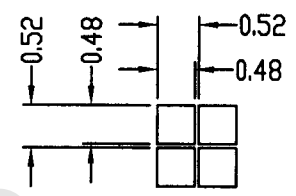

DETAIL A:

1	2	3	4	5	6	7	8	9	10	11	12	13	14	15	16	17	18	19	20
VSS	VDD	VO	D/I	R/W	E	DB0	DB1	DB2	DB3	DB4	DB5	DB6	DB7	CS1	CS2	RST	VEE	NC	NC

1. NOTES:
1. DISPLAY TYPE: STN/GREY
  2. VIEWING DIRECTION: 6:00
  3. POLARIZER MODE: REFLECTIVE/POSITIVE
  4. DRIVE METHOD: 1/64 DUTY 1/9 BIAS
  5. LCD OPERATING VOLTAGE: 11.0V
  6. OPERATING TEMP: -20°C~+70°C
  7. STORAGE TEMP: -30°C~+80°C
  8. CONTROLLER: S6B0108A01-C0CX(KS0108BPCC)
  9. WITHOUT BACKLIGHT
  10. BEZEL IS TO BE PAINTED BLACK
  11. ALL UNMARKED TOLERANCES: ±0.3mm

TIAN-MA MICROELECTRONICS CO. 22/F., HANGDU Building, Shennan Road, Central, Shenzhen, China			
			TITLE: TM12864LDAW7
DRAWN BY:	CHECKED BY:	SCALE:	
APPROVED BY:	DWG NO: G-1	UNIT: mm	
CONFIRMED BY:	DWG NAME: TM12864LDAW7-1	SHEET NO: 1 OF 1