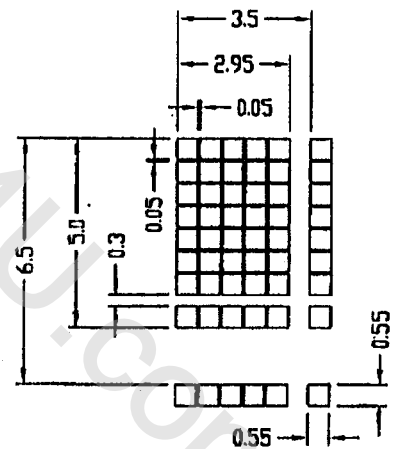

液晶之友 电话: 020-33819057
[Http://www.lcdfriends.com](http://www.lcdfriends.com)

1	2	3	4	5	6	7	8	9	10	11	12	13	14
VSS	VDD	VO	RS	R/W	E	DB0	DB1	DB2	DB3	DB4	DB5	DB6	DB7

NOTES:

1. DISPLAY TYPE: STN/GREY MODE
2. VIEWING DIRECTION: 6:00
3. POLARIZER MODE: TRANSFLECTIVE/POSITIVE
4. OPERATING TEMP: 0°C-50°C
5. STORAGE TEMP: -20°C-60°C
6. OPERATING VOLTAGE: 4.7V
7. DRIVE METHOD: 1/16 DUTY 1/5 BIAS
8. LED BACKLIGHT

 TIAN-MA MICROELECTRONICS CO. 6/F., CASTIC Building, Shennan Road, Central, Shenzhen, China			
DRAWN BY: 徐晓华 2008.9	DWG NO: G-1		SCALE:
CHECKED BY: 王东 2008.9	DWG NAME: 162MDC6		UNITS: mm
APPROVED BY: 2008.9.23	SHEET NO:		OF
CONFIRMED BY:			