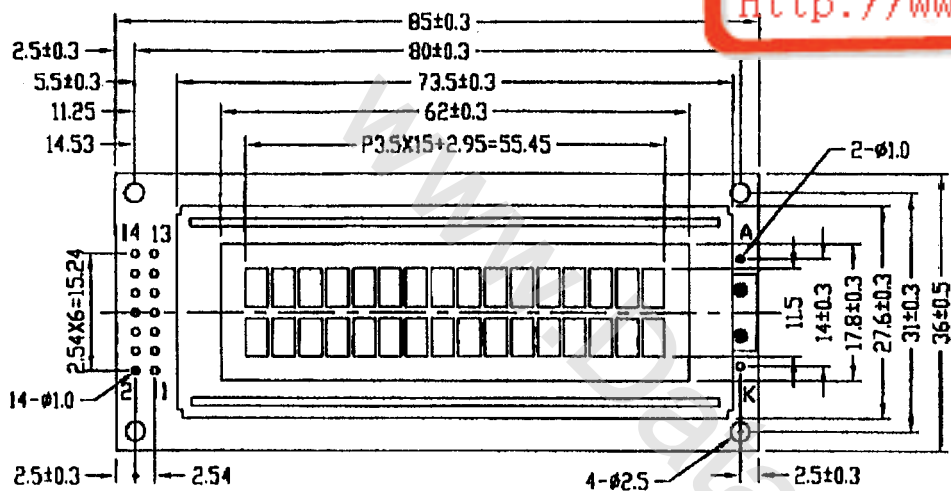

液晶之友 电话: 020-33819057
[Http://www.lcdfriends.com](http://www.lcdfriends.com)

1	2	3	4	5	6	7	8	9	10	11	12	13	14
VSS	VDD	VO	RS	R/W	E	DB0	DB1	DB2	DB3	DB4	DB5	DB6	DB7

NOTES:

1. DISPLAY TYPE: STN/GREY MODE
2. VIEWING DIRECTION: 6:00
3. POLARIZER MODE: TRANSFLECTIVE/POSITIVE
4. OPERATING TEMP: 0°C-50°C
5. STORAGE TEMP: -20°C-60°C
6. OPERATING VOLTAGE: 4.7V
7. DRIVE METHOD: 1/16 DUTY 1/5 BIAS
8. LED BACKLIGHT

 TIAN-MA MICROELECTRONICS CO. 6/F., CASTIC Building, Shennan Road, Central, Shenzhen, China			
DRAWN BY: 徐晓华 2008.9	DWG NO: G-1		SCALE:
CHECKED BY: 王东 2008.9	DWG NAME: 162MDC6		UNITS: mm
APPROVED BY: 2008.9.23	SHEET NO:		OF
CONFIRMED BY:			