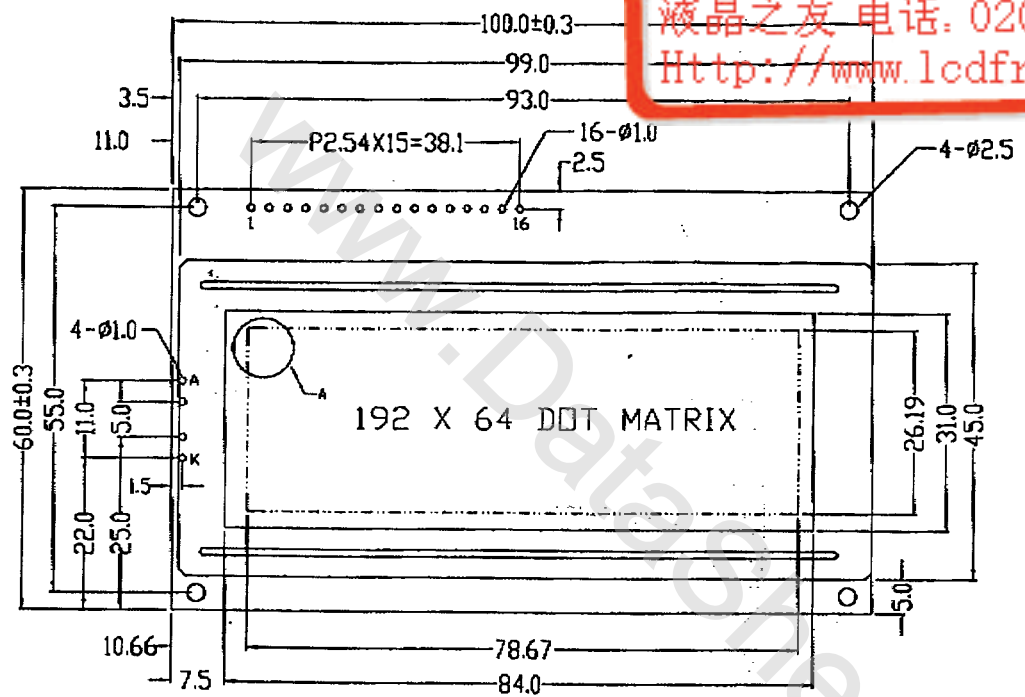

液晶之友 电话: 020-33819087
[Http://www.lcdfriends.com](http://www.lcdfriends.com)

1	2	3	4	5	6	7	8	9	10	11	12	13	14	15	16
CSA	CSB	GND	VCC	V0	D/I	R/W	E	DB0	DB1	DB2	DB3	DB4	DB5	DB6	DB7

DETAIL A:

- NOTES:
- 1.DISPLAY TYPE: STN/Y-G MODE
 - 2.VIEWING DIRECTION: 6:00
 - 3.POLARIZER MODE: TRANFLECTIVE/POSITIVE
 - 4.OPERATING TEMP: -20°C--+70°C
 - 5.STORAGE TEMP: -30°C--+80°C
 - 6.LCD OPERATING VOLTAGE: 2.5V
 - 7.DRIVE METHOD: DUTY 1/64 BIAS 1/9
 - 8.CONTROLLER: S6B0108A01-COCX
 - 9.BACKLIGHT TYPE: EL(YELLOW-GREEN)
 - 10.ALL UNMARKED TOLERANCES: ±0.3mm
 - 11.BEZEL IS TO BE PAINTED BLACK